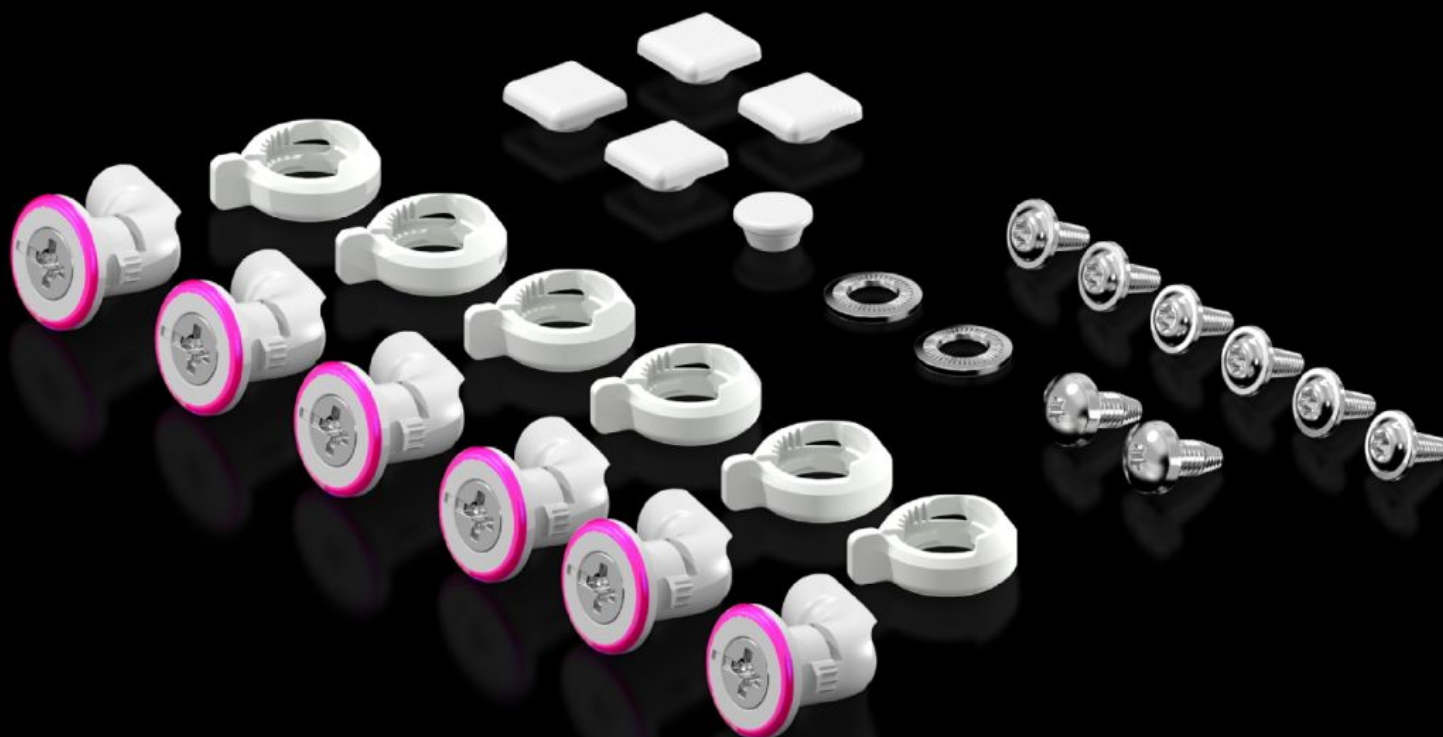

Rittal – The System.

Faster – better – everywhere.

KX 5051.310 Accessory bag

State: 22/05/2026 (Source: rittal.com/uk-en)

ENCLOSURES

POWER DISTRIBUTION

CLIMATE CONTROL

IT INFRASTRUCTURE

SOFTWARE & SERVICES

FRIEDHELM LOH GROUP

KX 5051.310 - Accessory bag for KX

Features

Model No.	KX 5051.310
Packs of	1 pc(s).
Net weight	0.124 kg
Gross weight	0.124 kg
Customs tariff number	83024900
ETIM 9	EC000261
ECLASS 8.0	27180101