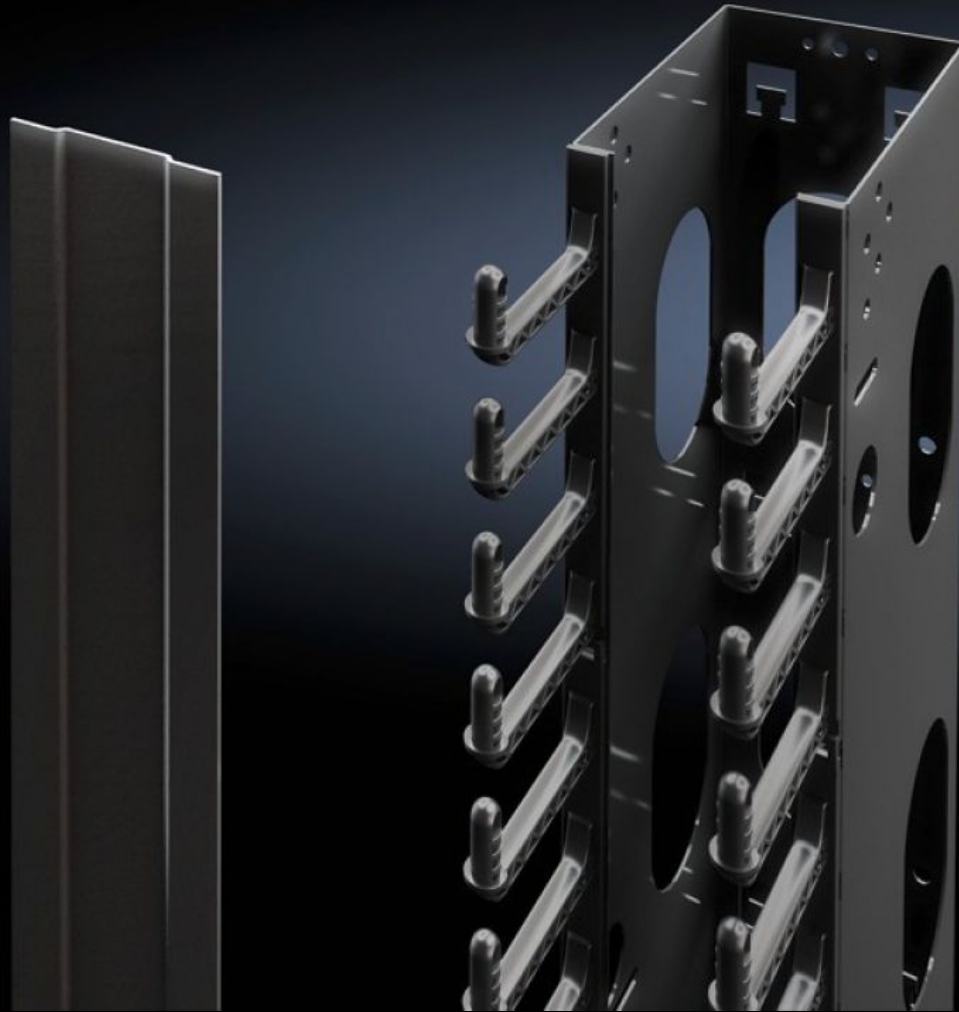

Rittal – The System.

Faster – better – everywhere.

DK 5502.145 Cable duct

State: 2/04/2026 (Source: rittal.com/uk-en)

ENCLOSURES

POWER DISTRIBUTION

CLIMATE CONTROL

IT INFRASTRUCTURE

SOFTWARE & SERVICES

FRIEDHELM LOH GROUP