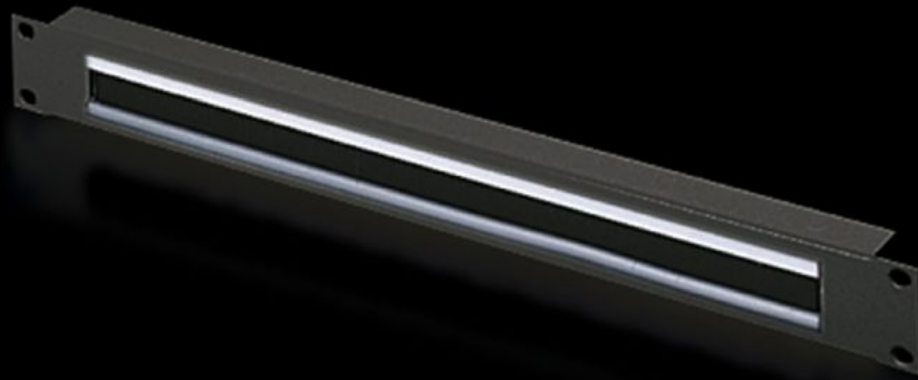

**Rittal – The System.**

Faster – better – everywhere.

**DK 5502.255**

**Cable management panel with  
brush strip**

State: 2/06/2026 (Source: [rittal.com/uk-en](http://rittal.com/uk-en))

ENCLOSURES

POWER DISTRIBUTION

# DK 5502.255 - Cable management panel with brush strip 482.6 mm (19")

With cut-out and brush strip for cable routing.

## Features

Model No.	DK 5502.255
Product description	For convenient, simple cable routing between two areas separated by a 482.6 mm (19") mounting level, for example, between the front and rear areas of the 482.6 mm (19") mounting level.
Applications	For locking and simultaneous cable routing in installation zones to the 1 U, 482.6 mm (19") mounting standard
Material	Sheet steel Brush strip: Plastic, UL 94-HB
Surface finish	Spray-finished
Mounting cut-out	Width:390 mm Height:20 mm
Dimensions	Width: 482.6 mm
Units	1 U
Packs of	1 pc(s).
Net weight	0.2 kg
Gross weight	0.486 kg
Customs tariff number	73269098
ETIM 9	EC000322

# Features

---

ECLASS 8.0

27400604

---

Product description

DK Cable entry panel, 1 U, 482.6 mm (19"), WxH: 390x20 mm, With brush strip, RAL 9005