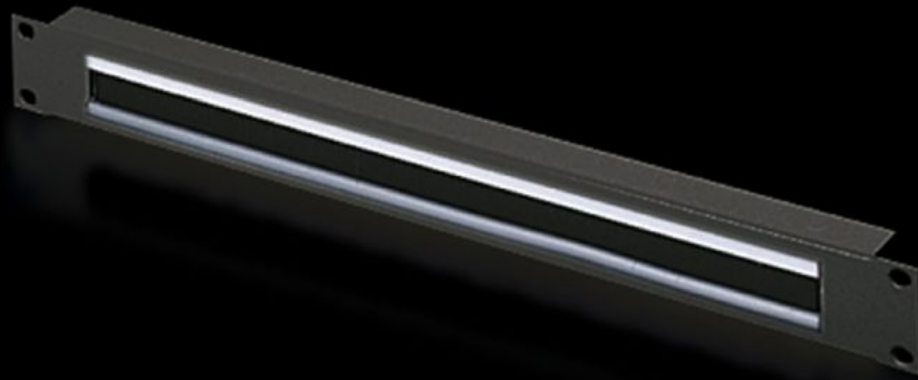

Rittal – The System.

Faster – better – everywhere.

DK 5502.255

**Cable management panel with
brush strip**

State: 2/06/2026 (Source: rittal.com/uk-en)

ENCLOSURES

POWER DISTRIBUTION

CLIMATE CONTROL

IT INFRASTRUCTURE

SOFTWARE & SERVICES

FRIEDHELM LOH GROUP

DK 5502.255 - Cable management panel with brush strip 482.6 mm (19")

With cut-out and brush strip for cable routing.

Features

Model No.	DK 5502.255
Product description	For convenient, simple cable routing between two areas separated by a 482.6 mm (19") mounting level, for example, between the front and rear areas of the 482.6 mm (19") mounting level.
Applications	For locking and simultaneous cable routing in installation zones to the 1 U, 482.6 mm (19") mounting standard
Material	Sheet steel Brush strip: Plastic, UL 94-HB
Surface finish	Spray-finished
Mounting cut-out	Width:390 mm Height:20 mm
Dimensions	Width: 482.6 mm
Units	1 U
Packs of	1 pc(s).
Net weight	0.2 kg
Gross weight	0.486 kg
Customs tariff number	73269098
ETIM 9	EC000322

Features

ECLASS 8.0

27400604

Product description

DK Cable entry panel, 1 U, 482.6 mm (19"), WxH: 390x20 mm, With brush strip, RAL 9005