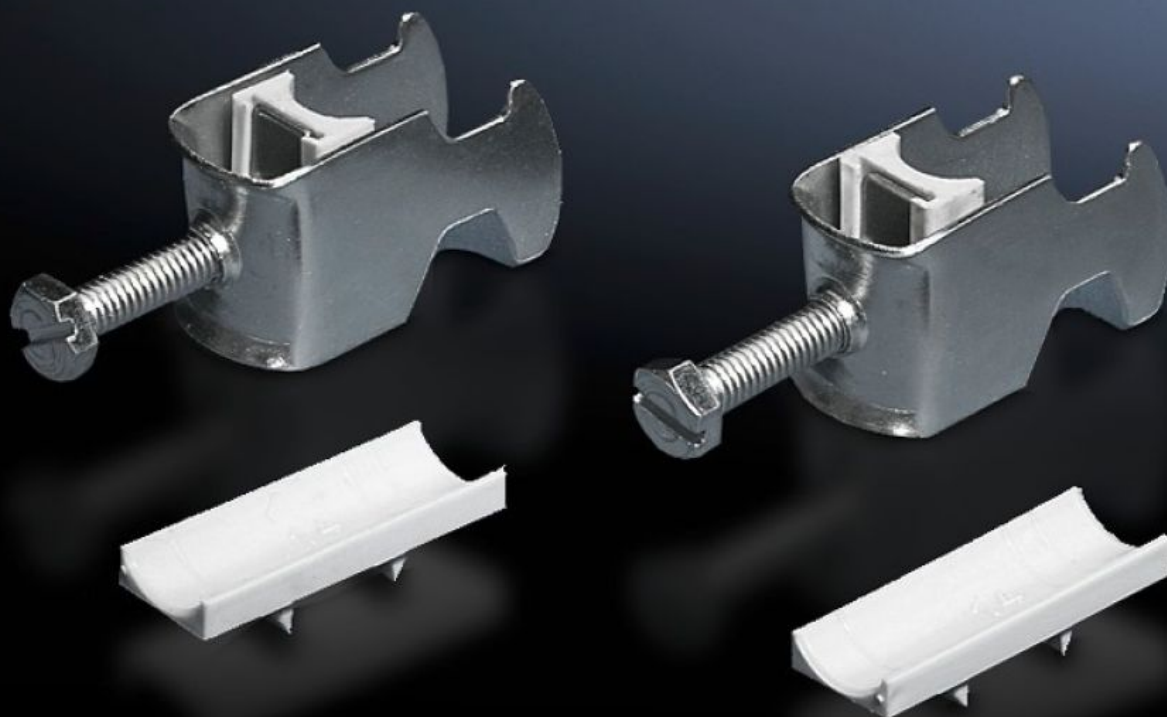

Rittal – The System.

Faster – better – everywhere.

DK 7098.000 Cable clip

State: 6/04/2026 (Source: rittal.com/uk-en)

ENCLOSURES

POWER DISTRIBUTION

CLIMATE CONTROL

IT INFRASTRUCTURE

SOFTWARE & SERVICES

FRIEDHELM LOH GROUP