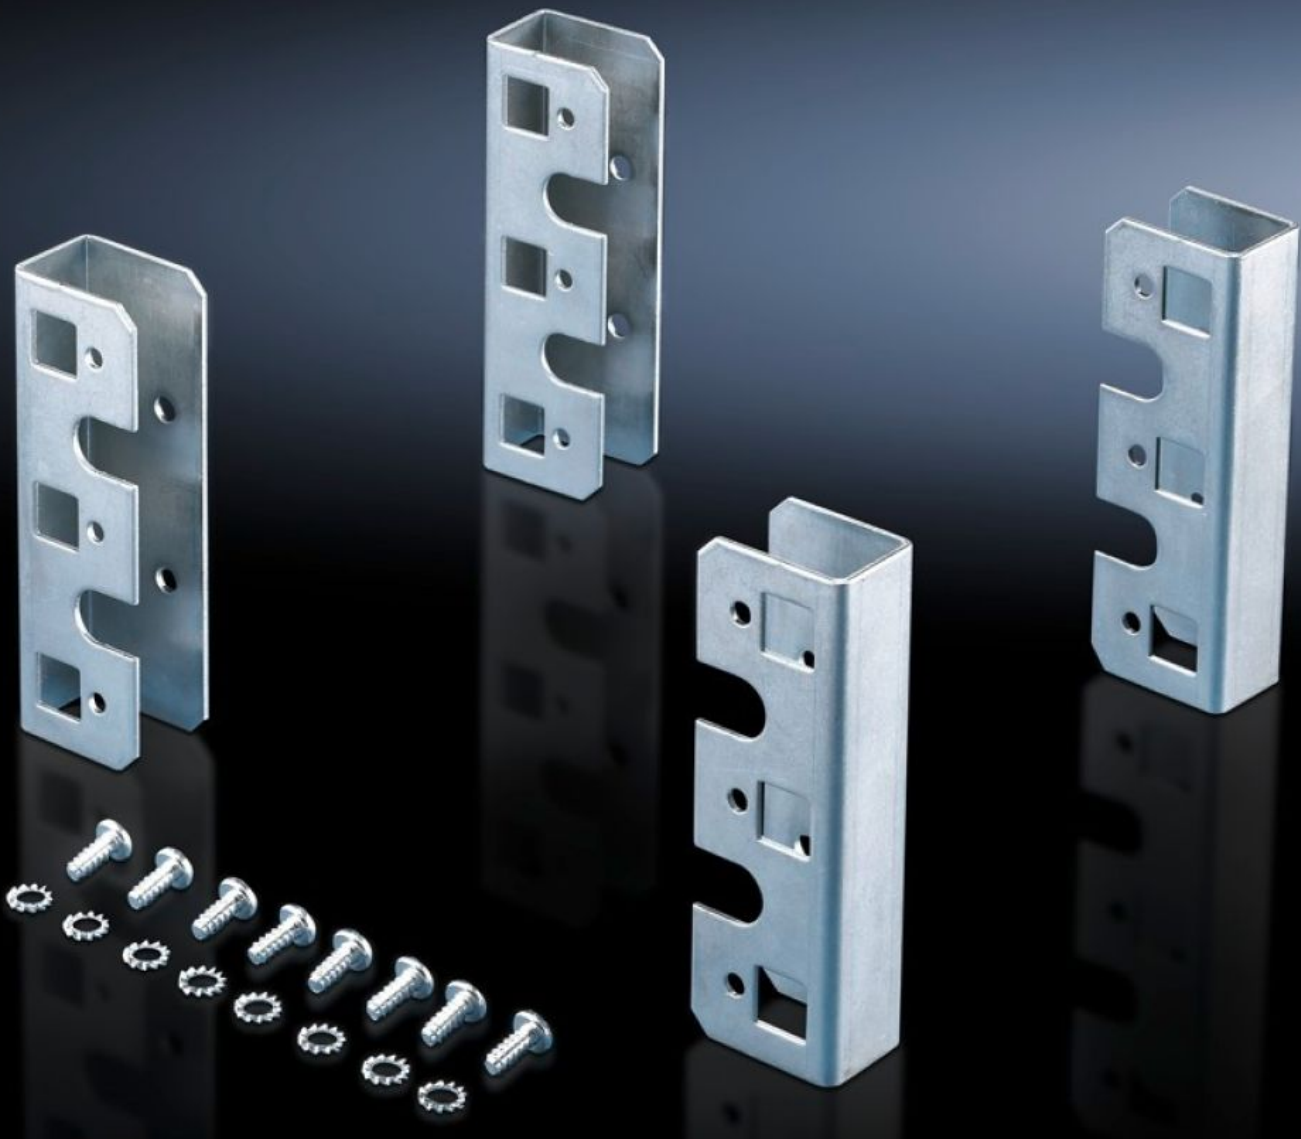

**Rittal – The System.**

Faster – better – everywhere.

**DK 7827.300**

**Adaptor for L-shaped mounting  
angles**

State: 7/04/2026 (Source: [rittal.com/uk-en](http://rittal.com/uk-en))

ENCLOSURES

POWER DISTRIBUTION

# DK 7827.300 - Adaptor for L-shaped mounting angles for TS

For TS network enclosures, for mounting component shelves and slide rails on L-shaped mounting angles.

## Features

Model No.	DK 7827.300
Product description	For mounting component shelves and slide rails on L-shaped mounting angles.
Material	Sheet steel
Supply includes	Assembly parts
Packs of	4 pc(s).
Net weight	0.652 kg
Gross weight	0.755 kg
Customs tariff number	83024900
ETIM 9	EC002625
ECLASS 8.0	27189234
Product description	DK Adaptor for L-shaped mounting angles, L-shaped mounting angle, For TS

## Tender text

DK-TS L-shaped mounting angle adaptor

Material: Sheet steel, zinc-plated, passivated