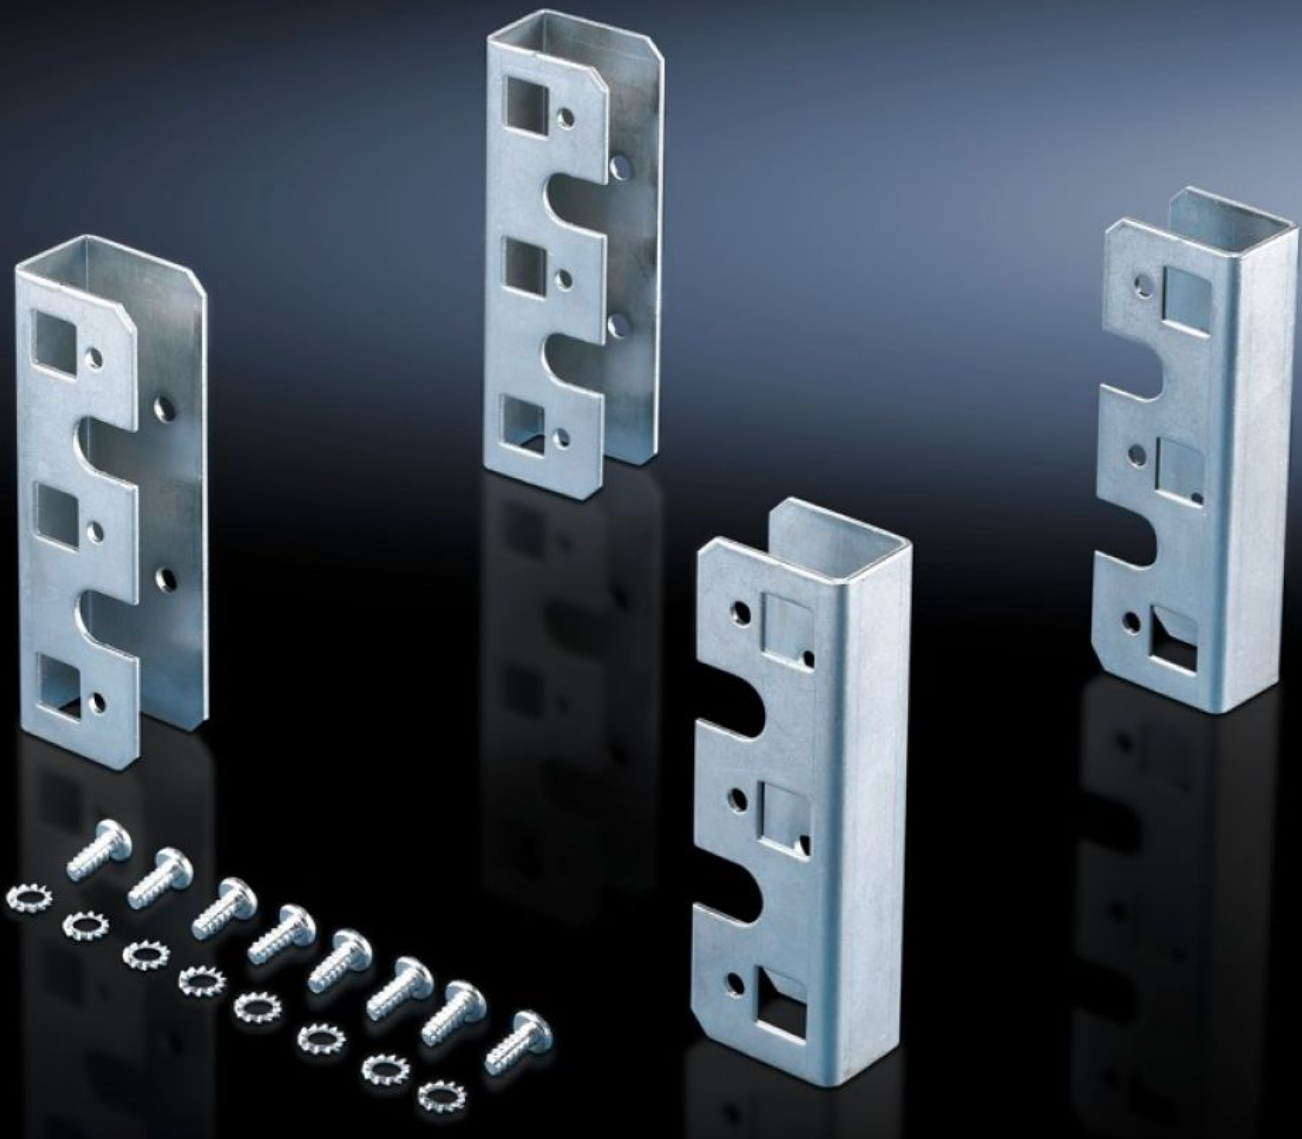

Rittal – The System.

Faster – better – everywhere.

DK 7827.300

Adaptor for L-shaped mounting angles

State: 23/05/2026 (Source: rittal.com/uk-en)

ENCLOSURES

POWER DISTRIBUTION

CLIMATE CONTROL

IT INFRASTRUCTURE

SOFTWARE & SERVICES

FRIEDHELM LOH GROUP