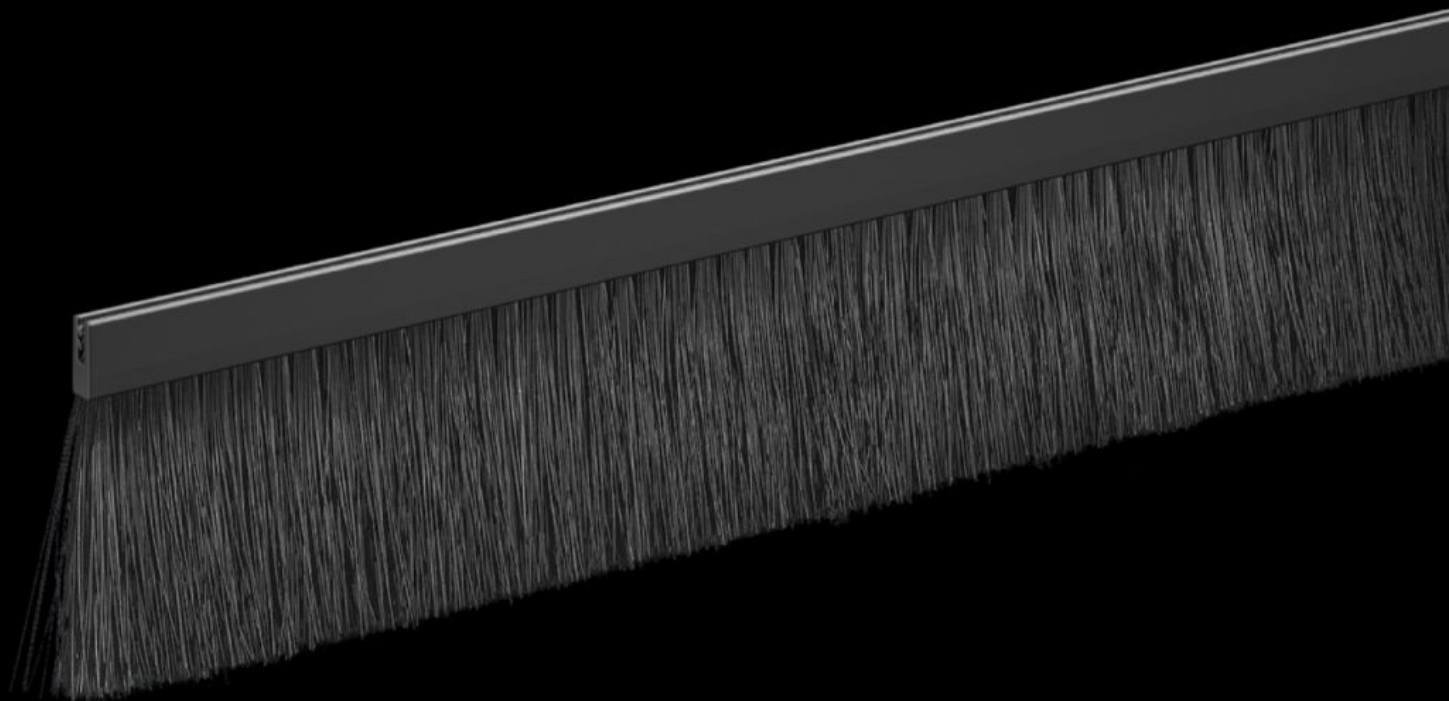

Rittal – The System.

Faster – better – everywhere.

TX 7888.300

Brush kit

State: 23/11/2025 (Source: rittal.com/uk-en)

ENCLOSURES

POWER DISTRIBUTION

CLIMATE CONTROL

IT INFRASTRUCTURE

SOFTWARE & SERVICES

FRIEDHELM LOH GROUP

TX 7888.300 - Brush kit for TX CableNet

Brush strips can be fitted to conceal the cable entry openings in the roof plate for visual appeal.

Features

Model No.	TX 7888.300
Benefits	For simple top-mounting on the cut-out edge
Material	Plastic support with brushes Brush strip: Plastic, UL 94-V0 Bristles: Plastic, UL 94-HB
Bristle length	70 mm
To fit	Enclosure type: TX CableNet Depth: = 600 mm = 800 mm = 1,000 mm
Packs of	2 pc(s).
Net weight	0.5
Gross weight	0.511
Customs tariff number	96035000
EAN	4028177997608
ETIM 9	EC002620
ECLASS 8.0	27142421