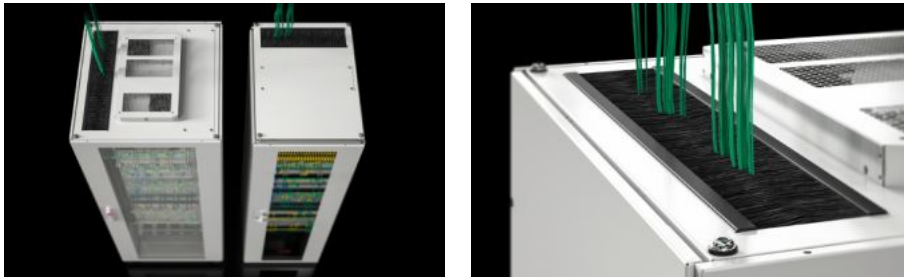

IT INFRASTRUCTURE

SOFTWARE & SERVICES

FRIEDHELM LOH GROUP

TX 7888.300 - Brush kit for TX CableNet

Brush strips can be fitted to conceal the cable entry openings in the roof plate for visual appeal.

Features

Model No.	TX 7888.300
Benefits	For simple top-mounting on the cut-out edge
Material	Plastic support with brushes Brush strip: Plastic, UL 94-V0 Bristles: Plastic, UL 94-HB
Bristle length	70 mm
To fit	Enclosure type: TX CableNet Depth: = 600 mm = 800 mm = 1,000 mm
Packs of	2 pc(s).
Net weight	0.5
Gross weight	0.511
Customs tariff number	96035000
EAN	4028177997608
ETIM 9	EC002620
ECLASS 8.0	27142421