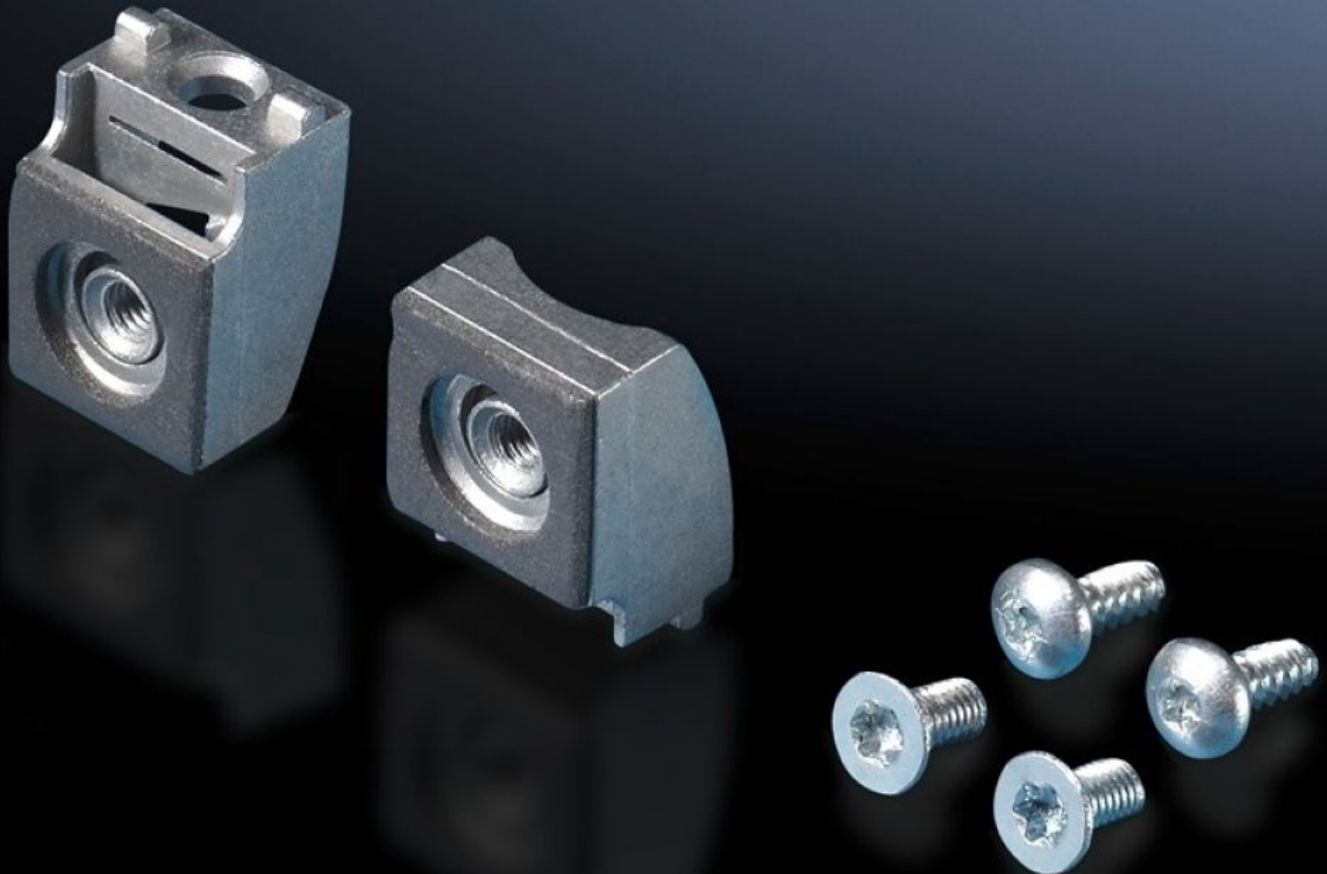

Rittal – The System.

Faster – better – everywhere.

TS 8800.071

Enclosure panel holders, internal

State: 23/05/2026 (Source: rittal.com/uk-en)

ENCLOSURES

POWER DISTRIBUTION

CLIMATE CONTROL

IT INFRASTRUCTURE

SOFTWARE & SERVICES

FRIEDHELM LOH GROUP

TS 8800.071 - Enclosure panel holders, internal for TS, VX SE

for additional fixing of the side or rear panel with heavy installed equipment and high dynamic loads.

Features

Model No.	TS 8800.071
Product description	for additional fixing of the side or rear panel with heavy installed equipment and high dynamic pressures.
Packs of	10 pc(s).
Net weight	0.35 kg
Gross weight	0.383 kg
Customs tariff number	73269098
ETIM 9	EC002624
ECLASS 8.0	27189265
Product description	TS Enclosure panel holders, internal, for TS