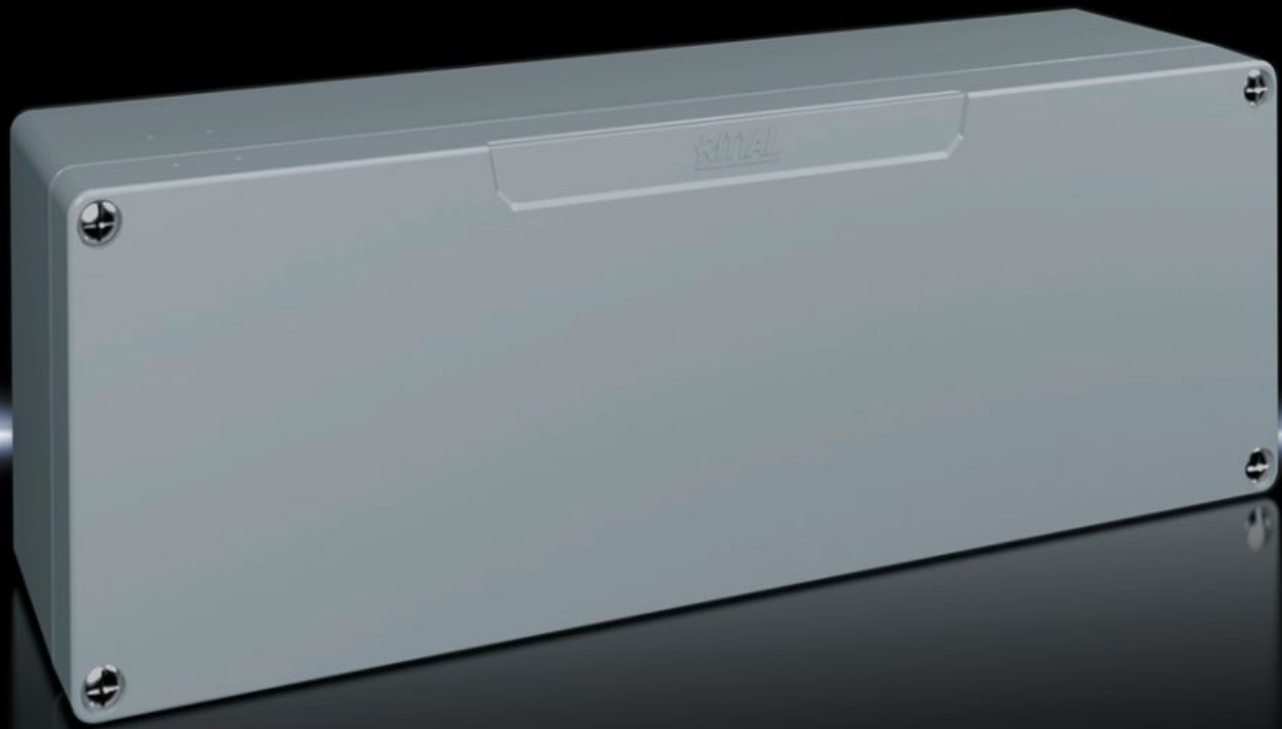

Rittal – The System.

Faster – better – everywhere.

GA 9111.210

Cast aluminium enclosures GA

State: 19/04/2026 (Source: rittal.com/uk-en)

ENCLOSURES

POWER DISTRIBUTION

CLIMATE CONTROL

IT INFRASTRUCTURE

SOFTWARE & SERVICES

FRIEDHELM LOH GROUP