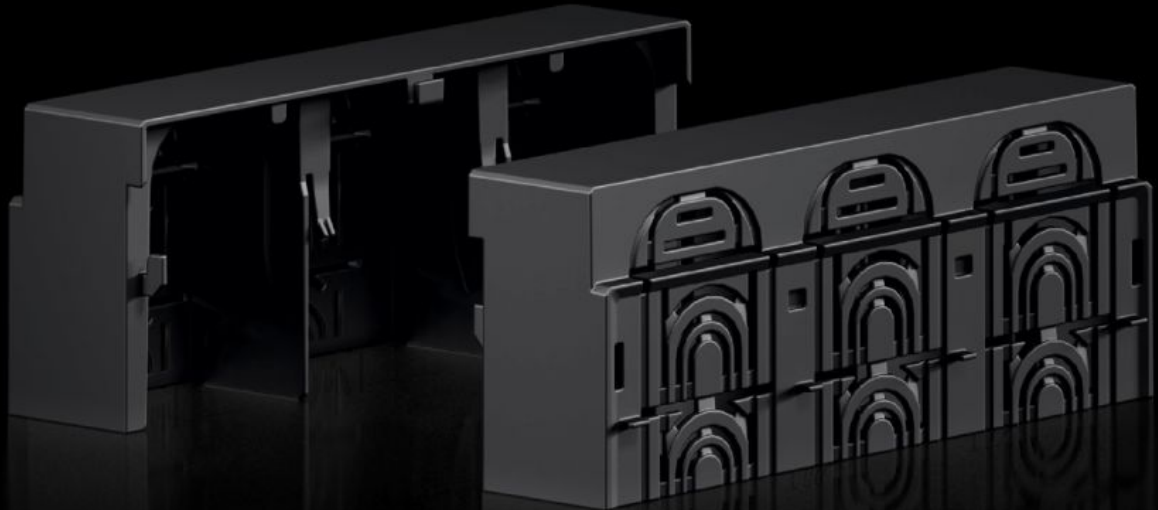

Rittal – The System.

Faster – better – everywhere.

RX 9365.532

RiLineX connection space cover

State: 25/05/2026 (Source: rittal.com/uk-en)

ENCLOSURES

POWER DISTRIBUTION

CLIMATE CONTROL

IT INFRASTRUCTURE

SOFTWARE & SERVICES

FRIEDHELM LOH GROUP

RX 9365.532 - RiLineX connection space cover for NH fuse-switch disconnectors

RiLineX connection space cover for RiLineX NH fuse-switch disconnectors, size 2, for use when assembling mounting plates and busbars.

Features

Model No.	RX 9365.532
Material	Polyamide (PA 6) Fire protection corresponding to UL 94
Colour	RAL 9005
To fit Model No.	9362.210 9362.215 9362.250 9363.210 9363.215
Dimensions	Width: 208.5 mm Height: 60 mm Depth: 89.6 mm
Packs of	2 pc(s).
Net weight	0.436 kg
Gross weight	0.439 kg
PCF per pack (cradle-to-gate)	2.96
Customs tariff number	85472000
ETIM 9	EC000775
Product description	RiLineX connection space cover for RiLineX NH fuse-switch disconnectors, size 2, for use when assembling mounting plates and busbars.