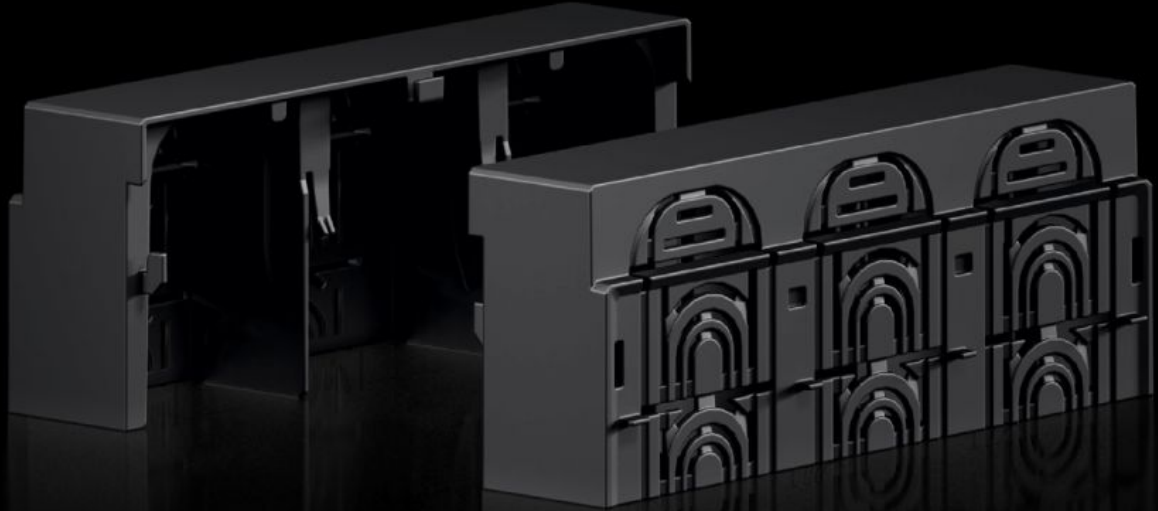

Rittal – The System.

Faster – better – everywhere.

RX 9365.532

RiLineX connection space cover

State: 3/04/2026 (Source: rittal.com/uk-en)

ENCLOSURES

POWER DISTRIBUTION

CLIMATE CONTROL

IT INFRASTRUCTURE

SOFTWARE & SERVICES

FRIEDHELM LOH GROUP