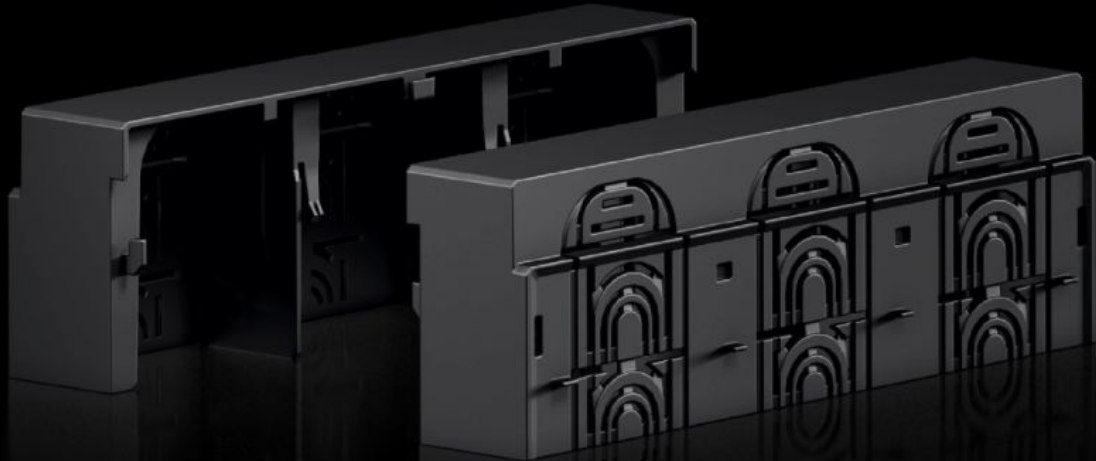

Rittal – The System.

Faster – better – everywhere.

RX 9365.533

RiLineX connection space cover

State: 23/05/2026 (Source: rittal.com/uk-en)

ENCLOSURES

POWER DISTRIBUTION

CLIMATE CONTROL

IT INFRASTRUCTURE

SOFTWARE & SERVICES

FRIEDHELM LOH GROUP