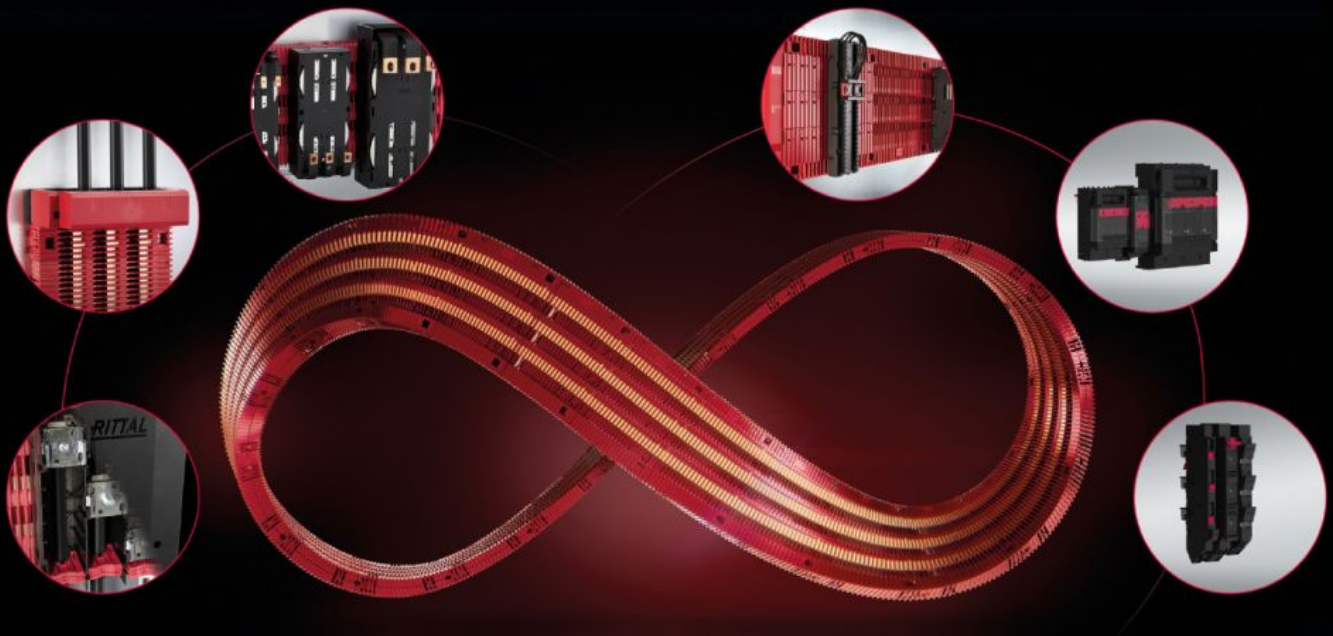

Rittal – The System.

Faster – better – everywhere.

RX 9365.747

RiLineX Locking screw

State: 11/07/2025 (Source: rittal.com/uk-en)

ENCLOSURES

POWER DISTRIBUTION

CLIMATE CONTROL

IT INFRASTRUCTURE

SOFTWARE & SERVICES

FRIEDHELM LOH GROUP