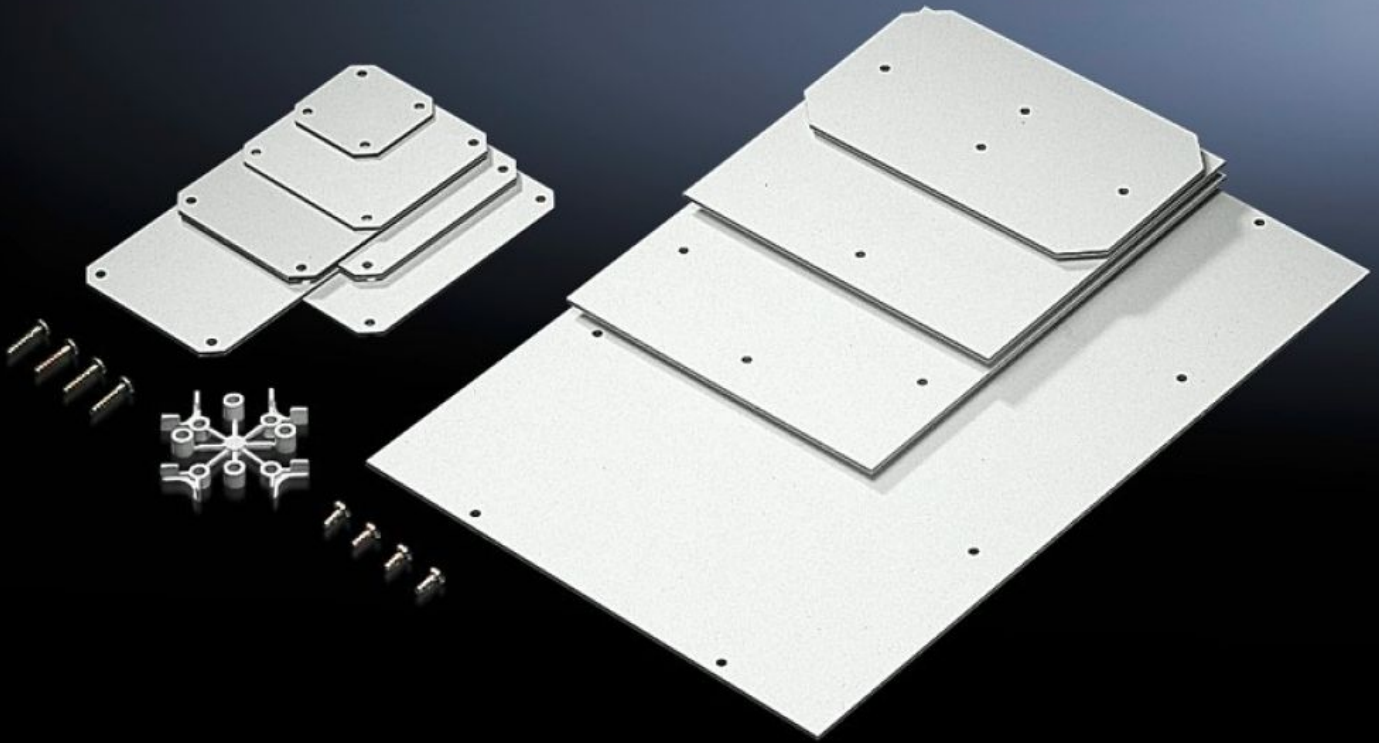

Rittal – The System.

Faster – better – everywhere.

PK 9545.000 Mounting plate

State: 23/05/2026 (Source: rittal.com/uk-en)

ENCLOSURES

POWER DISTRIBUTION

CLIMATE CONTROL

IT INFRASTRUCTURE

SOFTWARE & SERVICES

FRIEDHELM LOH GROUP

PK 9545.000 - Mounting plate for PK

For individual interior installation.

Features

Model No.	PK 9545.000
Product description	For individual interior installation.
Material	2.5 mm melamine phenol-coated laminated paper
Colour	RAL 7035
Supply includes	Mounting plate Self-tapping assembly screws
Dimensions mounting plate (W x H)	110 mm x 110 mm
To fit	Enclosure type: PK Width: = 130 mm Height: = 130 mm
Packs of	10 pc(s).
Net weight	0.54 kg
Customs tariff number	39269097
ETIM 9	EC000213
ECLASS 8.0	27409216