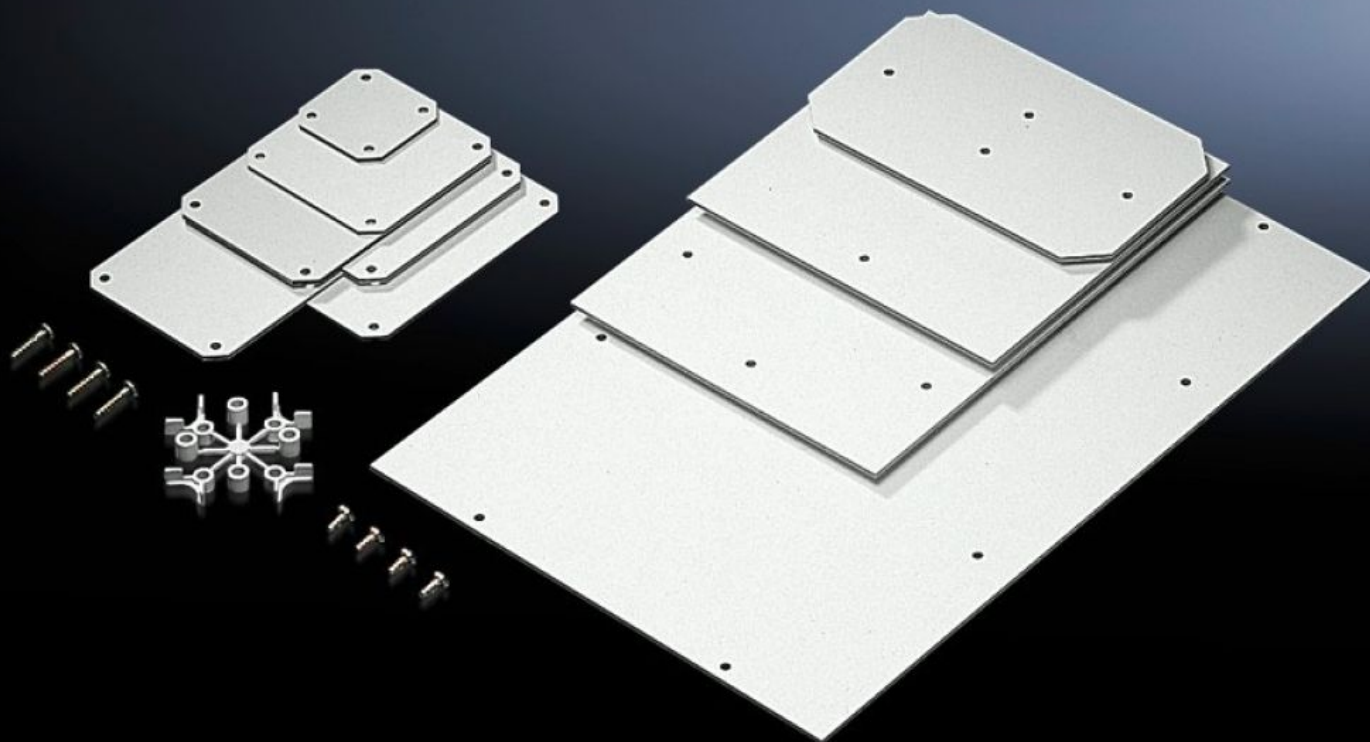

Rittal – The System.

Faster – better – everywhere.

PK 9548.000 Mounting plate

State: 23/05/2026 (Source: rittal.com/uk-en)

ENCLOSURES

POWER DISTRIBUTION

CLIMATE CONTROL

IT INFRASTRUCTURE

SOFTWARE & SERVICES

FRIEDHELM LOH GROUP

PK 9548.000 - Mounting plate for PK

For individual interior installation.

Features

Model No.	PK 9548.000
Product description	For individual interior installation.
Material	2.5 mm melamine phenol-coated laminated paper
Colour	RAL 7035
Supply includes	Mounting plate Self-tapping assembly screws
Dimensions mounting plate (W x H)	150 mm x 150 mm
To fit	Enclosure type: PK Width: = 182 mm Height: = 180 mm
Packs of	10 pc(s).
Net weight	0.91 kg
Gross weight	1.07 kg
Customs tariff number	39269097
ETIM 9	EC000213
ECLASS 8.0	27409216
Product description	PK Mounting plate, WH: 150x150 mm