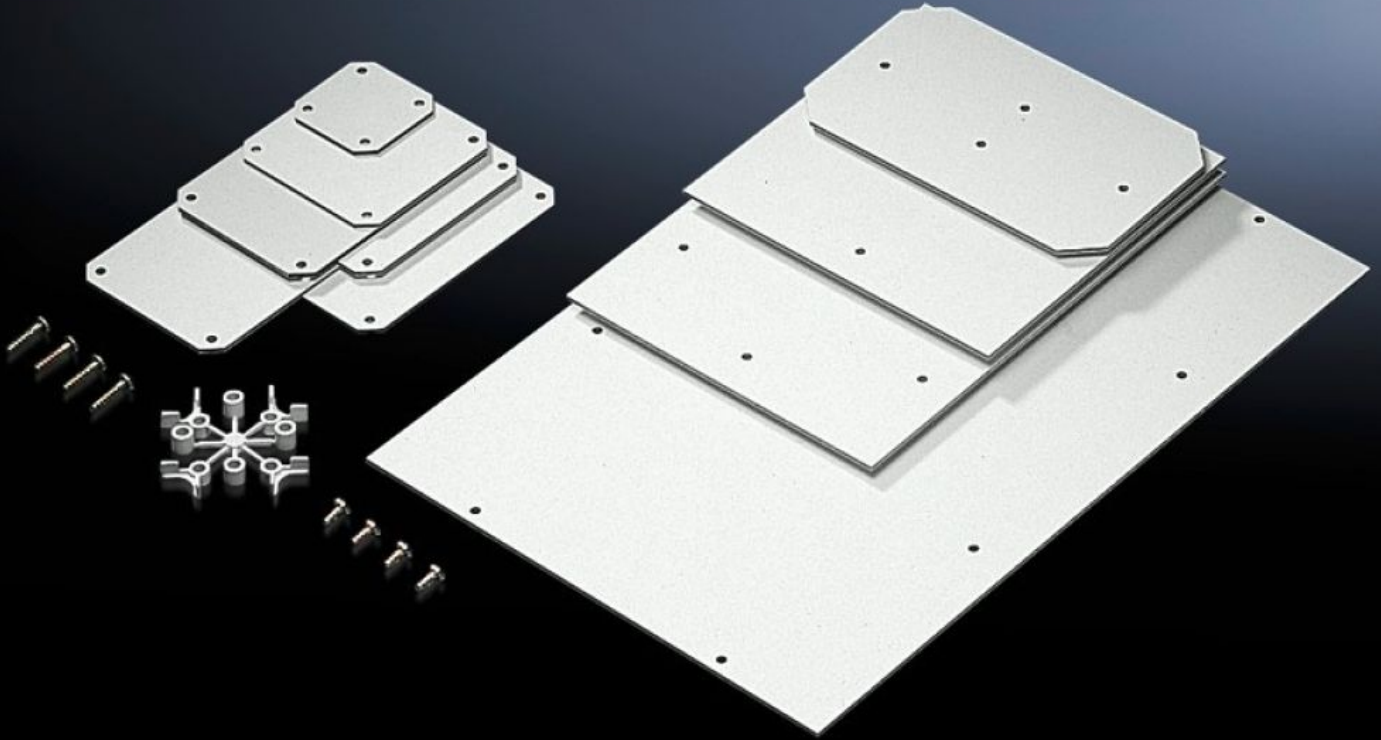

Rittal – The System.

Faster – better – everywhere.

PK 9548.000 Mounting plate

State: 3/04/2026 (Source: rittal.com/uk-en)

ENCLOSURES

POWER DISTRIBUTION

CLIMATE CONTROL

IT INFRASTRUCTURE

SOFTWARE & SERVICES

FRIEDHELM LOH GROUP