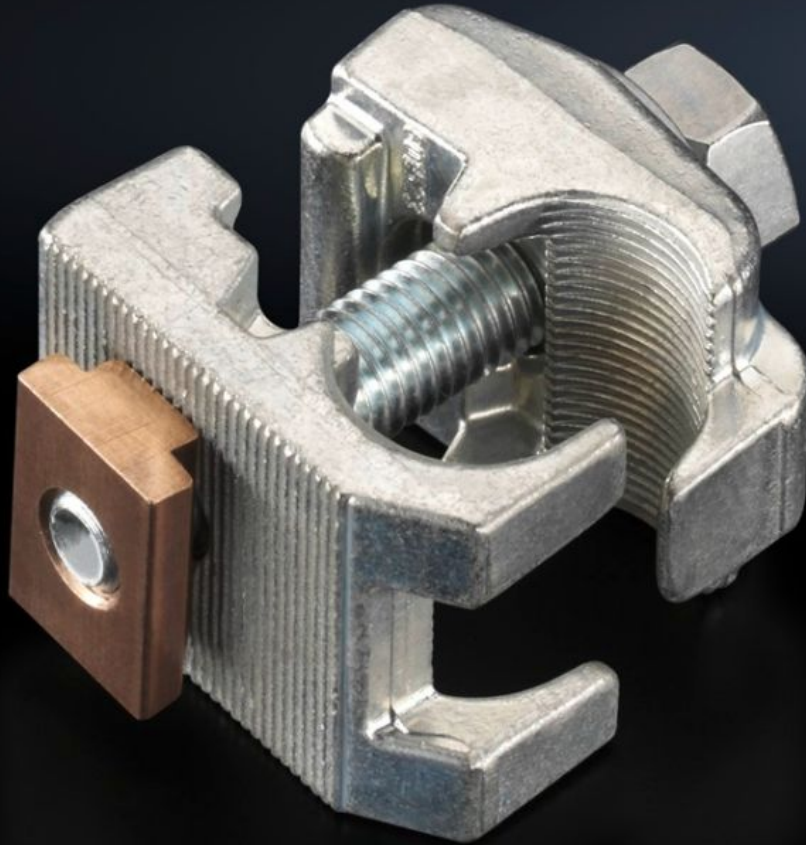

Rittal – The System.

Faster – better – everywhere.

SV 9640.325 Connection clamp

State: 9/10/2025 (Source: rittal.com/uk-en)

ENCLOSURES

POWER DISTRIBUTION

CLIMATE CONTROL

IT INFRASTRUCTURE

SOFTWARE & SERVICES

FRIEDHELM LOH GROUP

SV 9640.325 - Connection clamp for round conductors

For the connection of round conductors.

Features

Model No.	SV 9640.325
Product description	For the connection of round conductors.
Material	Connection clamp: Brass, tin-plated Terminal stud: Steel, zinc-plated Sliding block: Copper alloy
Supply includes	Connection clamp Terminal studs Sliding block Assembly parts
To fit busbars	Maxi-PLS 45 S/45
Connection of round conductors	95 - 300 mm ²
Packs of	1 pc(s).
Net weight	0.38
Gross weight	0.4
Customs tariff number	85369010
EAN	4028177562028
ETIM 9	EC000001
ECLASS 8.0	27141146