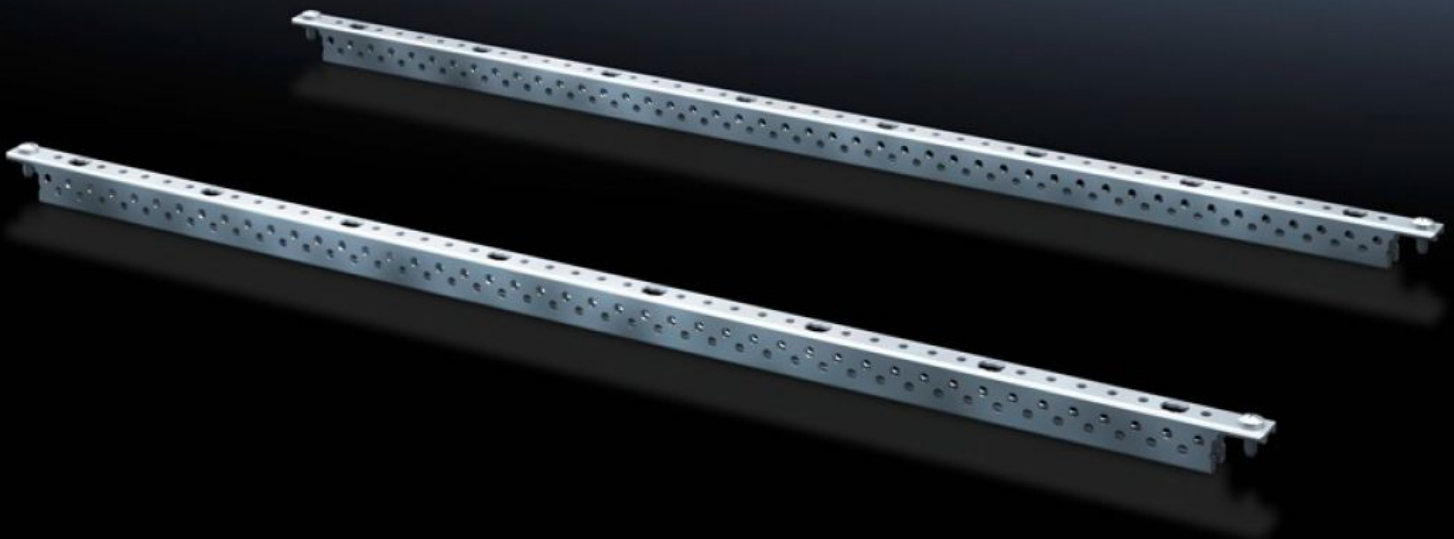

Rittal – The System.

Faster – better – everywhere.

SV 9666.753 Mounting angles ISV

State: 15/04/2026 (Source: rittal.com/uk-en)

ENCLOSURES

POWER DISTRIBUTION

CLIMATE CONTROL

IT INFRASTRUCTURE

SOFTWARE & SERVICES

FRIEDHELM LOH GROUP

SV 9666.753 - Mounting angles ISV for AX

For vertical sub-division of the support frame in the AX/AE enclosure.

Features

Model No.	SV 9666.753
Product description	For vertical sub-division of the support frame in the enclosure.
Material	Sheet steel
Surface finish	Zinc-plated
Dimensions	Height: 450 mm
Size	Height units (U) @ 150 mm: 3
Packs of	2 pc(s).
Net weight	0.46 kg
Gross weight	0.5 kg
PCF per pack (cradle-to-gate)	2.3 kg CO2 eq (Cat B)
Note on PCF category	Category B: PCF value (cradle-to-gate) based on the product weight, approximately calculated and self-declared
Customs tariff number	39269097
ETIM 9	EC002270
ECLASS 8.0	27400613
Product description	SV Mounting angle (ISV), 3 U (450 mm), for AE