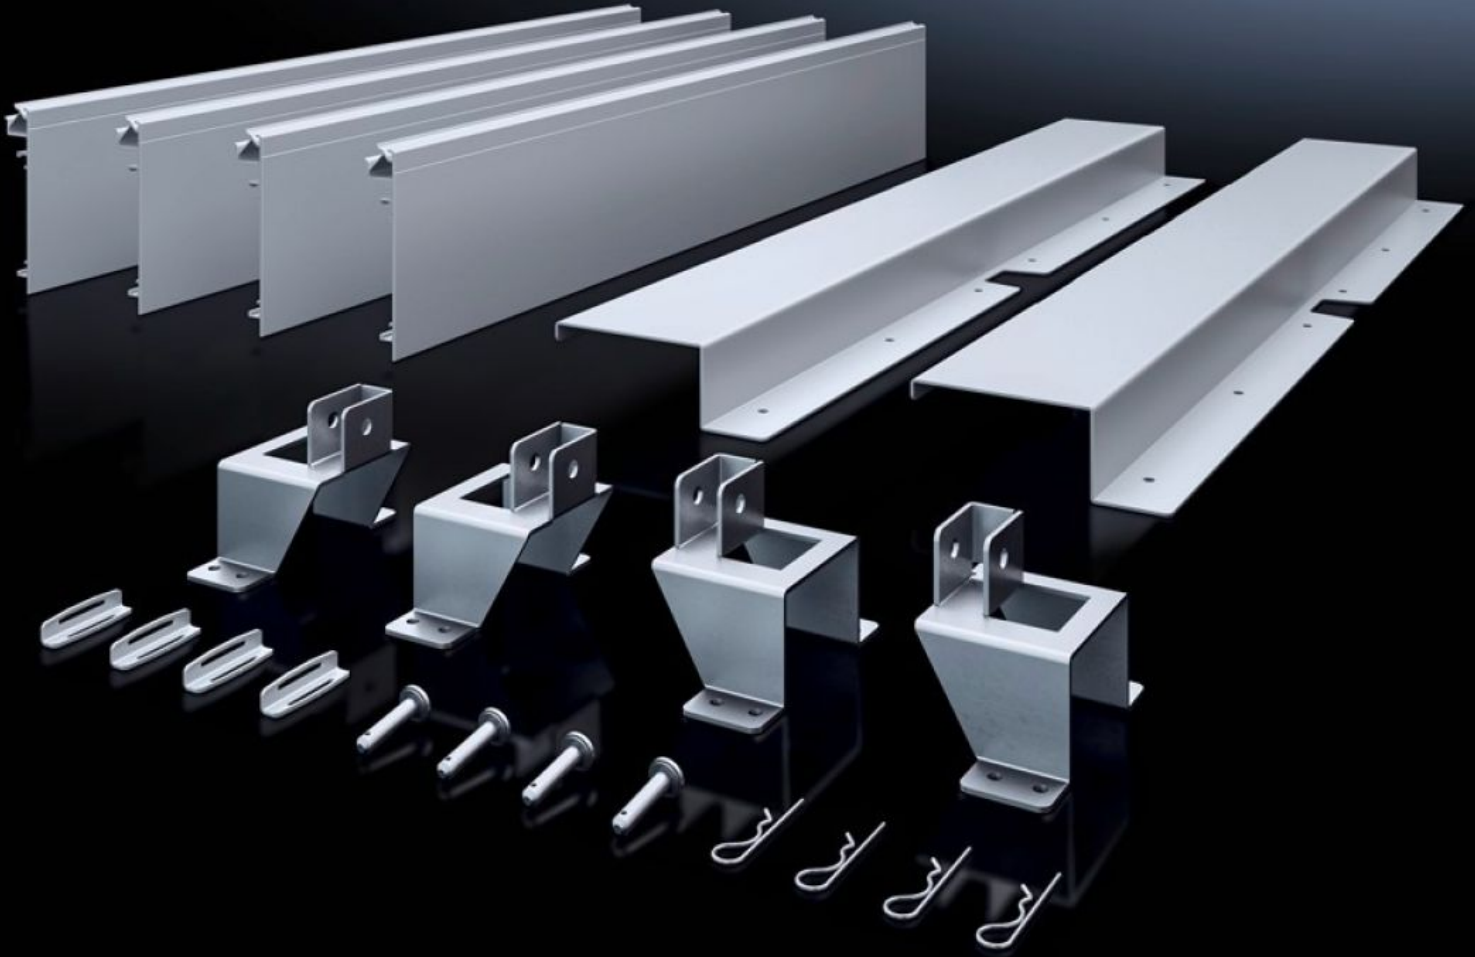

Rittal – The System.

Faster – better – everywhere.

SV 9666.922 ISV installation kit

State: 12/05/2026 (Source: rittal.com/uk-en)

ENCLOSURES

POWER DISTRIBUTION

CLIMATE CONTROL

IT INFRASTRUCTURE

SOFTWARE & SERVICES

FRIEDHELM LOH GROUP

SV 9666.922 - ISV installation kit for VX

For mounting ISV installation modules in VX enclosures.

Features

Model No.	SV 9666.922
Product description	For mounting ISV installation modules in the enclosure.
Material	Mounting frame holder: Sheet steel, zinc-plated Contact hazard protection: Sheet steel, spray-finished Contact hazard protection, sides: PVC
Supply includes	Mounting aid support Contact hazard protection Assembly parts
Size	Width units (WU) @ 250 mm: 4 Height units (U) @ 150 mm: 12
To fit Model No.	9666.926 9666.966
To fit	Width: 1,100 mm Height: 2,000 mm Depth: 400 mm 600 mm
Packs of	1 pc(s).
Net weight	9.5 kg
Gross weight	9.92 kg
Customs tariff number	83024900
ETIM 9	EC002270

Features

ECLASS 8.0	27400613
Product description	ISV installation kit for VX, 4 WU (1000 mm), 12 U (1800 mm), WxH: 1100x2000 mm

Approvals

Explanations	Declaration of conformity UK
--------------	------------------------------