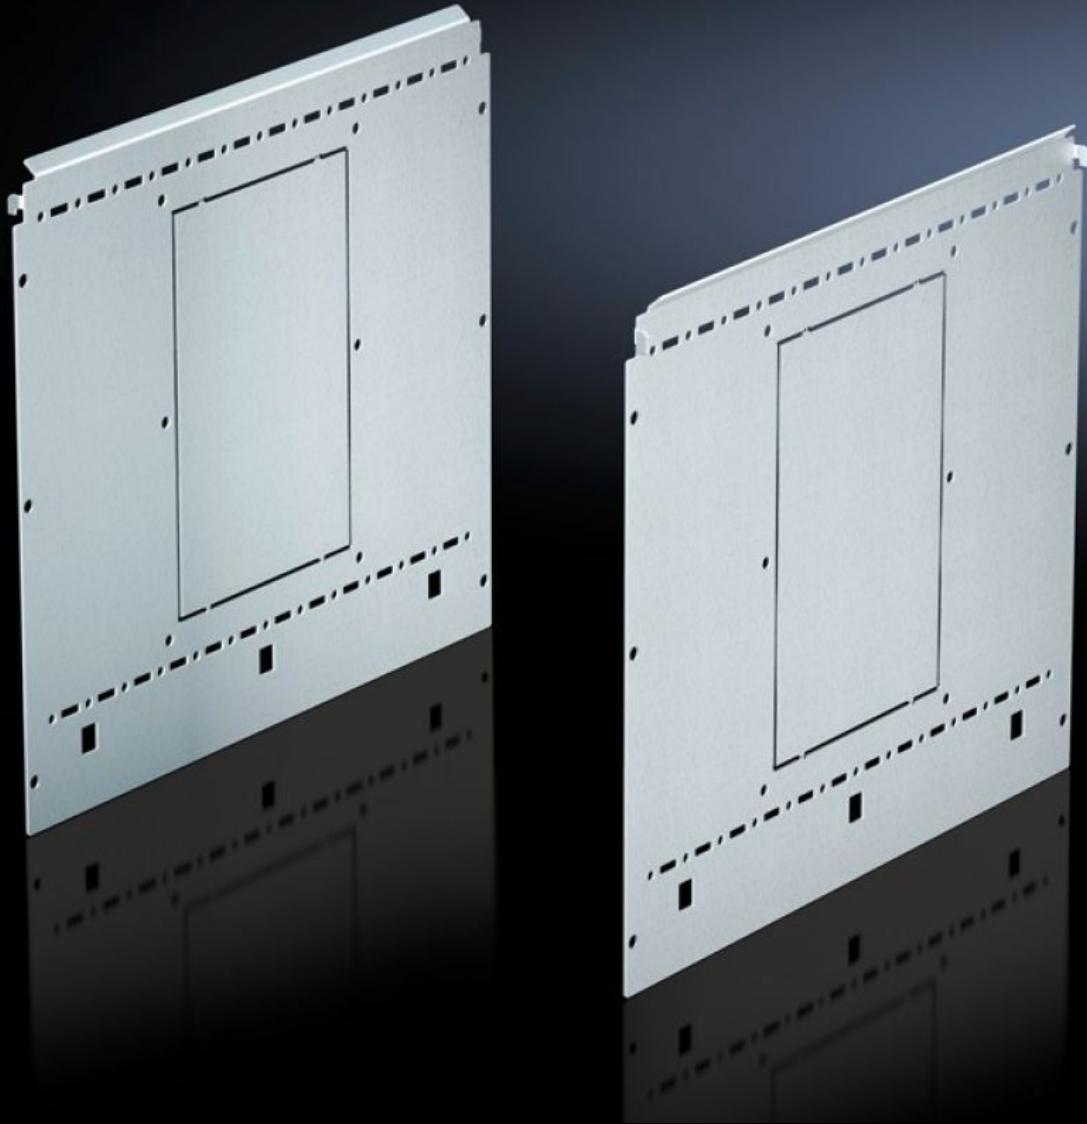

Rittal – The System.

Faster – better – everywhere.

SV 9673.044

Compartment side panel module

State: 13/05/2026 (Source: rittal.com/uk-en)

ENCLOSURES

POWER DISTRIBUTION

CLIMATE CONTROL

IT INFRASTRUCTURE

SOFTWARE & SERVICES

FRIEDHELM LOH GROUP

SV 9673.044 - Compartment side panel module for internal compartmentalisation

Side divider panel for compartments, for locating into the TS pitch pattern.

Features

Model No.	SV 9673.044
Product description	Side divider panel for compartments, for locating into the TS pitch pattern. Prepared for the location of mounting brackets for horizontal compartment dividers or mounting plates. Two TS system punchings allow the use of additional TS accessories. The side panel modules for reduced compartment depth and an auxiliary construction using TS punched rails 17 x 17 mm can be used to provide a separate enclosure space in the side panel area, e.g. for the provision of a busbar system.
Material	Sheet steel, 1.5 mm
Surface finish	Zinc-plated
Supply includes	Assembly parts
For compartment depth	400 mm
Dimensions	Height: 400 mm
Packs of	2 pc(s).
Net weight	3.1 kg
Customs tariff number	73269098
ETIM 9	EC002525
ECLASS 8.0	27400613

Features

Product description

SV Compartment side panel module, H: 400 mm, for D: 400 mm