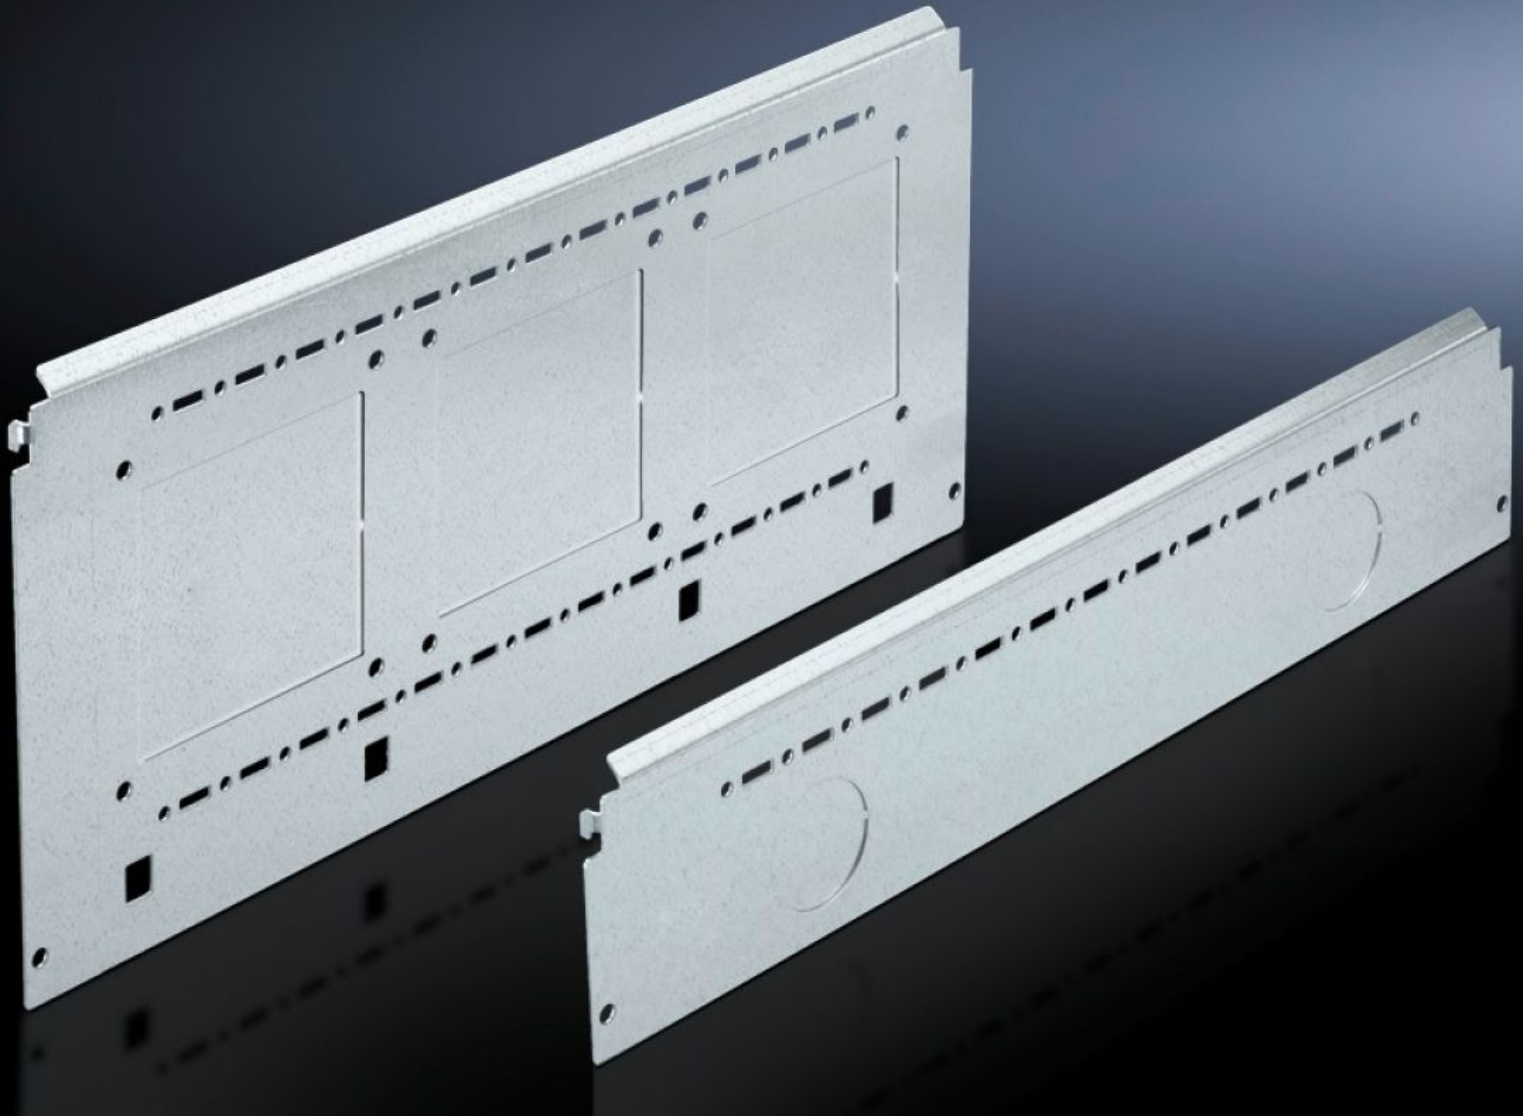

Rittal – The System.

Faster – better – everywhere.

SV 9673.065

Compartment side panel module

State: 14/02/2026 (Source: rittal.com/uk-en)

ENCLOSURES

POWER DISTRIBUTION

CLIMATE CONTROL

IT INFRASTRUCTURE

SOFTWARE & SERVICES

FRIEDHELM LOH GROUP

SV 9673.065 - Compartment side panel module for internal compartmentalisation

Side divider panel for compartments, for locating into the TS pitch pattern.

Features

Model No.	SV 9673.065
Product description	Side divider panel for compartments, for locating into the TS pitch pattern. Prepared for the location of mounting brackets for horizontal compartment dividers or mounting plates. Two TS system punchings allow the use of additional TS accessories. The side panel modules for reduced compartment depth and an auxiliary construction using TS punched rails 17 x 17 mm can be used to provide a separate enclosure space in the side panel area, e.g. for the provision of a busbar system.
Material	Sheet steel, 1.5 mm
Surface finish	Zinc-plated
Supply includes	Assembly parts
For compartment depth	600 mm
Dimensions	Height: 150 mm
Packs of	6 pc(s).
Net weight	5.034
Gross weight	5.3
Customs tariff number	73269098
EAN	4028177543348