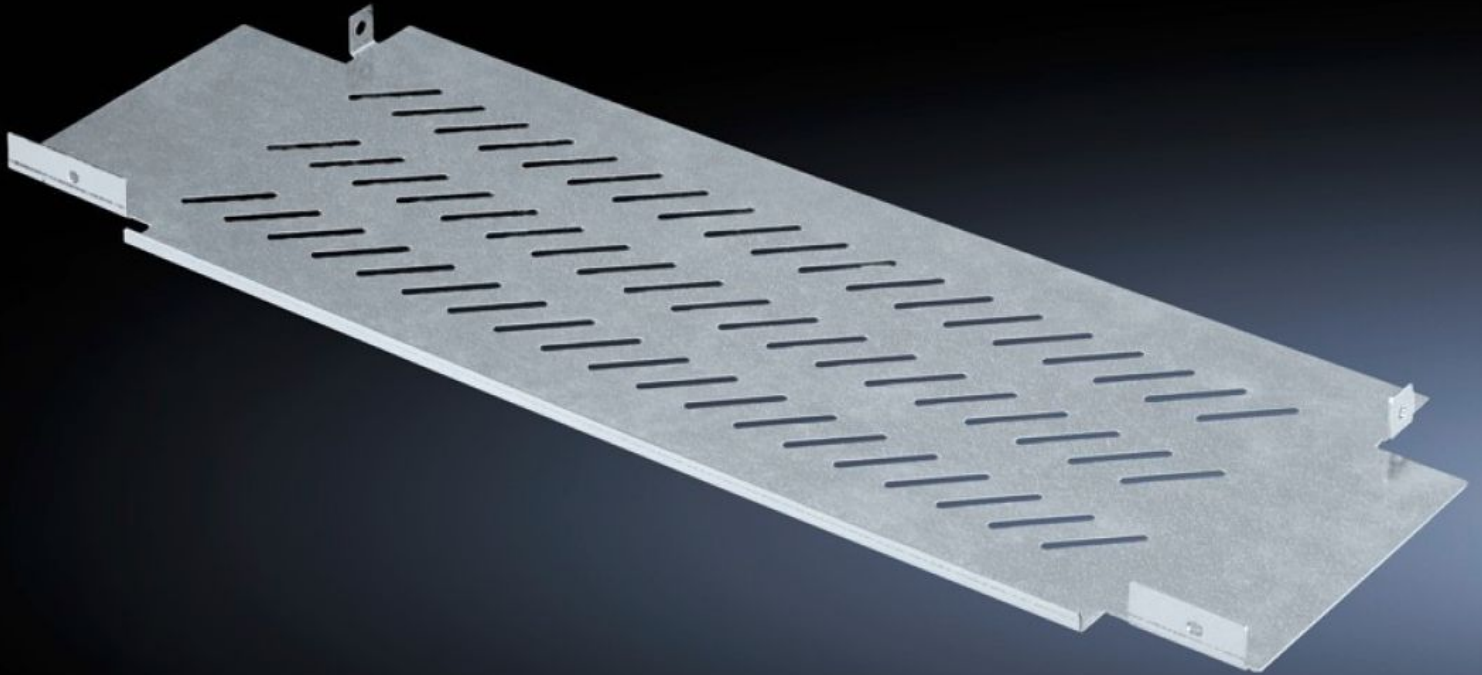

Rittal – The System.

Faster – better – everywhere.

SV 9674.348 Dividing plate

State: 8/04/2026 (Source: rittal.com/uk-en)

ENCLOSURES

POWER DISTRIBUTION

CLIMATE CONTROL

IT INFRASTRUCTURE

SOFTWARE & SERVICES

FRIEDHELM LOH GROUP

SV 9674.348 - Dividing plate for fuse-switch disconnecter section

Divides the busbar chamber and NH isolator chamber (compartment).

Features

Model No.	SV 9674.348
Product description	Dividing plate to divide the busbar chamber and NH isolator chamber (compartment).
Material	Sheet steel, 1.5 mm, zinc-plated
Supply includes	Assembly parts
Mounting position	Top Bottom
To fit manufacturer (model)	ABB SlimLine
Packs of	1 pc(s).
Net weight	1.899 kg
Gross weight	1.9 kg
Customs tariff number	73269098
ETIM 9	EC001900
ECLASS 8.0	27400613
Product description	SV Dividing plate, for fuse-switch disconnecter section, (ABB SlimLine)