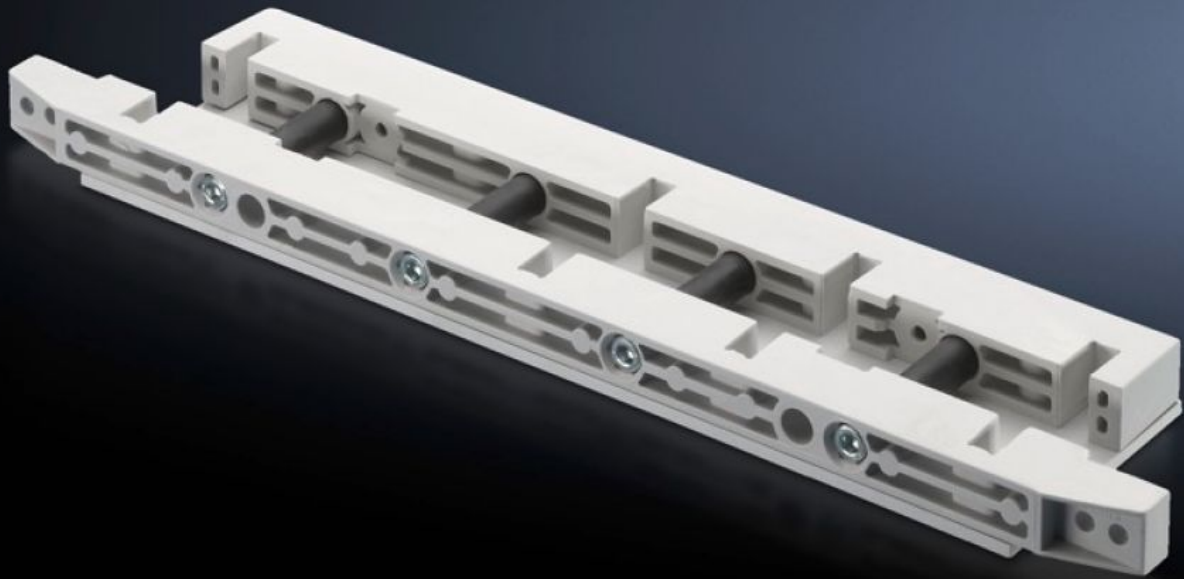

Rittal – The System.

Faster – better – everywhere.

SV 9674.438

End support

State: 4/06/2026 (Source: rittal.com/uk-en)

ENCLOSURES

POWER DISTRIBUTION

CLIMATE CONTROL

IT INFRASTRUCTURE

SOFTWARE & SERVICES

FRIEDHELM LOH GROUP