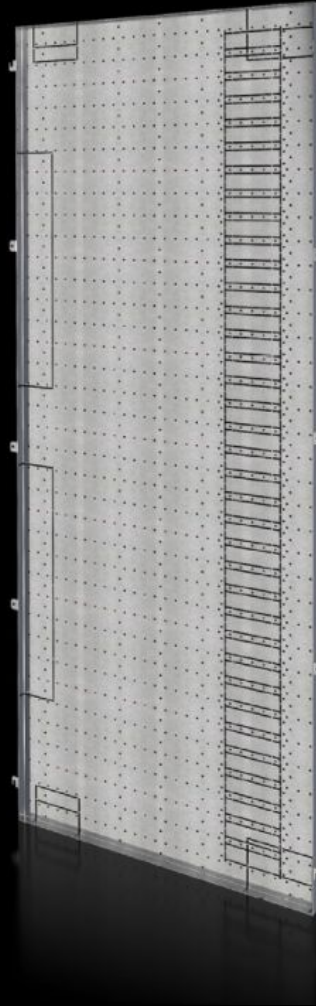

Rittal – The System.

Faster – better – everywhere.

SV 9683.008

Compartment side panel

State: 7/07/2026 (Source: [rittal.com/uk-en](https://www.rittal.com/uk-en))

ENCLOSURES

POWER DISTRIBUTION

CLIMATE CONTROL

IT INFRASTRUCTURE

SOFTWARE & SERVICES

FRIEDHELM LOH GROUP

SV 9683.008 - Compartment side panel for VX

Side divider panel for attaching partial mounting plates and compartment dividers.

Features

Model No.	SV 9683.008
Design	For busbar system assembly in the rear section
Product description	Side divider panel for attaching partial mounting plates and compartment dividers.
Material	Sheet steel, 1.5 mm
Surface finish	Zinc-plated
Supply includes	Assembly parts
Dimensions	Height: 1,881 mm Depth: 738 mm
To fit	Height: = 2,000 mm Depth: = 800 mm
Packs of	2 pc(s).
Net weight	34 kg
Customs tariff number	94039910
ETIM 9	EC002525
ECLASS 8.0	27400613
Product description	SV Compartment side panel, HD: 1881x738 mm, for VX (HD: 2000x800 mm)