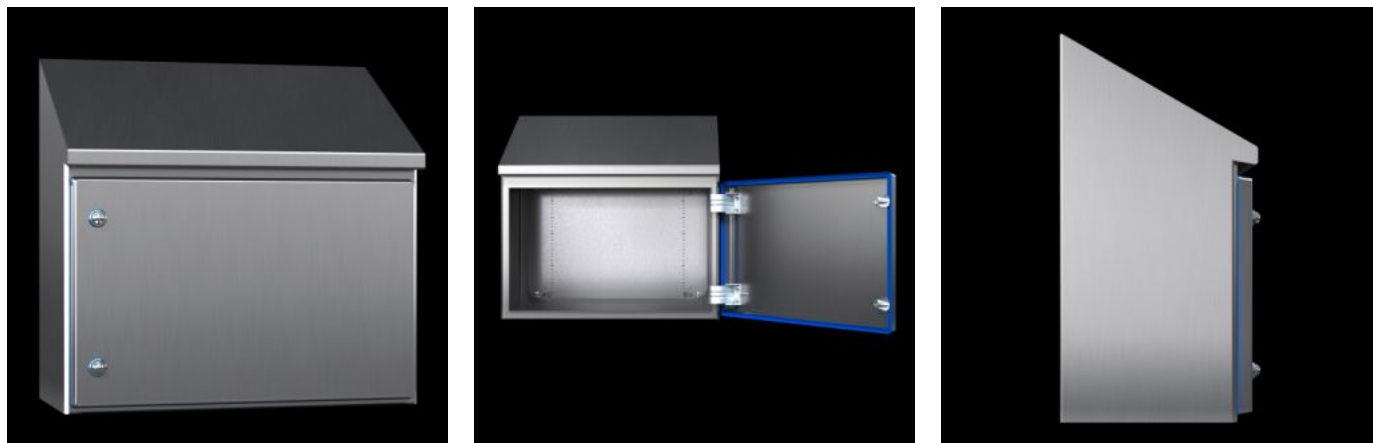

Rittal – The System.

Faster – better – everywhere.

HD 1317.600

Compact enclosure HD, single-door

State: 6/3/2026 (Source: rittal.com/us-en)

ENCLOSURES

POWER DISTRIBUTION

CLIMATE CONTROL

IT INFRASTRUCTURE

SOFTWARE & SERVICES

FRIEDHELM LOH GROUP

HD 1317.600 - Compact enclosure HD, single-door

Enclosure solution tailored to the requirements of the food and beverage industry. Roof angled forwards by 30°. Seal dyed blue to clearly distinguish it from foodstuffs

Features

Model No.	HD 1317.600
Version	Hygienic Design Enclosures
Product changes	From June 2020, the compact enclosure HD, single-door, comes with the new compact enclosure AX mounting plate.
Material	Housing and door: Stainless steel 1.4301 (AISI 304) Mounting plate: Carbon steel HD lock inserts: Stainless steel 1.4404 (AISI 316L) Seal: Silicone, compliant with FDA Guideline 21 CFR 177.2600
Surface finish	Housing and door: Brushed, grain 400, peak-to-valley height < 0.8 µm Mounting panel: Zinc-plated Seal: Blue, dyed (RAL 5010)
Supply includes	Housing of all-round solid construction Door with fitted seal Door hinged on the right, may be swapped to the left Mounting panel

Features

Dimensions	Width: 810 mm Height, front: 1,250 mm Height rear: 1,421 mm Depth: 300 mm Width: 31.9 " Height, front: 49.2 " Height rear: 55.9 " Depth: 11.8 "
Dimensions of mounting plate (W x H)	745 mm x 1,175 mm 29.3 " x 46.3 "
Door opening angle	125°
No. of locks	2
IK code	IK08
Base material	Stainless steel 1.4301 (AISI 304)
Protection category IP to IEC 60529	IP 66 IP X9
Protection category NEMA	NEMA 1 NEMA 3 NEMA 3X NEMA 4 NEMA 4X NEMA 12 NEMA 13
Type rating according to UL 50E	Type 1 Type 3 Type 3X Type 4 Type 4X Type 12 Type 13
Packaging unit	1 pc(s).
Net weight	68.87 kg
Gross weight	71 kg
PCF/VE (cradle-to-gate)	216.61