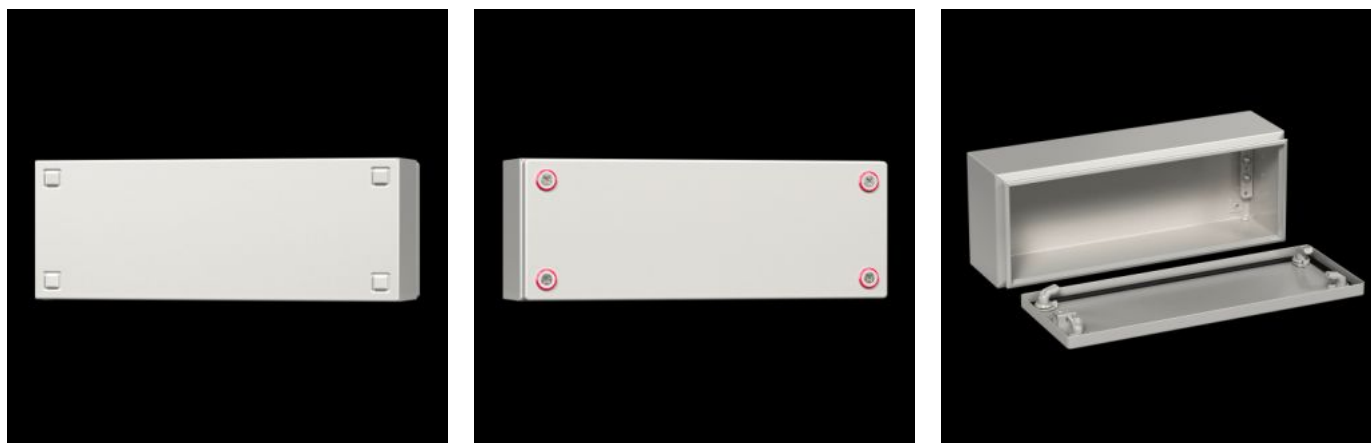

## KX terminal box, carbon steel, without flange

State: 4/23/2026 (Source: [rittal.com/us-en](http://rittal.com/us-en))

ENCLOSURES

POWER DISTRIBUTION

CLIMATE CONTROL

IT INFRASTRUCTURE

SOFTWARE & SERVICES

FRIEDHELM LOH GROUP

# KX 1511.000 - KX terminal box, carbon steel, without flange

The small enclosure KX, terminal box KX, without a gland plate allows for flexible interior installation while maintaining a high protection category.

## Features

Model No.	KX 1511.000
Product description	The small enclosure KX, terminal box KX, without a gland plate allows for flexible interior installation while maintaining a high protection category.
Material	Housing: Carbon steel Cover: Carbon steel, all-round foamed-in PU seal
Surface finish	Housing and cover: Dipcoat primed, powder-coated on the outside, textured paint
Color	RAL 7035
Supply includes	Housing with cover Mini cam lock
Protection category NEMA	NEMA 1 NEMA 3R NEMA 4 NEMA 12
Protection category IP to EN 60529	IP 66

# Features

---

Type rating according to UL 50E	Type 1 Type 3R Type 4 Type 12
IK code	IK08
Dimensions	Width: 400 mm Height: 400 mm Depth: 120 mm Width: 15.7 " Height: 15.7 " Depth: 4.72 "
Material thickness - cover	1.25 mm 0.05 "
Material thickness - enclosure	1.25 mm 0.05 "
Base material	Carbon steel
Packaging unit	1 pc(s).
Net weight	5.7 kg
Gross weight	5.87 kg
PCF/VE (cradle-to-gate)	26.1 kg CO2 eq (Cat B)
Information regarding the PCF class	Category B: PCF value (cradle-to-gate) calculated approximately on the basis of the product weight and self-declared
Customs tariff number	84879059
ETIM 9	EC000261
ETIM 8	EC000261
ECLASS 8.0	27180101
Product description	KX Terminal box, WHD: 400x400x120 mm, sheet steel, without mounting plate, with cover, without gland plate