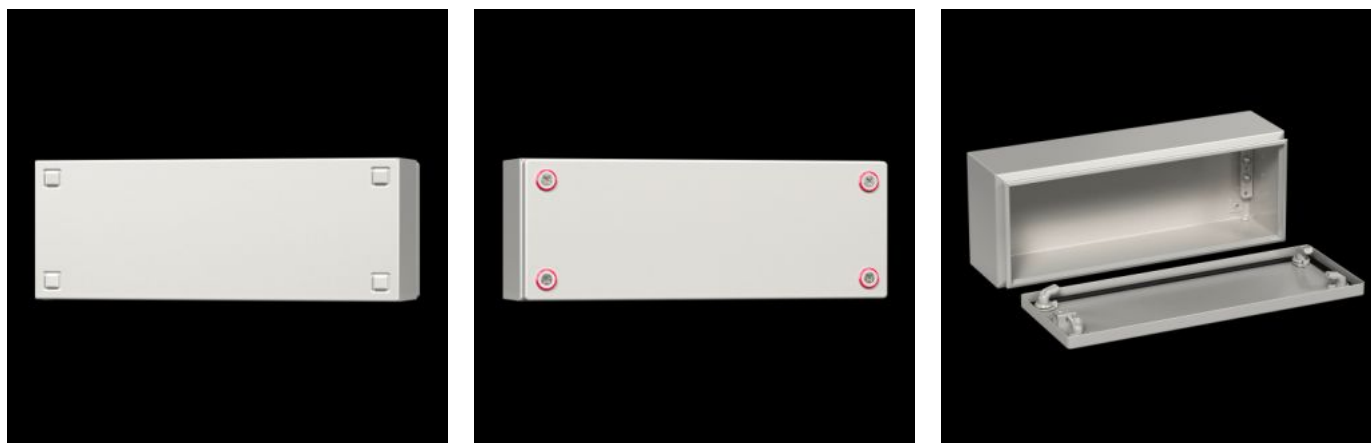

## KX terminal box, carbon steel, without flange

State: 4/5/2026 (Source: [rittal.com/us-en](http://rittal.com/us-en))

ENCLOSURES

POWER DISTRIBUTION

CLIMATE CONTROL

IT INFRASTRUCTURE

SOFTWARE & SERVICES

FRIEDHELM LOH GROUP

# KX 1513.000 - KX terminal box, carbon steel, without flange

The small enclosure KX, terminal box KX, without a gland plate allows for flexible interior installation while maintaining a high protection category.

## Features

Model No.	KX 1513.000
Product description	The small enclosure KX, terminal box KX, without a gland plate allows for flexible interior installation while maintaining a high protection category.
Material	Housing: Carbon steel Cover: Carbon steel, all-round foamed-in PU seal
Surface finish	Housing and cover: Dipcoat primed, powder-coated on the outside, textured paint
Color	RAL 7035
Supply includes	Housing with cover Mini cam lock
Protection category NEMA	NEMA 1 NEMA 3R NEMA 4 NEMA 12
Protection category IP to EN 60529	IP 66

# Features

Type rating according to UL 50E	Type 1 Type 3R Type 4 Type 12
IK code	IK08
Dimensions	Width: 800 mm Height: 400 mm Depth: 120 mm Width: 31.5 " Height: 15.7 " Depth: 4.72 "
Material thickness - cover	1.25 mm 0.05 "
Material thickness - enclosure	1.25 mm 0.05 "
Base material	Carbon steel
Packaging unit	1 pc(s).
Net weight	10.5 kg
Gross weight	10.76 kg
PCF/VE (cradle-to-gate)	44.6 kg CO2 eq (Cat B)
Information regarding the PCF class	Category B: PCF value (cradle-to-gate) calculated approximately on the basis of the product weight and self-declared
Customs tariff number	84879059
ETIM 9	EC000261
ETIM 8	EC000261
ECLASS 8.0	27180101
Product description	KX Terminal box, WHD: 800x400x120 mm, sheet steel, without mounting plate, with cover, without gland plate