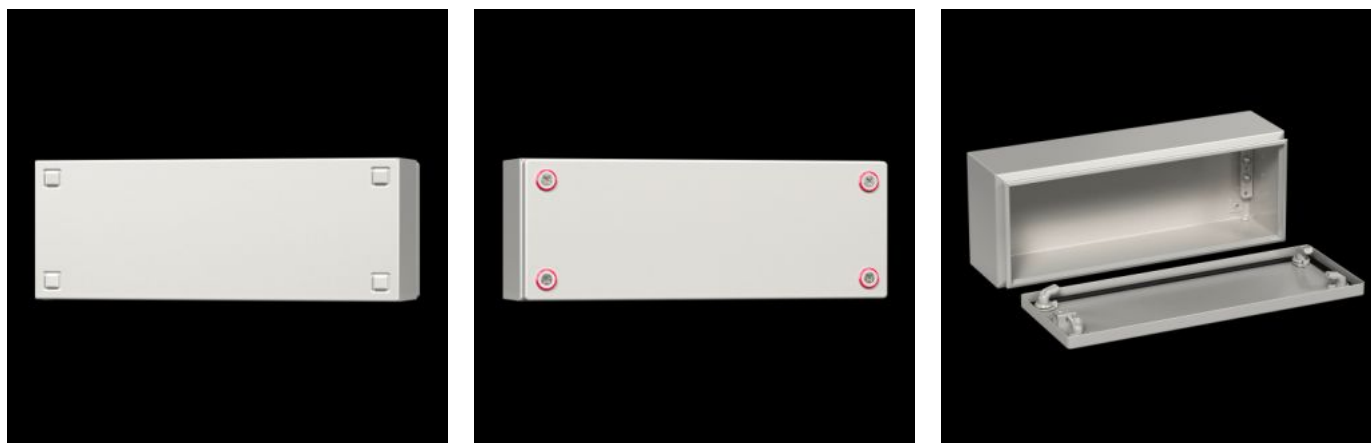

## KX terminal box, carbon steel, without flange

State: 4/21/2026 (Source: [rittal.com/us-en](http://rittal.com/us-en))

ENCLOSURES

POWER DISTRIBUTION

CLIMATE CONTROL

IT INFRASTRUCTURE

SOFTWARE & SERVICES

FRIEDHELM LOH GROUP

# KX 1529.000 - KX terminal box, carbon steel, without flange

The small enclosure KX, terminal box KX, without a gland plate allows for flexible interior installation while maintaining a high protection category.

## Features

Model No.	KX 1529.000
Product description	The small enclosure KX, terminal box KX, without a gland plate allows for flexible interior installation while maintaining a high protection category.
Material	Housing: Carbon steel Cover: Carbon steel, all-round foamed-in PU seal
Surface finish	Housing and cover: Dipcoat primed, powder-coated on the outside, textured paint
Color	RAL 7035
Supply includes	Housing with cover Mini cam lock
Protection category NEMA	NEMA 1 NEMA 3R NEMA 4 NEMA 12
Protection category IP to EN 60529	IP 66

# Features

---

Type rating according to UL 50E	Type 1 Type 3R Type 4 Type 12
IK code	IK08
Dimensions	Width: 200 mm Height: 150 mm Depth: 120 mm Width: 7.87 " Height: 5.91 " Depth: 4.72 "
Material thickness - cover	1.25 mm 0.05 "
Material thickness - enclosure	1.25 mm 0.05 "
Base material	Carbon steel
Packaging unit	1 pc(s).
Net weight	1.6 kg
Gross weight	1.749 kg
PCF/VE (cradle-to-gate)	9.4 kg CO2 eq (Cat B)
Information regarding the PCF class	Category B: PCF value (cradle-to-gate) calculated approximately on the basis of the product weight and self-declared
Customs tariff number	84879059
ETIM 9	EC000261
ETIM 8	EC000261
ECLASS 8.0	27180101
Product description	KX Terminal box, WHD: 200x150x120 mm, sheet steel, without mounting plate, with cover, without gland plate