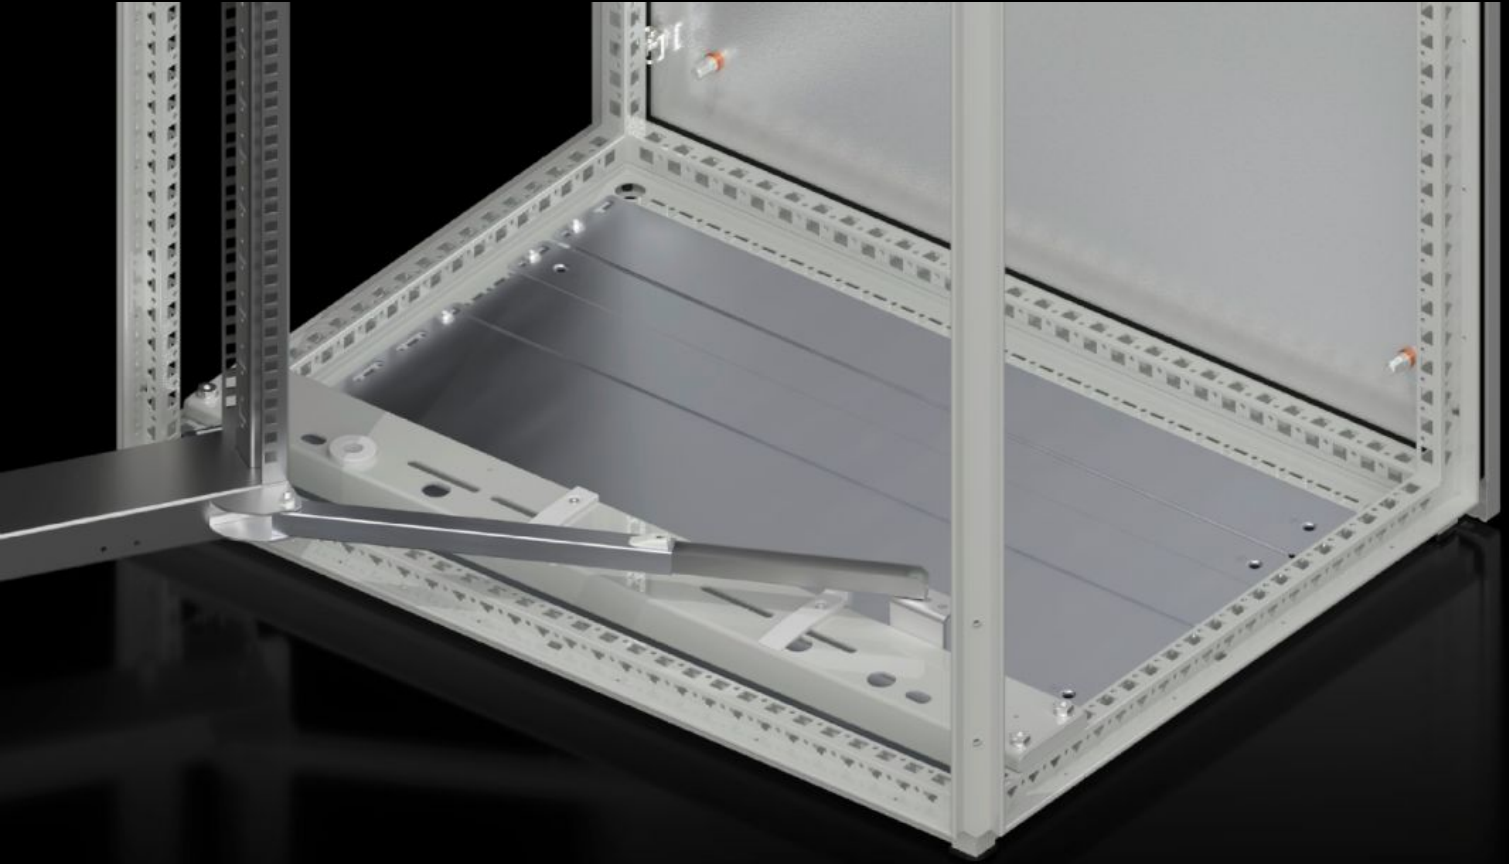

Rittal – The System.

Faster – better – everywhere.

SR 1980.200 Swing frame stay

State: 4/24/2026 (Source: rittal.com/us-en)

ENCLOSURES

POWER DISTRIBUTION

CLIMATE CONTROL

IT INFRASTRUCTURE

SOFTWARE & SERVICES

FRIEDHELM LOH GROUP

SR 1980.200 - Swing frame stay

Holds the pivoting frame in the open position.

Features

Model No.	SR 1980.200
Version	with 180° hinge
Product description	Holds the pivoting frame in the open position.
Installation options	For mounting on swing frame, large: at the bottom of the enclosure (with safety catch at 160°)
Packaging unit	1 pc(s).
Net weight	0.585 kg
Gross weight	0.6 kg
Customs tariff number	83024900
ETIM 9	EC002626
ETIM 8	EC002626
ECLASS 8.0	27189266
Product description	SR Swing frame stay, with 180°-hinge