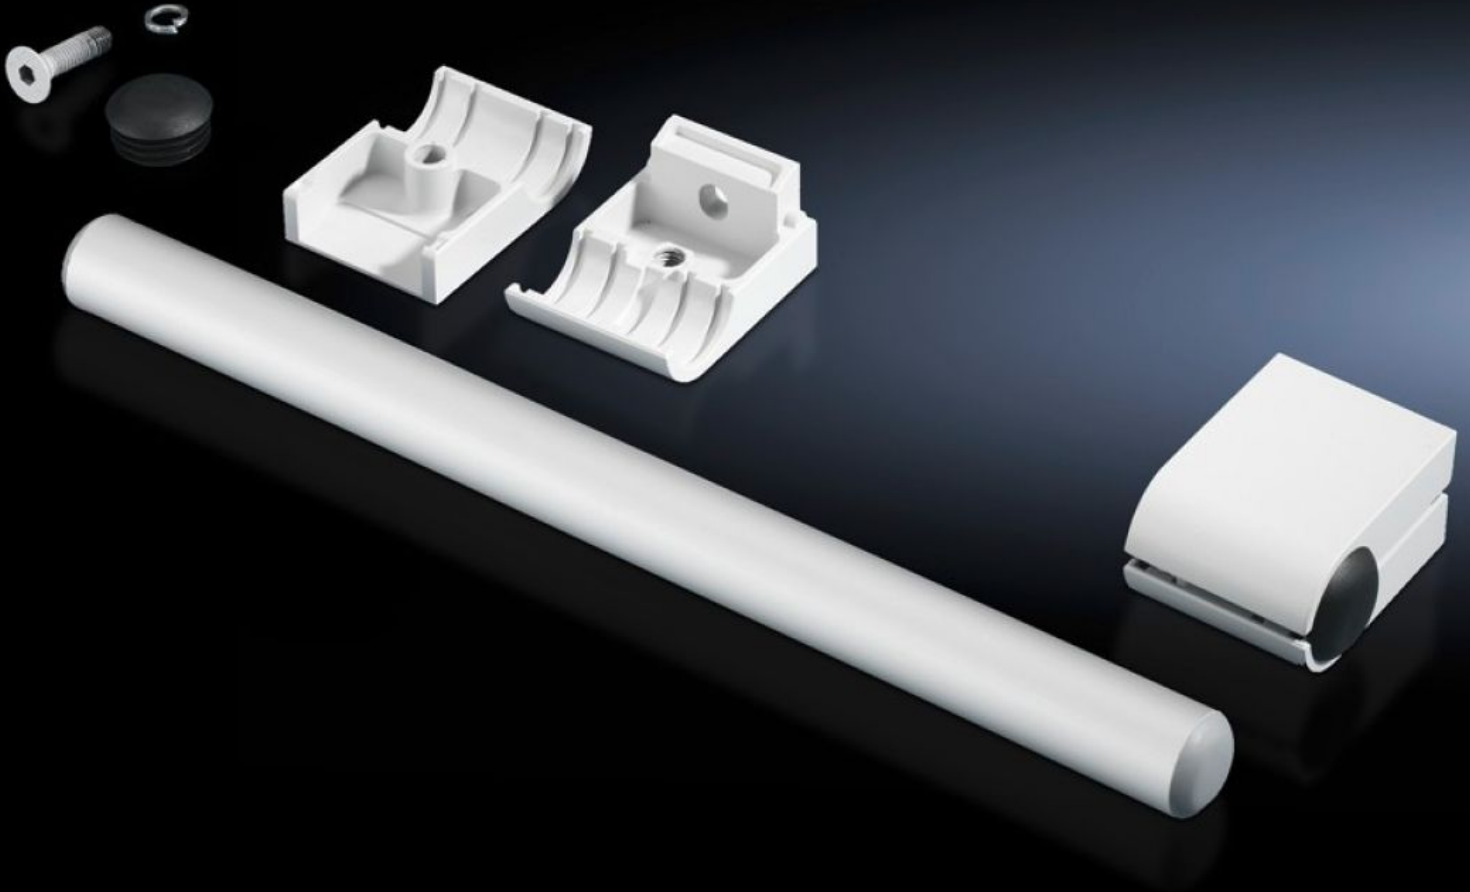

Rittal – The System.

Faster – better – everywhere.

SZ 2389.000

Handle set

State: 6/15/2026 (Source: rittal.com/us-en)

ENCLOSURES

POWER DISTRIBUTION

CLIMATE CONTROL

IT INFRASTRUCTURE

SOFTWARE & SERVICES

FRIEDHELM LOH GROUP