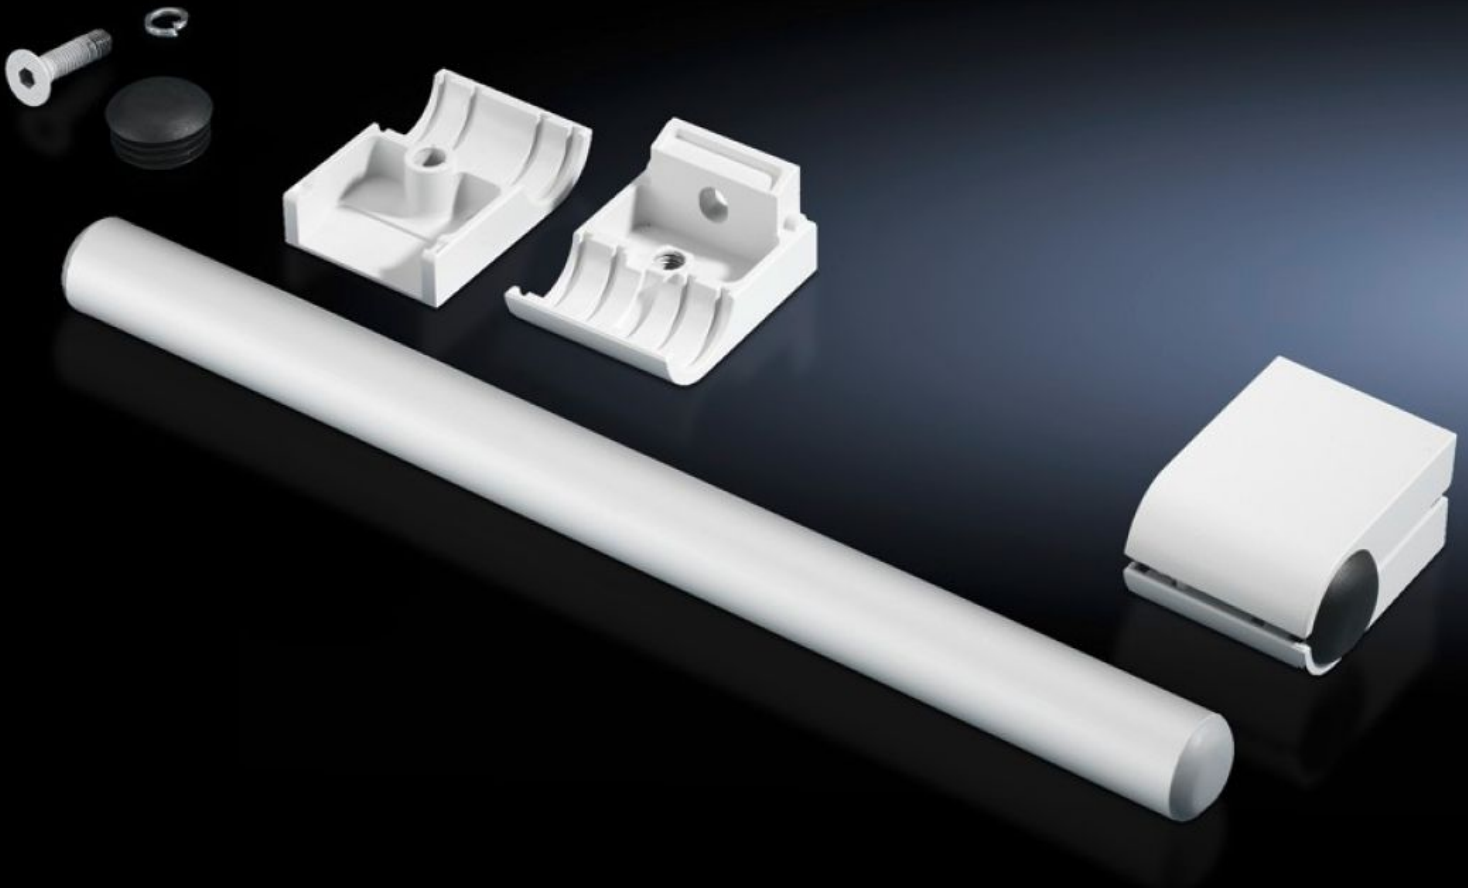

Rittal – The System.

Faster – better – everywhere.

SZ 2389.000

Handle set

State: 5/23/2026 (Source: rittal.com/us-en)

ENCLOSURES

POWER DISTRIBUTION

CLIMATE CONTROL

IT INFRASTRUCTURE

SOFTWARE & SERVICES

FRIEDHELM LOH GROUP

SZ 2389.000 - Handle set

For vertical and horizontal mounting on all surfaces.

Features

Model No.	SZ 2389.000
Product description	For vertical and horizontal mounting on all surfaces.
Material	Handle tube: Aluminum Tube holder: Die-cast zinc
Surface finish	Handle tube: Natural anodized
Color	Tube holder: RAL 7035
Supply includes	2 handle tubes 4 tube holders
Length	420 mm 16.5 "
Packaging unit	1 pc(s).
Net weight	1.34 kg
Gross weight	1.54 kg
Customs tariff number	83024110
ETIM 9	EC002626
ETIM 8	EC002626
ECLASS 8.0	27189266
Product description	SZ Handle set