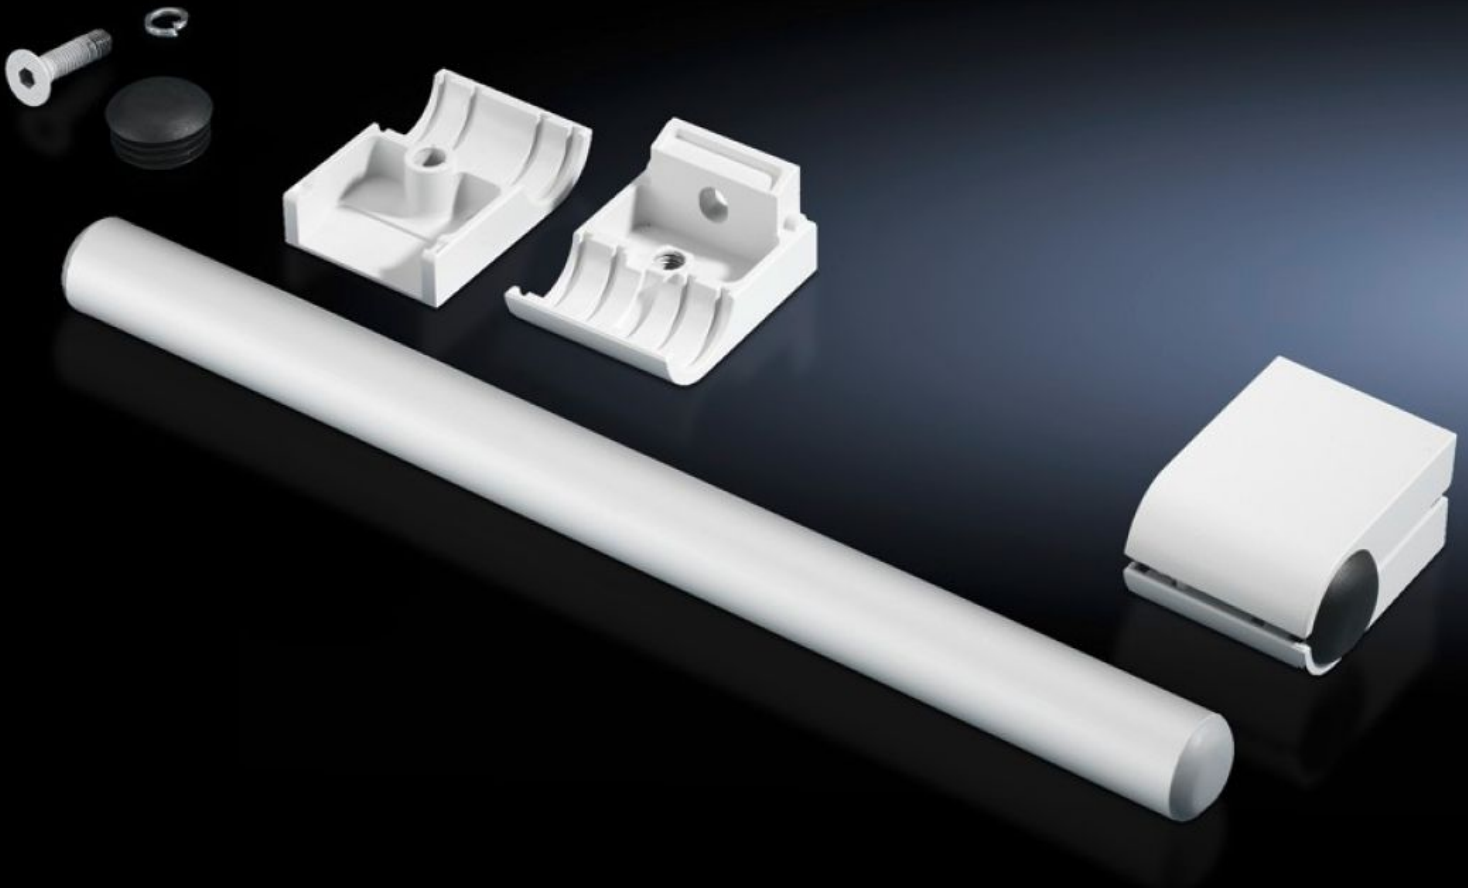

Rittal – The System.

Faster – better – everywhere.

SZ 2389.000

Handle set

State: 5/23/2026 (Source: rittal.com/us-en)

ENCLOSURES

POWER DISTRIBUTION

CLIMATE CONTROL

IT INFRASTRUCTURE

SOFTWARE & SERVICES

FRIEDHELM LOH GROUP