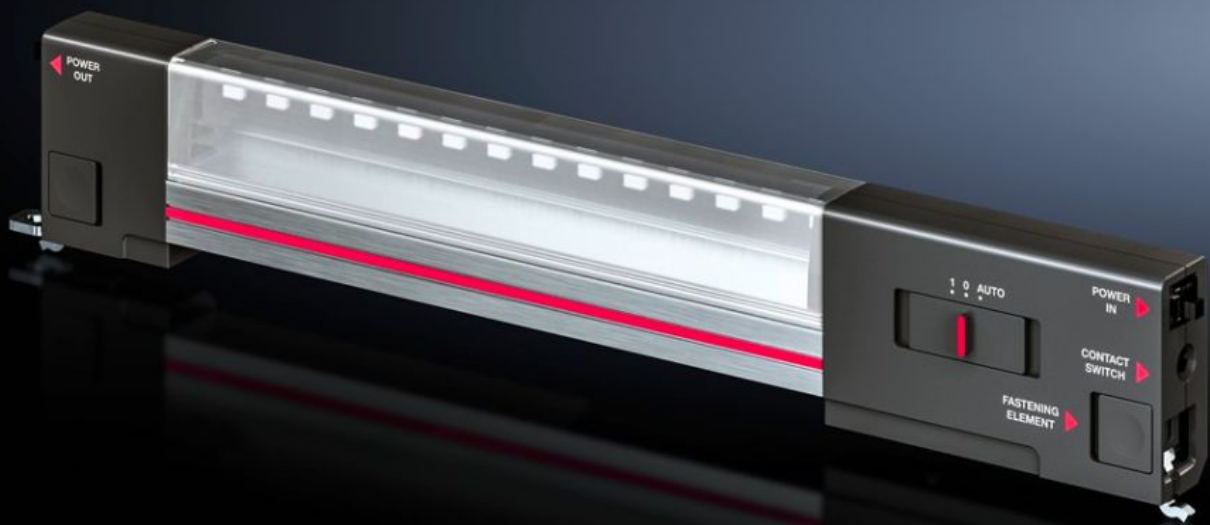

Rittal – The System.

Faster – better – everywhere.

SZ 2500.110 LED system light

State: 6/26/2026 (Source: rittal.com/us-en)

ENCLOSURES

POWER DISTRIBUTION

CLIMATE CONTROL

IT INFRASTRUCTURE

SOFTWARE & SERVICES

FRIEDHELM LOH GROUP