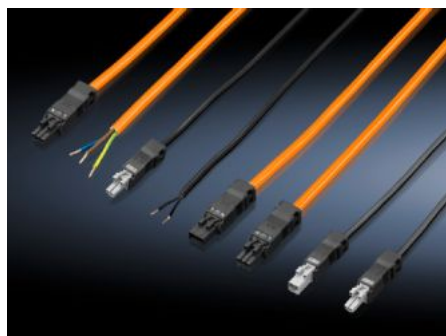

IT INFRASTRUCTURE

SOFTWARE & SERVICES

FRIEDHELM LOH GROUP

SZ 2500.435 - Connection cable

For simple, time-saving connection of the LED system light.

Features

Model No.	SZ 2500.435
Version	Through-wiring, 3-pole (with socket and connector)
Product description	For simple, time-saving connection of the LED system light.
Color	Orange
Length	200 mm 7.87 "
Dimensions	Length: 200 mm Length: 7.87 "
Rated operating voltage	100 V - 240 V, 1~, 50 Hz/60 Hz
Packaging unit	1 pc(s).
Net weight	0.065 kg
Gross weight	0.074 kg
Customs tariff number	85444290
ETIM 9	EC001576
ETIM 8	EC001576
ECLASS 8.0	27060402
Product description	SZ Connection cable for throughwiring, 3-pole, L: 200 mm, 100-240 V