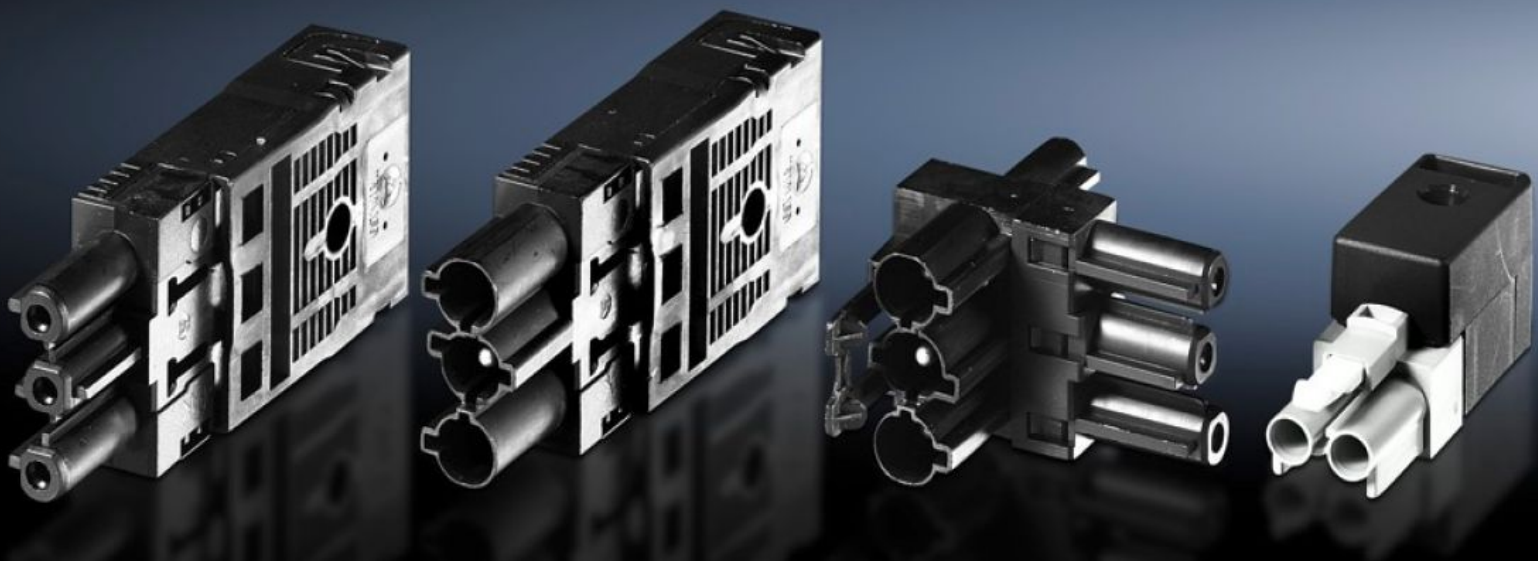

Rittal – The System.

Faster – better – everywhere.

SZ 2507.200

Connection accessories for self-assembly

State: 7/27/2025 (Source: rittal.com/us-en)

ENCLOSURES

POWER DISTRIBUTION

CLIMATE CONTROL

IT INFRASTRUCTURE

SOFTWARE & SERVICES

FRIEDHELM LOH GROUP

SZ 2507.200 - Connection accessories for self-assembly for universal light, courtesy light, and compact light

Outlets for thru-wiring power supply, connectors for thru-wiring connection component, T-distributor with 2 outlets and 1 connector, connector for door-operated switch cable.

Features

Model No.	SZ 2507.200
Version	Connectors for connection component through-wiring
Packaging unit	5 pc(s).
Net weight	0.085
Gross weight	0.1
Customs tariff number	85369095
EAN	4028177025769
ECLASS 8.0	27189234