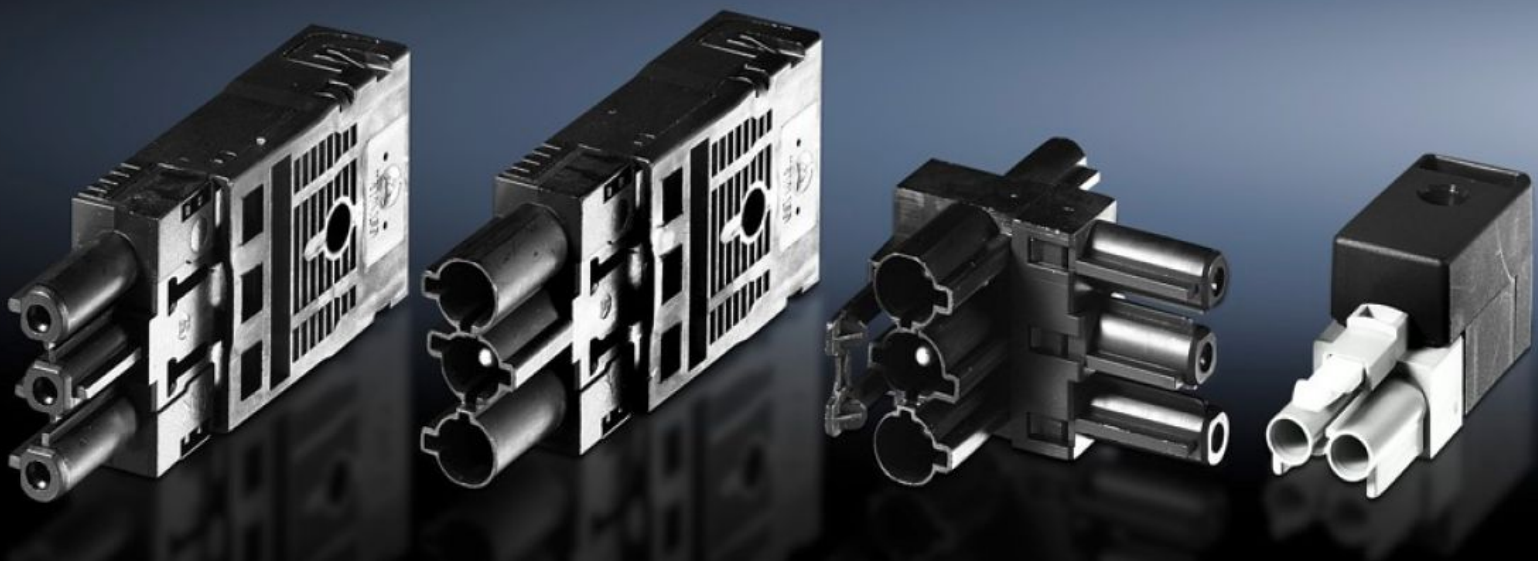

**Rittal – The System.**

Faster – better – everywhere.

**SZ 2507.400**

**Connection accessories for self-assembly**

State: 4/6/2026 (Source: [rittal.com/us-en](http://rittal.com/us-en))

ENCLOSURES

POWER DISTRIBUTION

# SZ 2507.400 - Connection accessories for self-assembly for universal light, courtesy light, and compact light

Outlets for thru-wiring power supply, connectors for thru-wiring connection component, T-distributor with 2 outlets and 1 connector, connector for door-operated switch cable.

## Features

Model No.	SZ 2507.400
Version	Connector for door-operated switch cable
Packaging unit	5 pc(s).
Net weight	0.055 kg
Gross weight	0.07 kg
Customs tariff number	85369095
ETIM 9	EC002625
ETIM 8	EC002625
ECLASS 8.0	27189234
Product description	SZ Connector, for door-opening switch wire, Connection accessories for self-assembly