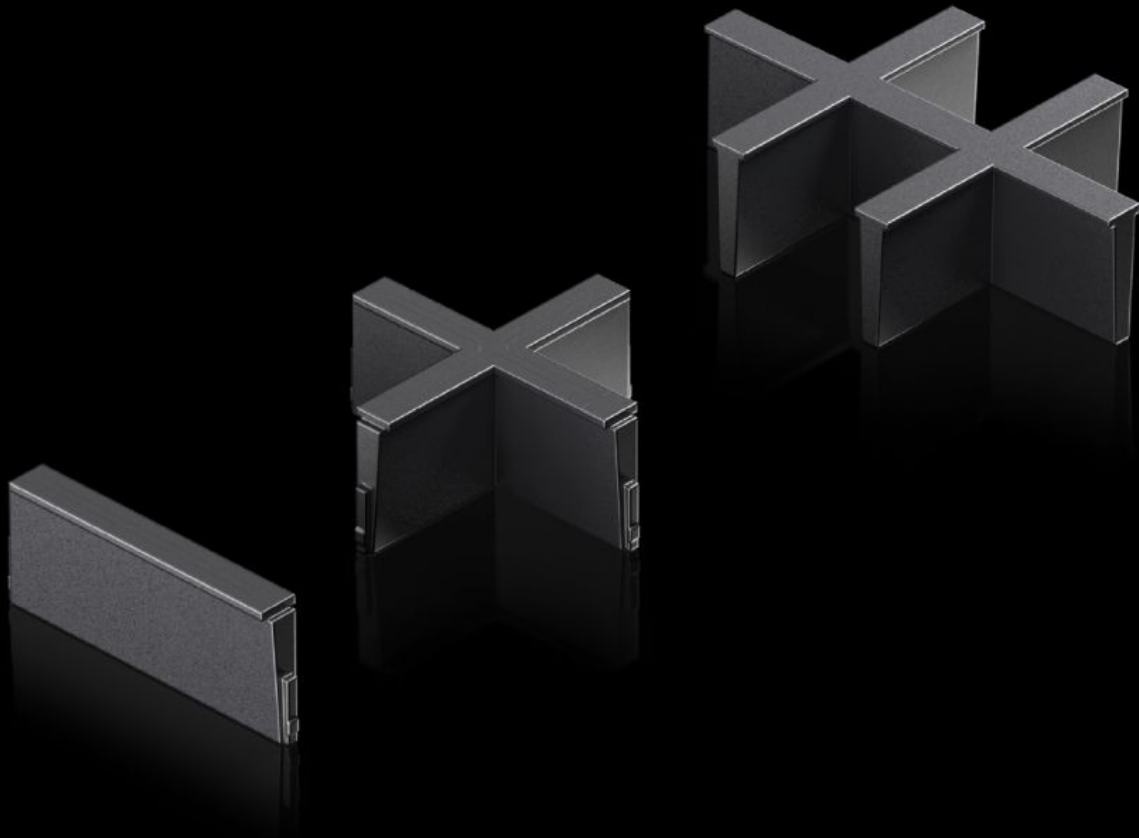

Rittal – The System.

Faster – better – everywhere.

AX 2582.400

Inlay

State: 7/11/2026 (Source: rittal.com/us-en)

ENCLOSURES

POWER DISTRIBUTION

CLIMATE CONTROL

IT INFRASTRUCTURE

SOFTWARE & SERVICES

FRIEDHELM LOH GROUP