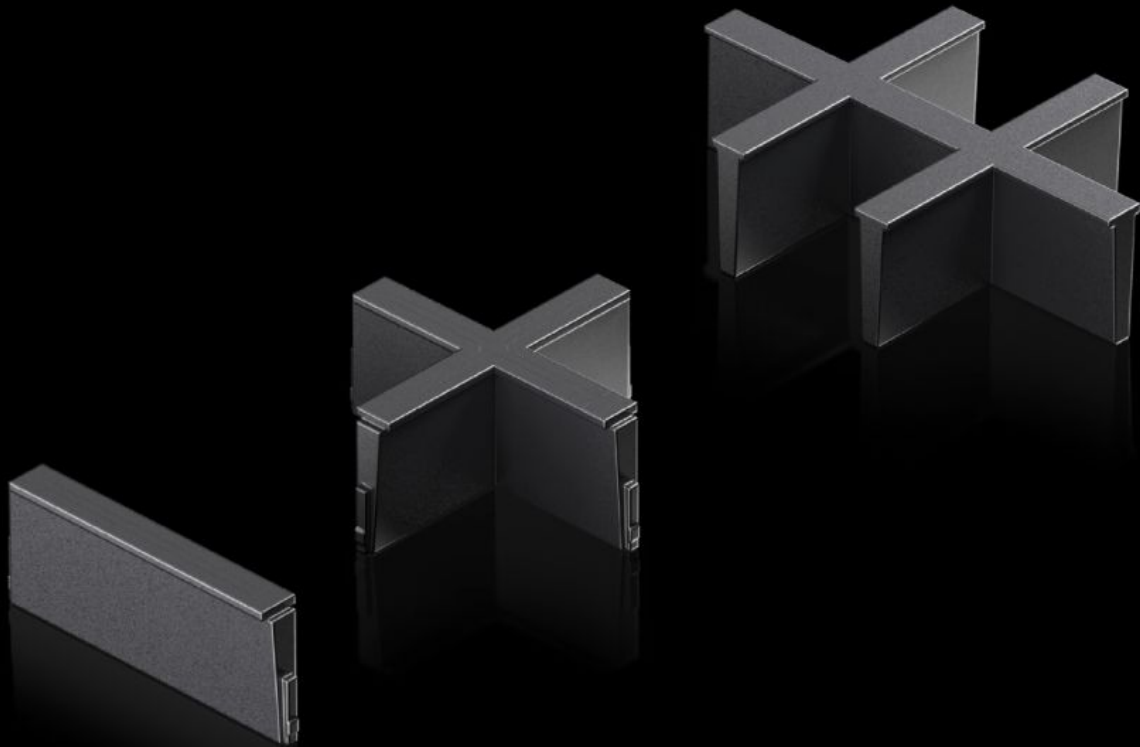

Rittal – The System.

Faster – better – everywhere.

AX 2582.400

Inlay

State: 4/2/2026 (Source: rittal.com/us-en)

ENCLOSURES

POWER DISTRIBUTION

CLIMATE CONTROL

IT INFRASTRUCTURE

SOFTWARE & SERVICES

FRIEDHELM LOH GROUP