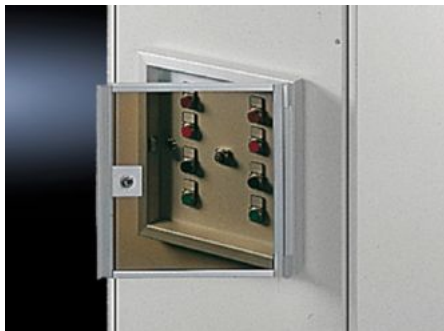

SOFTWARE & SERVICES

FRIEDHELM LOH GROUP

FT 2792.000 - Viewing Windows for operating panel

To protect display and control components. Suitable for AX and AE operating panels with an installation height of max. 35 mm.

Features

Model No.	FT 2792.000
Material	Frame: Aluminum, natural anodized. Glass panel: Smoked acrylic
Supply includes	Incl. lock insert # 3524 E
Suitable for Model No.	2742.010 2742.000
Suitable for	Enclosure type: Operating panel AX AE Width: = 377 mm Height: = 377 mm Enclosure type: Operating panel AX AE Width: = 14.8 " Height: = 14.8 "
Packaging unit	1 pc(s).
Net weight	2.086 kg
Gross weight	2.286 kg
Customs tariff number	76101000
ETIM 9	EC002527