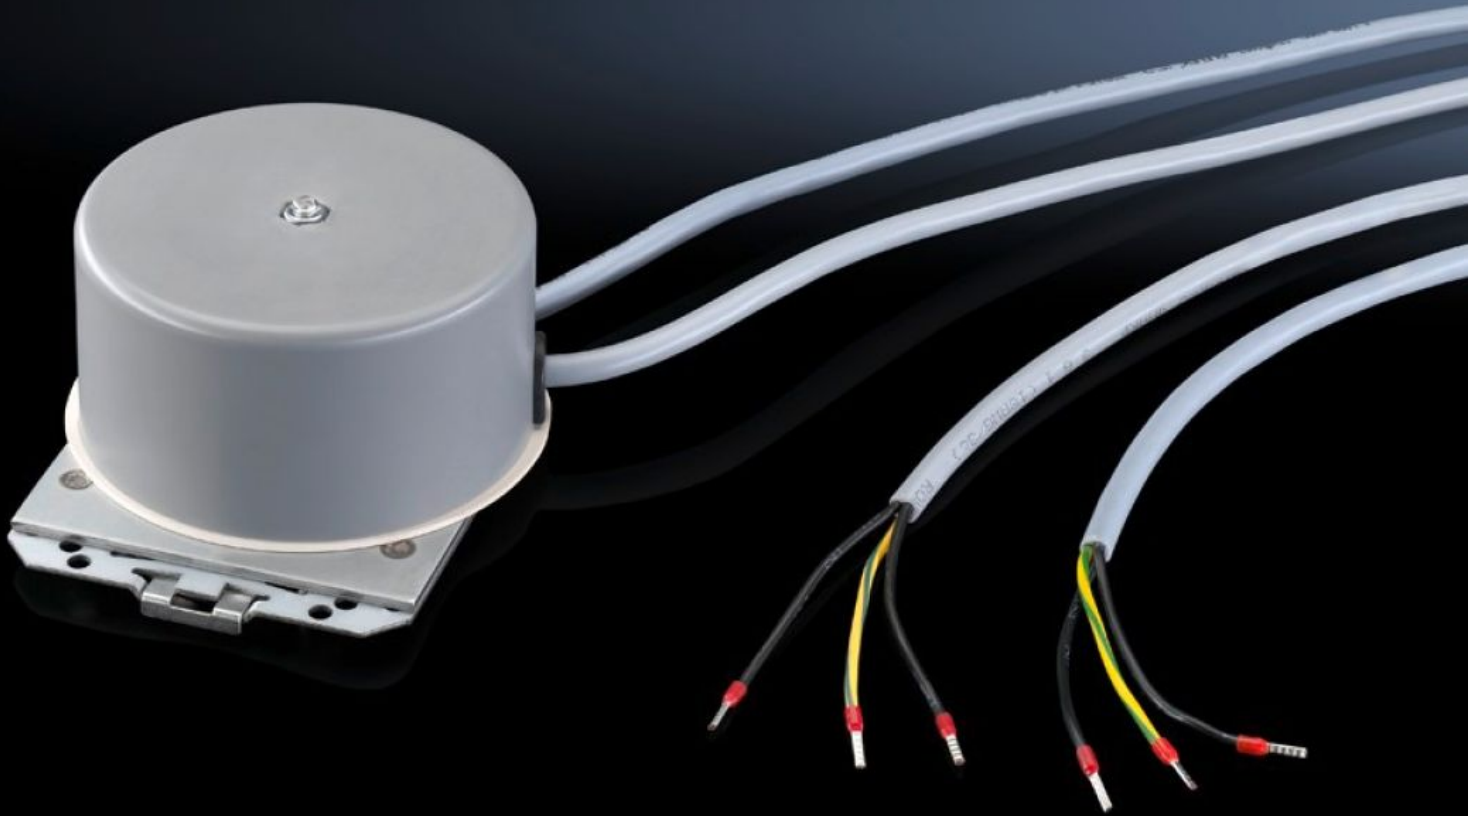

Rittal – The System.

Faster – better – everywhere.

SK 3397.815 Transformer

State: 5/21/2026 (Source: rittal.com/us-en)

ENCLOSURES

POWER DISTRIBUTION

CLIMATE CONTROL

IT INFRASTRUCTURE

SOFTWARE & SERVICES

FRIEDHELM LOH GROUP

SK 3397.815 - Transformer

Features

Model No.	SK 3397.815
Packaging unit	1 pc(s).
Net weight	7.059 kg
Gross weight	7.46 kg
Customs tariff number	85043121
ETIM 9	EC000855
ETIM 8	EC000855
ECLASS 8.0	27189269