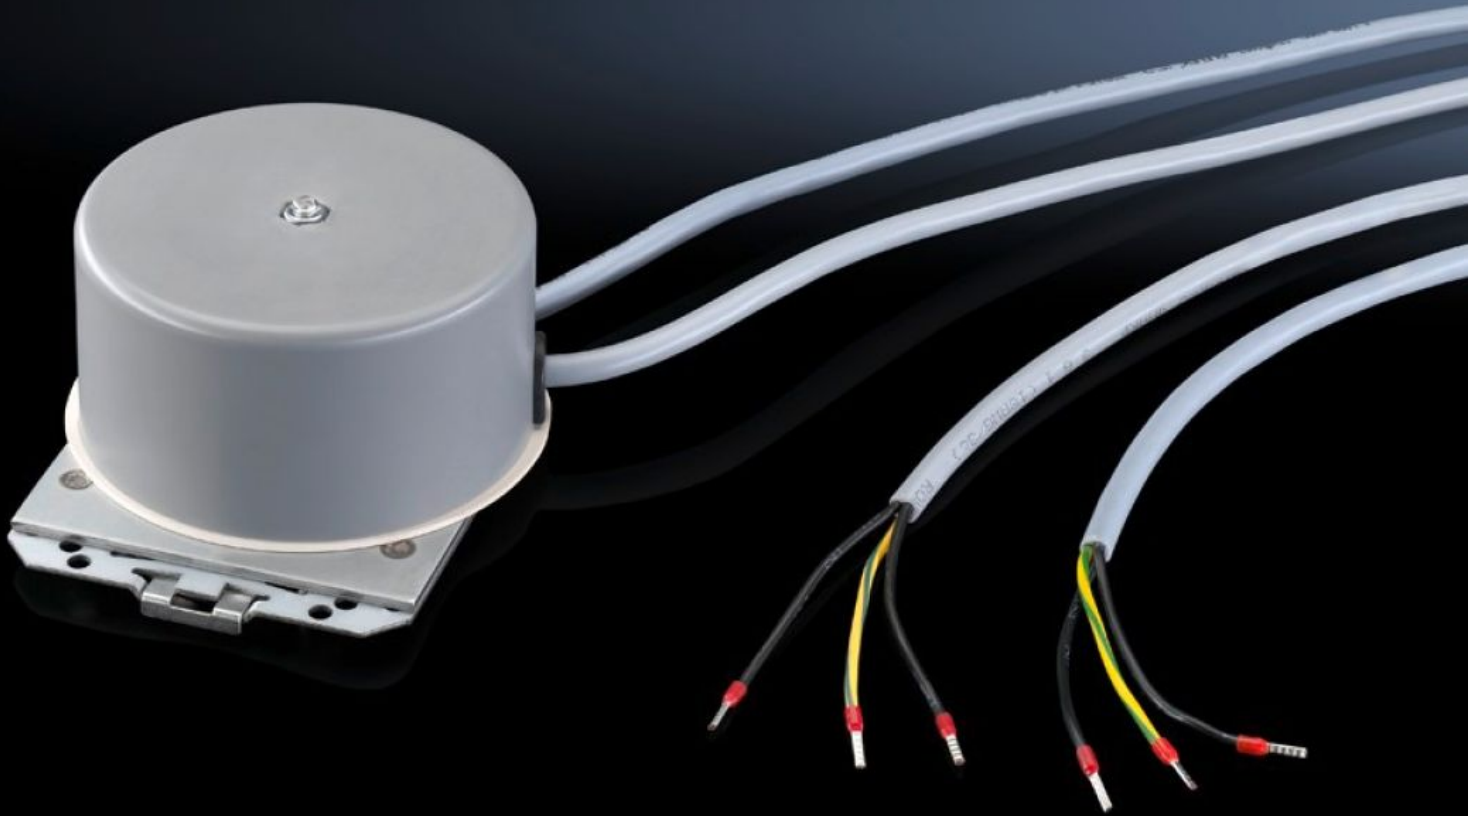

Rittal – The System.

Faster – better – everywhere.

SK 3397.815 Transformer

State: 7/1/2026 (Source: rittal.com/us-en)

ENCLOSURES

POWER DISTRIBUTION

CLIMATE CONTROL

IT INFRASTRUCTURE

SOFTWARE & SERVICES

FRIEDHELM LOH GROUP

SK 3397.815 - Transformer

Features

Model No.	SK 3397.815
Packaging unit	1 pc(s).
Net weight	7.059 kg
Gross weight	7.46 kg
Customs tariff number	85043121
ETIM 9	EC000855
ETIM 8	EC000855
ECLASS 8.0	27189269