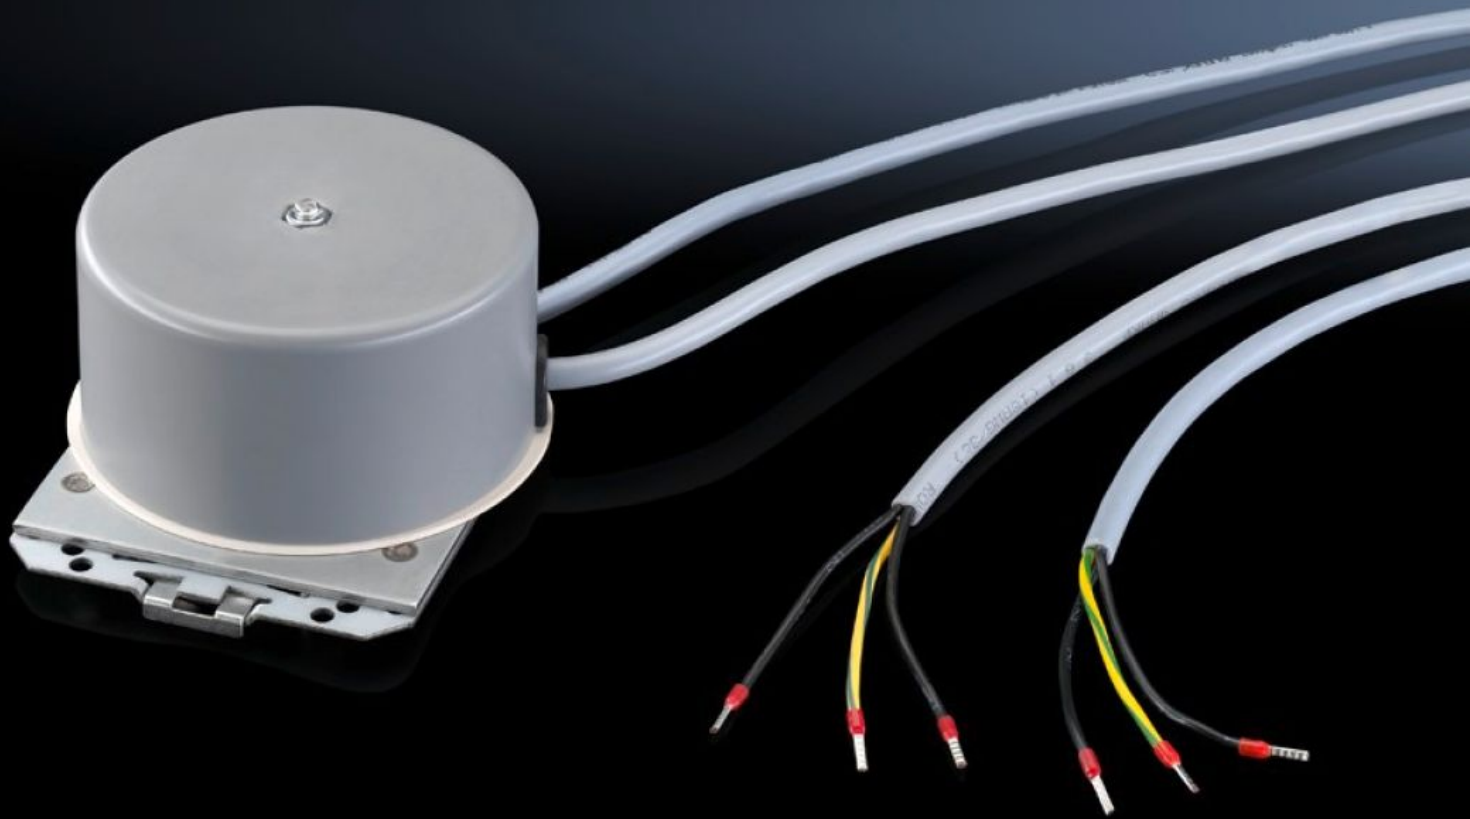

Rittal – The System.

Faster – better – everywhere.

SK 3397.836 Transformer

State: 7/11/2026 (Source: rittal.com/us-en)

ENCLOSURES

POWER DISTRIBUTION

CLIMATE CONTROL

IT INFRASTRUCTURE

SOFTWARE & SERVICES

FRIEDHELM LOH GROUP

SK 3397.836 - Transformer

Features

Model No.	SK 3397.836
Packaging unit	1 pc(s).
Net weight	9 kg
Gross weight	10.16 kg
Customs tariff number	85043121
ETIM 9	EC000855
ETIM 8	EC000855
ECLASS 8.0	27189269