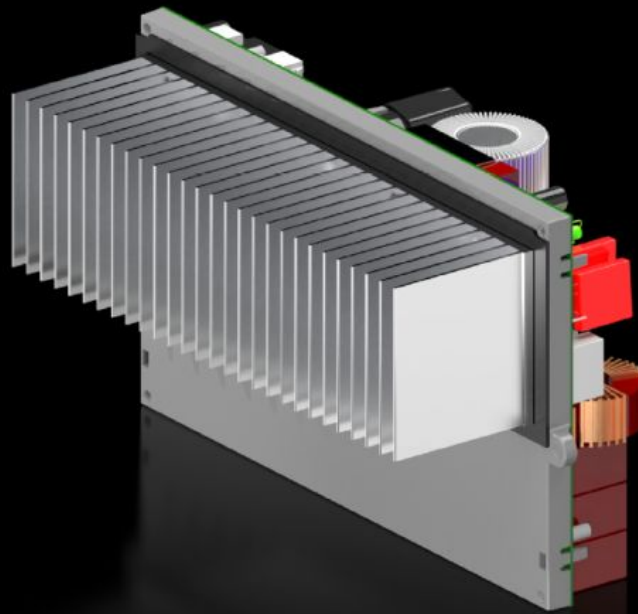

Rittal – The System.

Faster – better – everywhere.

SK 3398.342 Inverter

State: 4/24/2026 (Source: rittal.com/us-en)

ENCLOSURES

POWER DISTRIBUTION

CLIMATE CONTROL

IT INFRASTRUCTURE

SOFTWARE & SERVICES

FRIEDHELM LOH GROUP