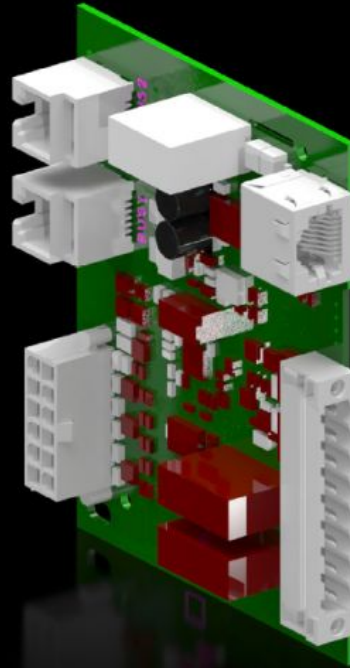

Rittal – The System.

Faster – better – everywhere.

SK 3398.354 I/O board

State: 4/22/2026 (Source: rittal.com/us-en)

ENCLOSURES

POWER DISTRIBUTION

CLIMATE CONTROL

IT INFRASTRUCTURE

SOFTWARE & SERVICES

FRIEDHELM LOH GROUP

SK 3398.354 - I/O board

Features

Model No.	SK 3398.354
Packaging unit	1 pc(s).
Net weight	0.17 kg
Gross weight	0.32 kg
Customs tariff number	85389091
ETIM 9	EC000320
ETIM 8	EC000532
ECLASS 8.0	29170101