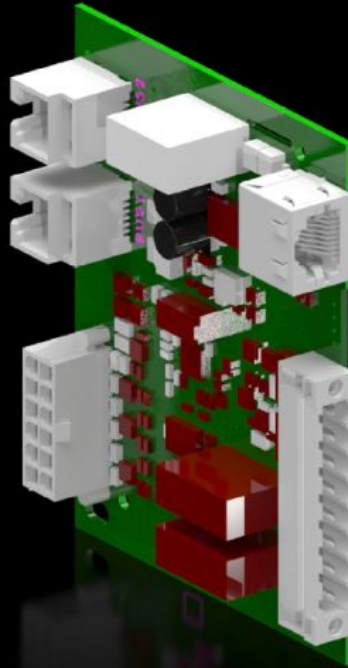

Rittal – The System.

Faster – better – everywhere.

SK 3398.354 I/O board

State: 6/22/2026 (Source: rittal.com/us-en)

ENCLOSURES

POWER DISTRIBUTION

CLIMATE CONTROL

IT INFRASTRUCTURE

SOFTWARE & SERVICES

FRIEDHELM LOH GROUP

SK 3398.354 - I/O board

Features

Model No.	SK 3398.354
Packaging unit	1 pc(s).
Net weight	0.17 kg
Gross weight	0.32 kg
Customs tariff number	85389091
ETIM 9	EC000320
ETIM 8	EC000532
ECLASS 8.0	29170101