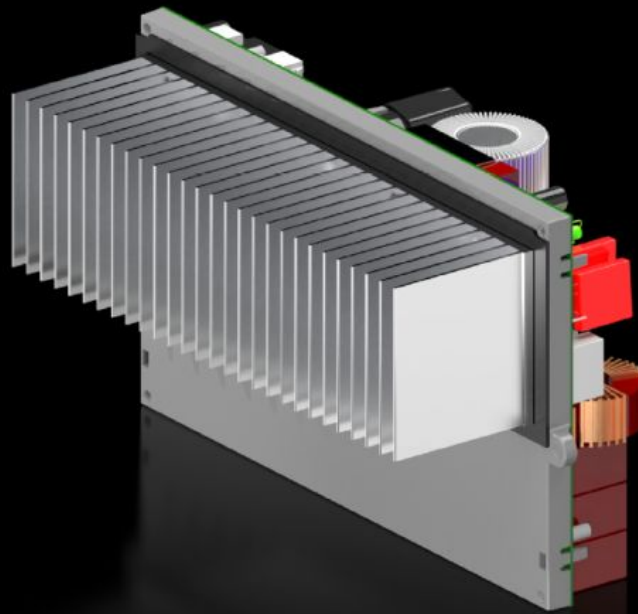

Rittal – The System.

Faster – better – everywhere.

SK 3398.408 Inverter

State: 4/4/2026 (Source: rittal.com/us-en)

ENCLOSURES

POWER DISTRIBUTION

CLIMATE CONTROL

IT INFRASTRUCTURE

SOFTWARE & SERVICES

FRIEDHELM LOH GROUP

SK 3398.408 - Inverter

Spare part

Features

Model No.	SK 3398.408
Suitable for Model No.	3334300 3188640 3188940 3189640 3189940 3334300 3334400
Packaging unit	1 pc(s).
Net weight	2.84 kg
Gross weight	3.485 kg
Customs tariff number	85044087
ETIM 9	EC000855
ETIM 8	EC000855
ECLASS 8.0	27189269