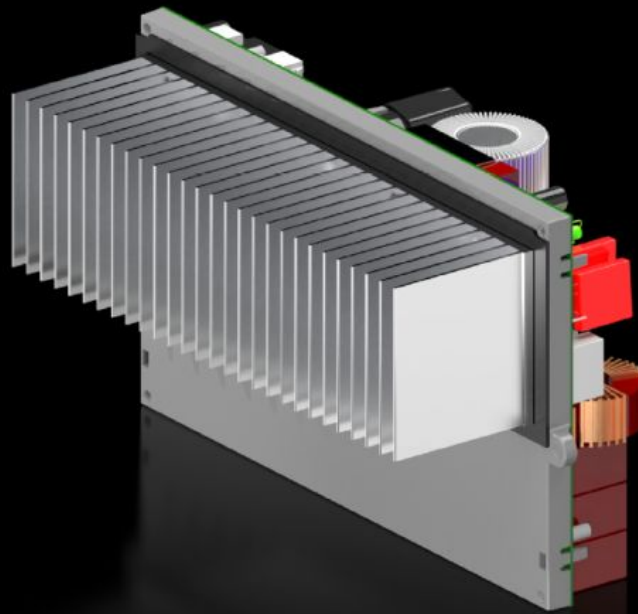

Rittal – The System.

Faster – better – everywhere.

SK 3398.408 Inverter

State: 6/15/2026 (Source: rittal.com/us-en)

ENCLOSURES

POWER DISTRIBUTION

CLIMATE CONTROL

IT INFRASTRUCTURE

SOFTWARE & SERVICES

FRIEDHELM LOH GROUP

SK 3398.408 - Inverter

Spare part

Features

Model No.	SK 3398.408
Suitable for Model No.	3334300 3188640 3188940 3189640 3189940 3334300 3334400
Packaging unit	1 pc(s).
Net weight	2.84 kg
Gross weight	3.485 kg
Customs tariff number	85044087
ETIM 9	EC000855
ETIM 8	EC000855
ECLASS 8.0	27189269