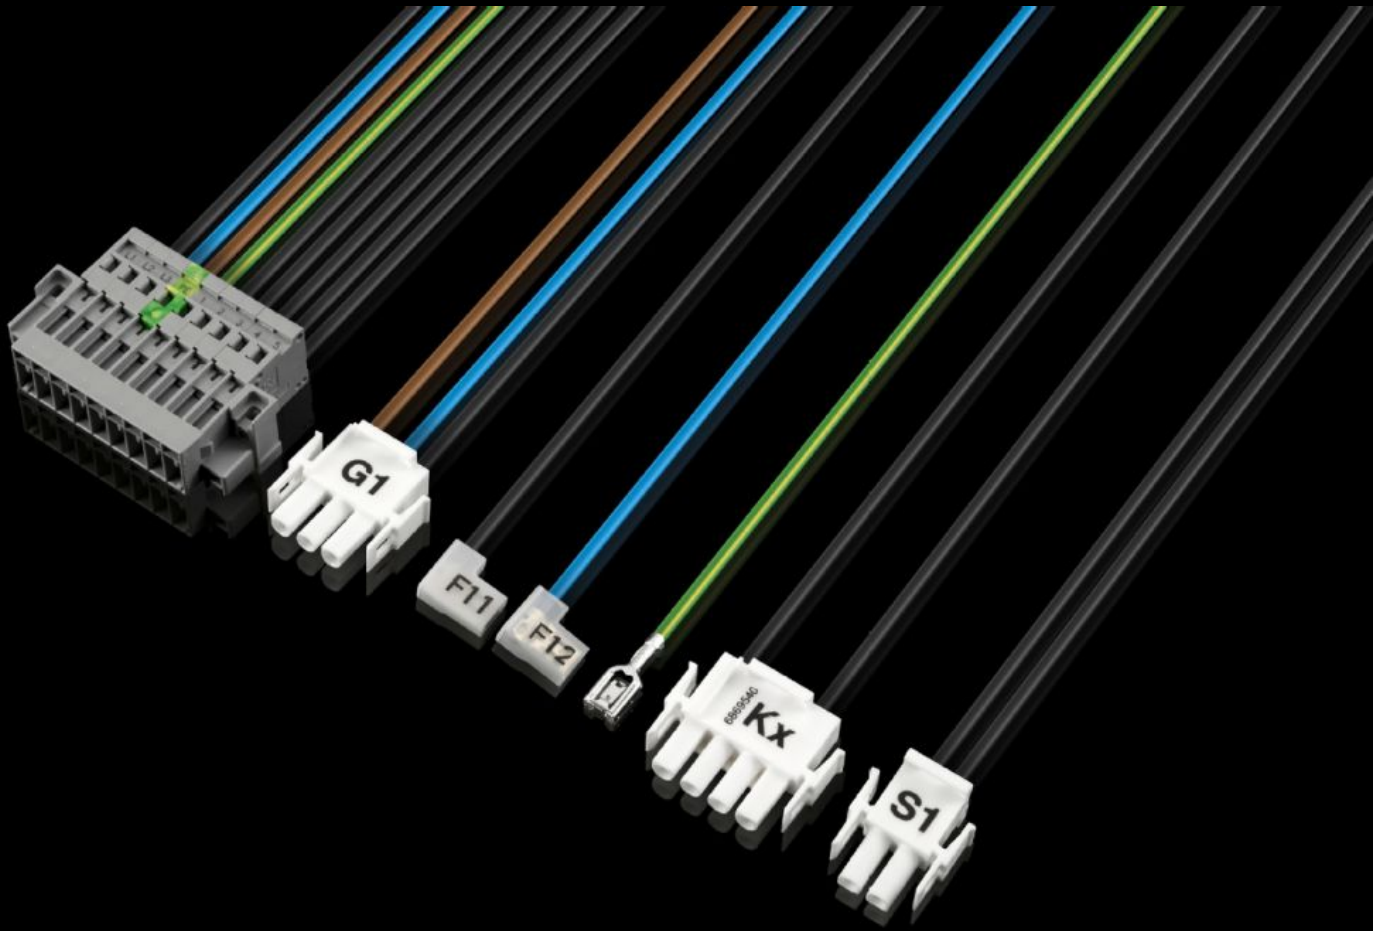

Rittal – The System.

Faster – better – everywhere.

SK 3398.461 Cable power input AC

State: 6/9/2026 (Source: rittal.com/us-en)

ENCLOSURES

POWER DISTRIBUTION

CLIMATE CONTROL

IT INFRASTRUCTURE

SOFTWARE & SERVICES

FRIEDHELM LOH GROUP

SK 3398.461 - Cable power input AC

Device-internal connection cable

Features

Model No.	SK 3398.461
Packaging unit	1 pc(s).
Net weight	0.13 kg
Gross weight	0.28 kg
Customs tariff number	85444290
