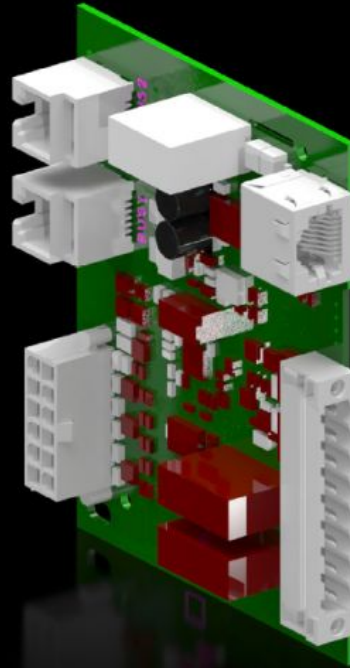

Rittal – The System.

Faster – better – everywhere.

SK 3398.568 I/O board

State: 4/22/2026 (Source: rittal.com/us-en)

ENCLOSURES

POWER DISTRIBUTION

CLIMATE CONTROL

IT INFRASTRUCTURE

SOFTWARE & SERVICES

FRIEDHELM LOH GROUP