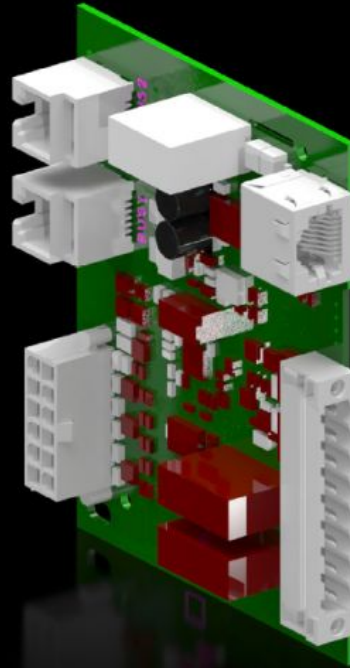

Rittal – The System.

Faster – better – everywhere.

SK 3398.568 I/O board

State: 6/22/2026 (Source: rittal.com/us-en)

ENCLOSURES

POWER DISTRIBUTION

CLIMATE CONTROL

IT INFRASTRUCTURE

SOFTWARE & SERVICES

FRIEDHELM LOH GROUP

SK 3398.568 - I/O board

Features

Model No.	SK 3398.568
Packaging unit	1 pc(s).
Net weight	0.6 kg
Gross weight	0.626 kg
Customs tariff number	85423190
ETIM 9	EC000320
ETIM 8	EC000532
ECLASS 8.0	29170101