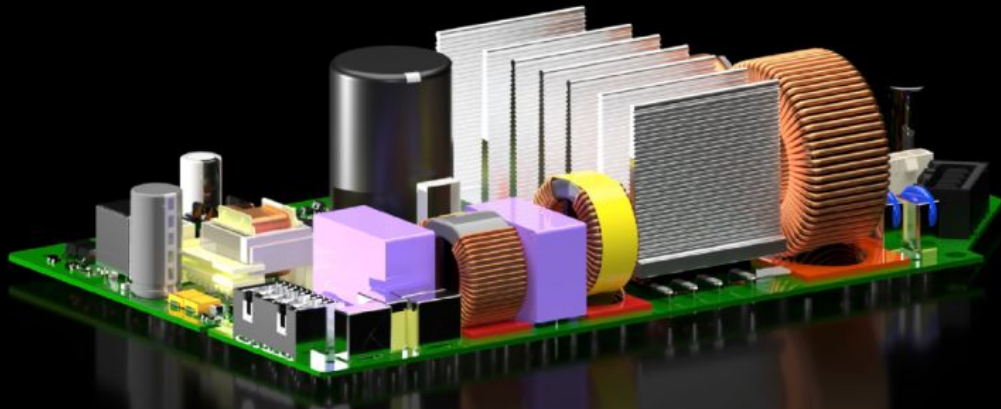

Rittal – The System.

Faster – better – everywhere.

SK 3398.595 Inverter

State: 7/6/2026 (Source: rittal.com/us-en)

ENCLOSURES

POWER DISTRIBUTION

CLIMATE CONTROL

IT INFRASTRUCTURE

SOFTWARE & SERVICES

FRIEDHELM LOH GROUP