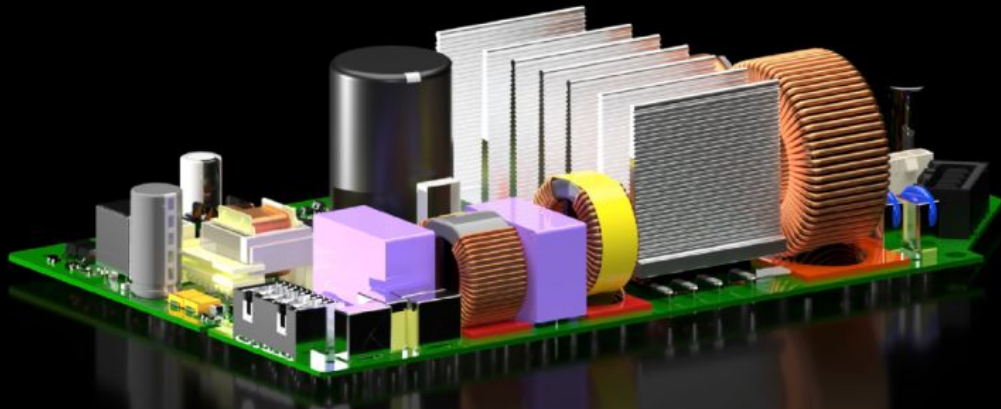

Rittal – The System.

Faster – better – everywhere.

SK 3398.596 Inverter

State: 5/24/2026 (Source: rittal.com/us-en)

ENCLOSURES

POWER DISTRIBUTION

CLIMATE CONTROL

IT INFRASTRUCTURE

SOFTWARE & SERVICES

FRIEDHELM LOH GROUP

SK 3398.596 - Inverter

Features

Model No.	SK 3398.596
Packaging unit	1 pc(s).
Net weight	0.81 kg
Gross weight	1.06 kg
Customs tariff number	85044087
ECLASS 8.0	29170101
