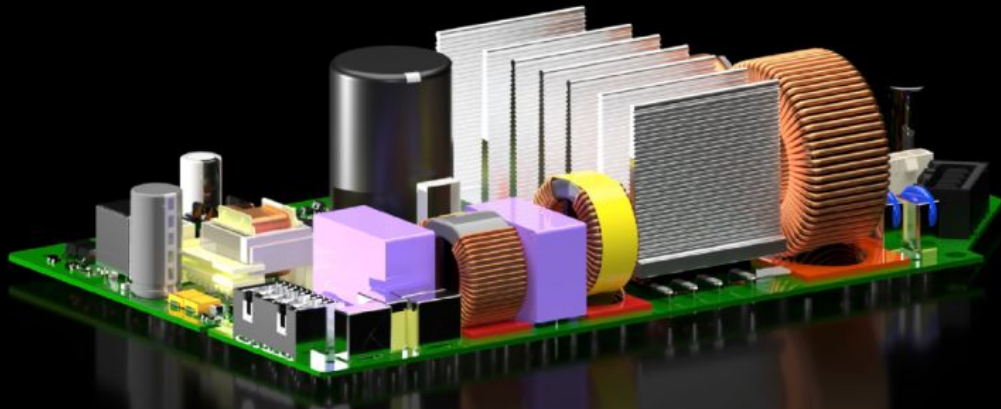

Rittal – The System.

Faster – better – everywhere.

SK 3398.596 Inverter

State: 6/14/2026 (Source: rittal.com/us-en)

ENCLOSURES

POWER DISTRIBUTION

CLIMATE CONTROL

IT INFRASTRUCTURE

SOFTWARE & SERVICES

FRIEDHELM LOH GROUP

SK 3398.596 - Inverter

Features

Model No.	SK 3398.596
Packaging unit	1 pc(s).
Net weight	0.81 kg
Gross weight	1.06 kg
Customs tariff number	85044087
ECLASS 8.0	29170101
