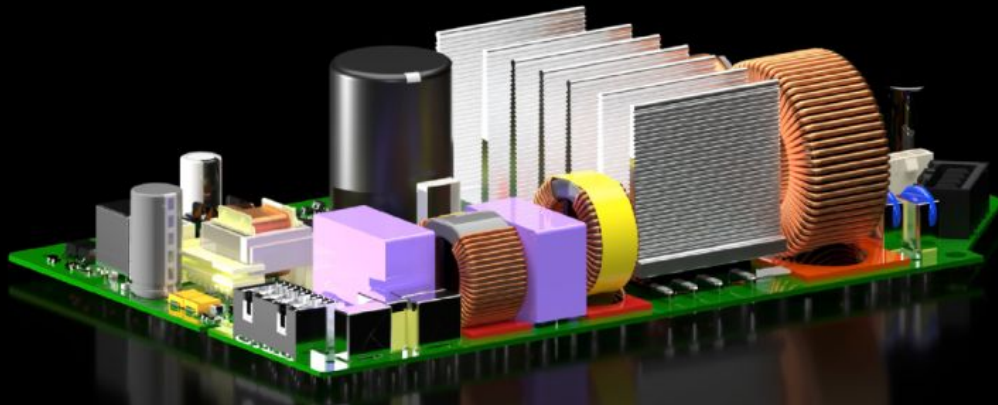

Rittal – The System.

Faster – better – everywhere.

SK 3398.596 Inverter

State: 7/6/2026 (Source: rittal.com/us-en)

ENCLOSURES

POWER DISTRIBUTION

CLIMATE CONTROL

IT INFRASTRUCTURE

SOFTWARE & SERVICES

FRIEDHELM LOH GROUP

SK 3398.596 - Inverter

Features

Model No.	SK 3398.596
Packaging unit	1 pc(s).
Net weight	0.81 kg
Gross weight	1.06 kg
Customs tariff number	85044087
ECLASS 8.0	29170101
