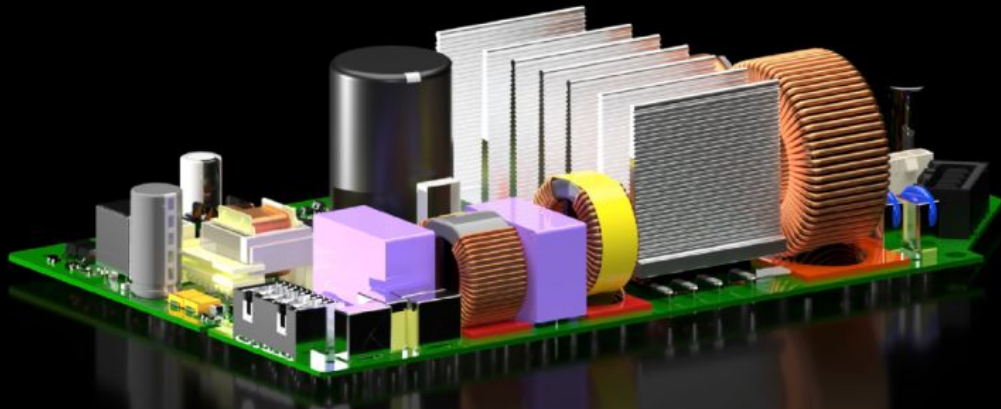

Rittal – The System.

Faster – better – everywhere.

SK 3398.596 Inverter

State: 4/30/2026 (Source: rittal.com/us-en)

ENCLOSURES

POWER DISTRIBUTION

CLIMATE CONTROL

IT INFRASTRUCTURE

SOFTWARE & SERVICES

FRIEDHELM LOH GROUP

SK 3398.596 - Inverter

Features

Model No.	SK 3398.596
Packaging unit	1 pc(s).
Net weight	0.81 kg
Gross weight	1.06 kg
Customs tariff number	85044087
ECLASS 8.0	29170101
