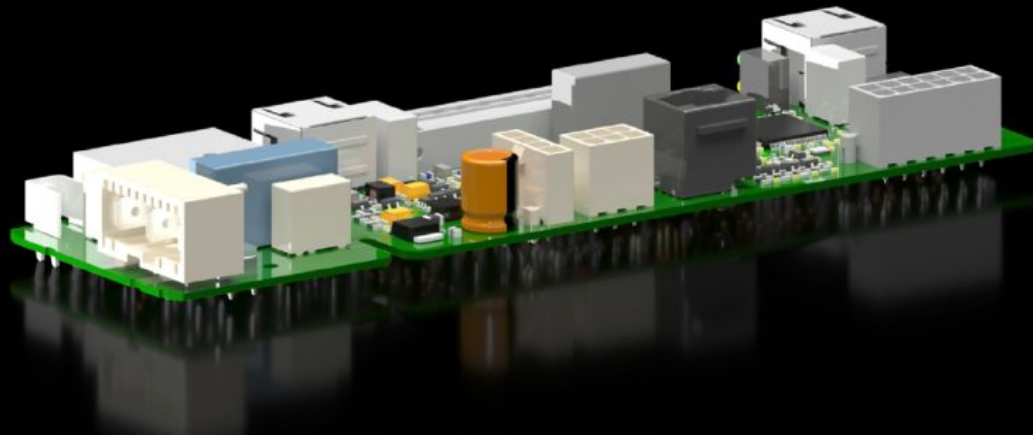

Rittal – The System.

Faster – better – everywhere.

SK 3398.598 Controller

State: 4/9/2026 (Source: rittal.com/us-en)

ENCLOSURES

POWER DISTRIBUTION

CLIMATE CONTROL

IT INFRASTRUCTURE

SOFTWARE & SERVICES

FRIEDHELM LOH GROUP