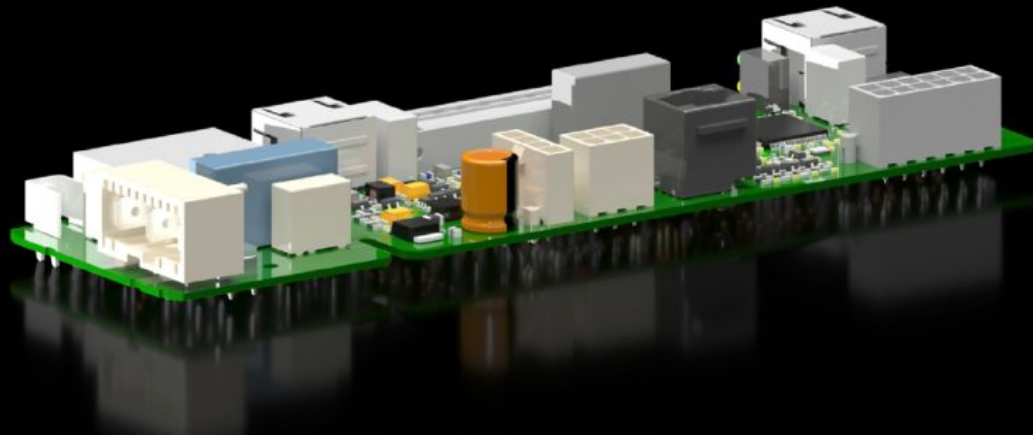

Rittal – The System.

Faster – better – everywhere.

SK 3398.598 Controller

State: 6/10/2026 (Source: rittal.com/us-en)

ENCLOSURES

POWER DISTRIBUTION

CLIMATE CONTROL

IT INFRASTRUCTURE

SOFTWARE & SERVICES

FRIEDHELM LOH GROUP

SK 3398.598 - Controller

Features

Model No.	SK 3398.598
Packaging unit	1 pc(s).
Net weight	0.11 kg
Gross weight	0.26 kg
Customs tariff number	90328900
ECLASS 8.0	29170101
