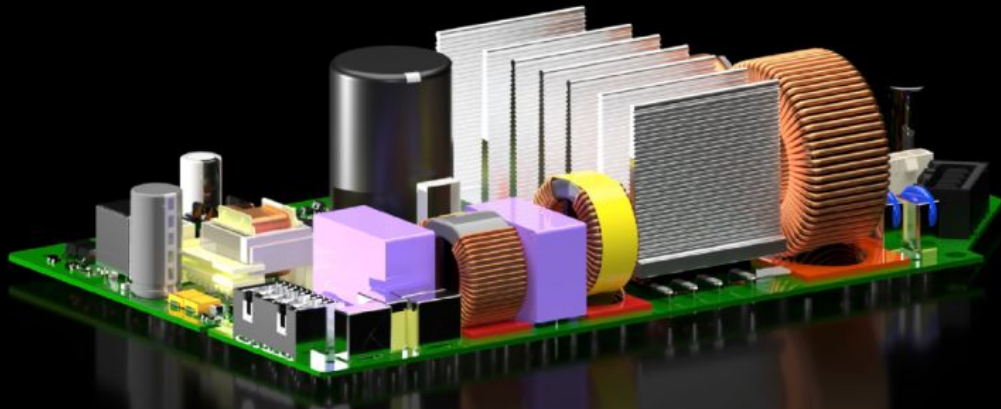

Rittal – The System.

Faster – better – everywhere.

SK 3398.646 Inverter

State: 7/6/2026 (Source: rittal.com/us-en)

ENCLOSURES

POWER DISTRIBUTION

CLIMATE CONTROL

IT INFRASTRUCTURE

SOFTWARE & SERVICES

FRIEDHELM LOH GROUP

SK 3398.646 - Inverter

Features

Model No.	SK 3398.646
Packaging unit	1 pc(s).
Net weight	0.85 kg
Gross weight	1.1 kg
Customs tariff number	85044087
ECLASS 8.0	29170101
