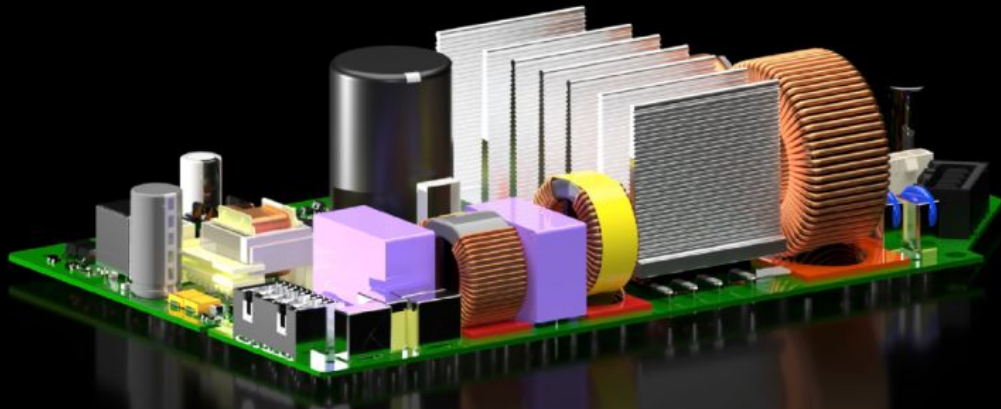

Rittal – The System.

Faster – better – everywhere.

SK 3398.646 Inverter

State: 6/14/2026 (Source: rittal.com/us-en)

ENCLOSURES

POWER DISTRIBUTION

CLIMATE CONTROL

IT INFRASTRUCTURE

SOFTWARE & SERVICES

FRIEDHELM LOH GROUP

SK 3398.646 - Inverter

Features

Model No.	SK 3398.646
Packaging unit	1 pc(s).
Net weight	0.85 kg
Gross weight	1.1 kg
Customs tariff number	85044087
ECLASS 8.0	29170101
