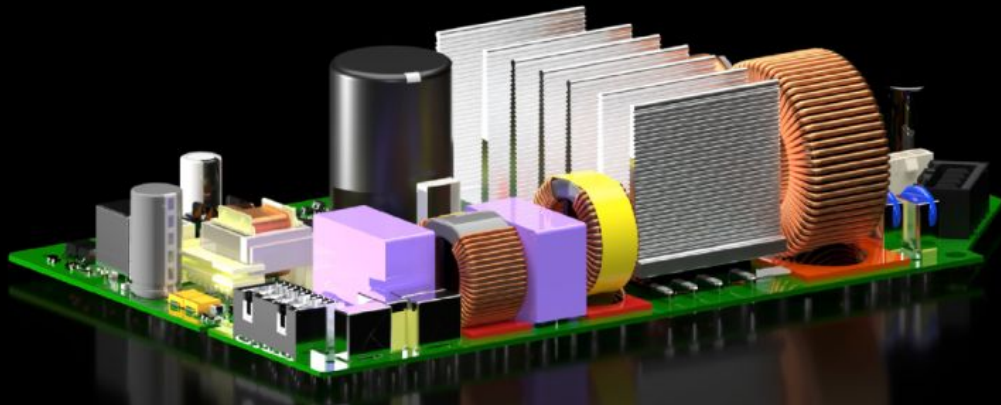

Rittal – The System.

Faster – better – everywhere.

SK 3398.646 Inverter

State: 5/24/2026 (Source: rittal.com/us-en)

ENCLOSURES

POWER DISTRIBUTION

CLIMATE CONTROL

IT INFRASTRUCTURE

SOFTWARE & SERVICES

FRIEDHELM LOH GROUP

SK 3398.646 - Inverter

Features

Model No.	SK 3398.646
Packaging unit	1 pc(s).
Net weight	0.85 kg
Gross weight	1.1 kg
Customs tariff number	85044087
ECLASS 8.0	29170101
