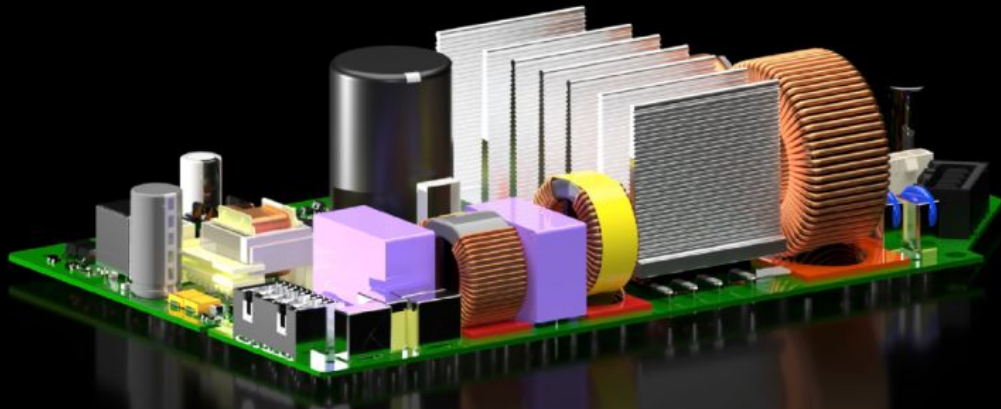

Rittal – The System.

Faster – better – everywhere.

SK 3398.646 Inverter

State: 7/6/2026 (Source: rittal.com/us-en)

ENCLOSURES

POWER DISTRIBUTION

CLIMATE CONTROL

IT INFRASTRUCTURE

SOFTWARE & SERVICES

FRIEDHELM LOH GROUP