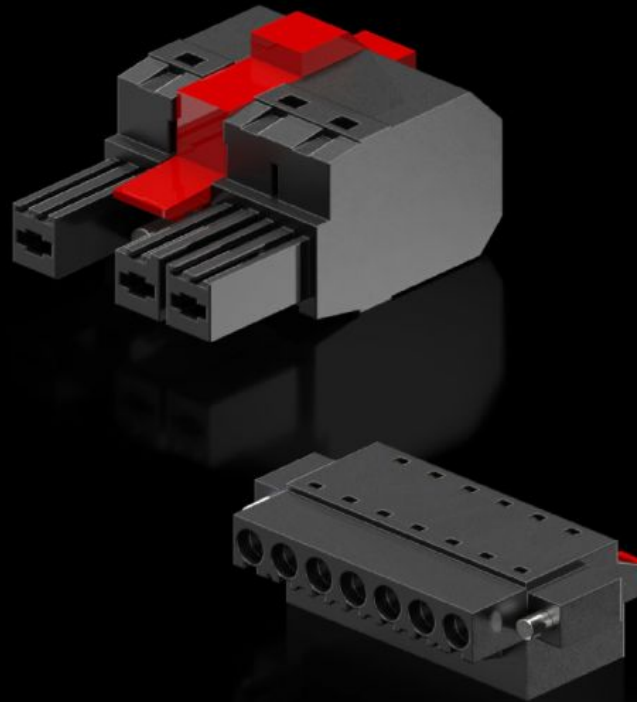

Rittal – The System.

Faster – better – everywhere.

SK 3398.658 Connector

State: 5/13/2026 (Source: rittal.com/us-en)

ENCLOSURES

POWER DISTRIBUTION

CLIMATE CONTROL

IT INFRASTRUCTURE

SOFTWARE & SERVICES

FRIEDHELM LOH GROUP