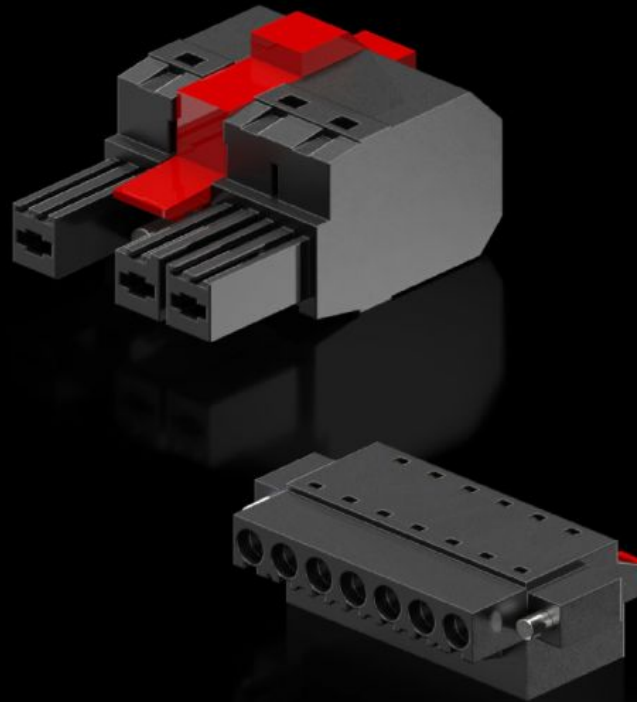

Rittal – The System.

Faster – better – everywhere.

SK 3398.658 Connector

State: 5/13/2026 (Source: rittal.com/us-en)

ENCLOSURES

POWER DISTRIBUTION

CLIMATE CONTROL

IT INFRASTRUCTURE

SOFTWARE & SERVICES

FRIEDHELM LOH GROUP

SK 3398.658 - Connector

Features

Model No.	SK 3398.658
Packaging unit	1 Set
Net weight	0.03 kg
Gross weight	0.035 kg
Customs tariff number	85369095
ECLASS 8.0	27180704
Product description	for wall-mounted cooling unit Blue e+ S