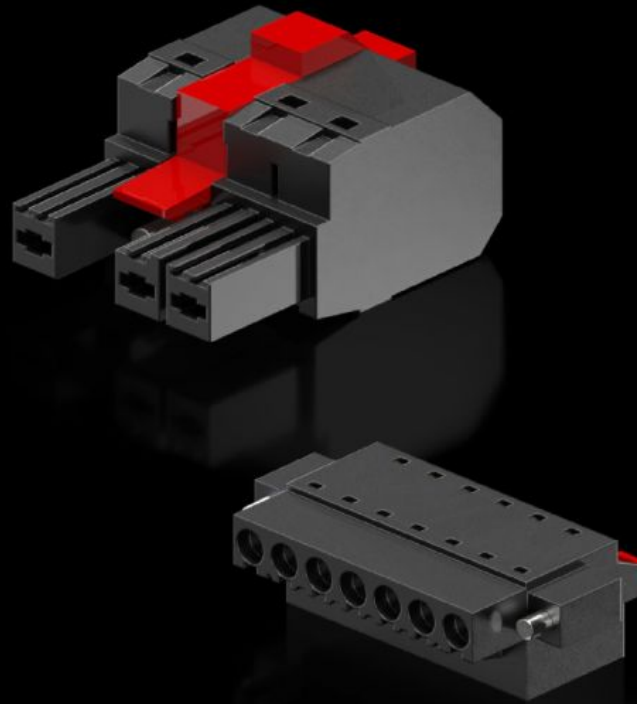

Rittal – The System.

Faster – better – everywhere.

SK 3398.658 Connector

State: 6/14/2026 (Source: rittal.com/us-en)

ENCLOSURES

POWER DISTRIBUTION

CLIMATE CONTROL

IT INFRASTRUCTURE

SOFTWARE & SERVICES

FRIEDHELM LOH GROUP

SK 3398.658 - Connector

Features

| | |
|-----------------------|---|
| Model No. | SK 3398.658 |
| Packaging unit | 1 Set |
| Net weight | 0.03 kg |
| Gross weight | 0.035 kg |
| Customs tariff number | 85369095 |
| ECLASS 8.0 | 27180704 |
| Product description | for wall-mounted cooling unit Blue e+ S |