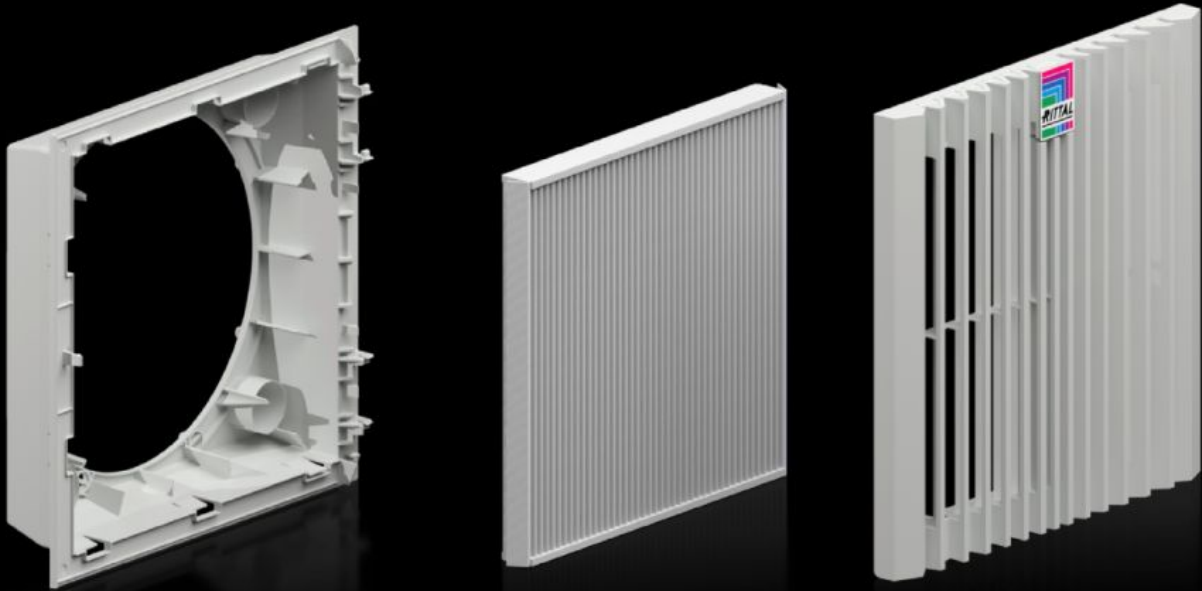

Rittal – The System.

Faster – better – everywhere.

SK 3399.911 Filter housing

State: 6/18/2026 (Source: rittal.com/us-en)

ENCLOSURES

POWER DISTRIBUTION

CLIMATE CONTROL

IT INFRASTRUCTURE

SOFTWARE & SERVICES

FRIEDHELM LOH GROUP

SK 3399.911 - Filter housing for filter fans

Complete filter housing unit for tool-free mounting on surfaces.

Features

Model No.	SK 3399.911
Version	wall-mounted
Benefits	Highest airflow through pleated filter in delivery condition Easy filter change thanks to a new opening mechanism on the louvre grille Faster assembly on the enclosure due to optimized snap hooks Tool-free mounting
Color	RAL 7035
Supply includes	Complete unit ready to install, including pleated filter
Dimensions	Width: 148.5 mm Height: 148.5 mm Width: 5.85 " Height: 5.85 "
Packaging unit	1 pc(s).
Net weight	0.25 kg
Gross weight	0.305 kg
Customs tariff number	39269097
ETIM 8	EC000320
ECLASS 8.0	27180716