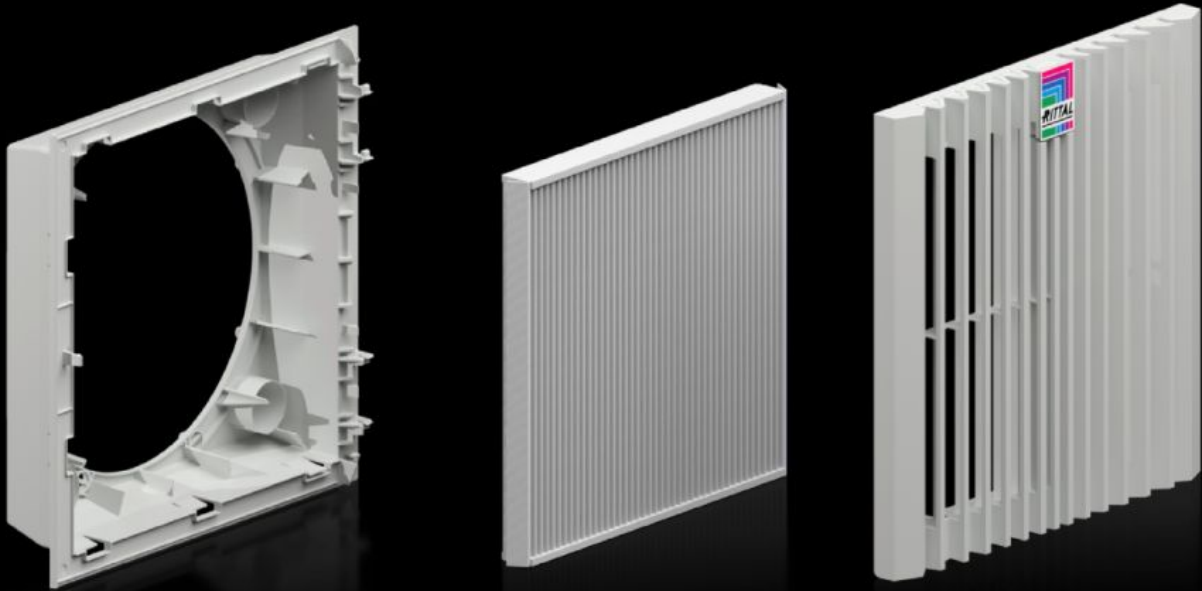

Rittal – The System.

Faster – better – everywhere.

SK 3399.911 Filter housing

State: 7/8/2026 (Source: rittal.com/us-en)

ENCLOSURES

POWER DISTRIBUTION

CLIMATE CONTROL

IT INFRASTRUCTURE

SOFTWARE & SERVICES

FRIEDHELM LOH GROUP

SK 3399.911 - Filter housing for filter fans

Complete filter housing unit for tool-free mounting on surfaces.

Features

Model No.	SK 3399.911
Version	wall-mounted
Benefits	Highest airflow through pleated filter in delivery condition Easy filter change thanks to a new opening mechanism on the louvre grille Faster assembly on the enclosure due to optimized snap hooks Tool-free mounting
Color	RAL 7035
Supply includes	Complete unit ready to install, including pleated filter
Dimensions	Width: 148.5 mm Height: 148.5 mm Width: 5.85 " Height: 5.85 "
Packaging unit	1 pc(s).
Net weight	0.25 kg
Gross weight	0.305 kg
Customs tariff number	39269097
ETIM 8	EC000320
ECLASS 8.0	27180716