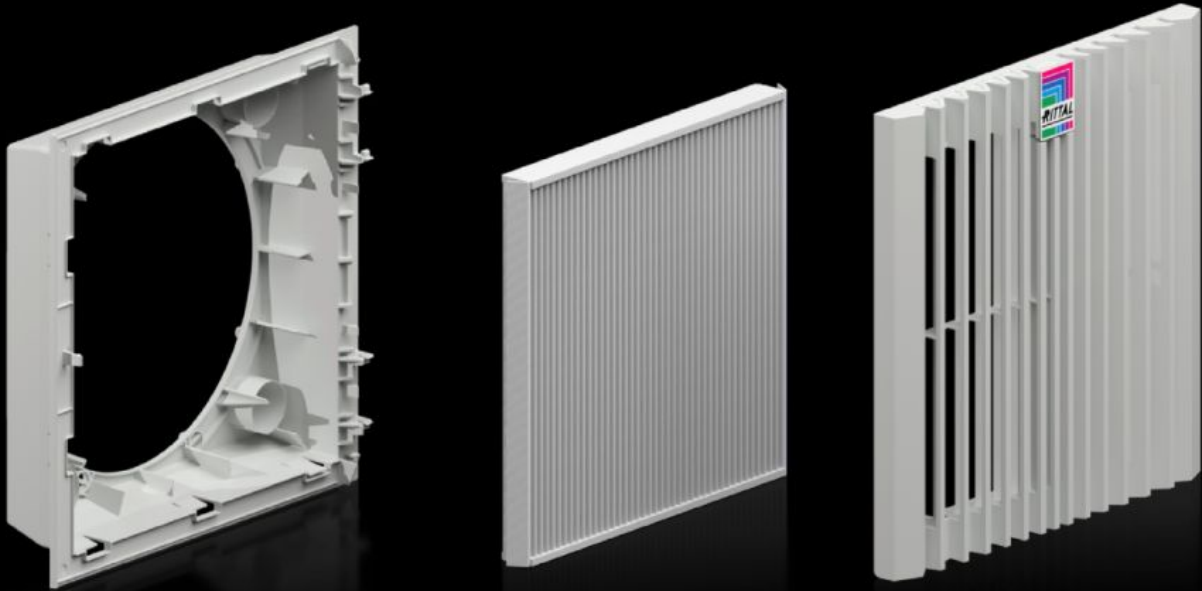

Rittal – The System.

Faster – better – everywhere.

SK 3399.912 Filter housing

State: 6/28/2026 (Source: rittal.com/us-en)

ENCLOSURES

POWER DISTRIBUTION

CLIMATE CONTROL

IT INFRASTRUCTURE

SOFTWARE & SERVICES

FRIEDHELM LOH GROUP

SK 3399.912 - Filter housing for filter fans

Complete filter housing unit for tool-free mounting on surfaces.

Features

Model No.	SK 3399.912
Version	wall-mounted
Benefits	Highest airflow through pleated filter in delivery condition Easy filter change thanks to a new opening mechanism on the louvre grille Faster assembly on the enclosure due to optimized snap hooks Tool-free mounting
Color	RAL 7035
Supply includes	Complete unit ready to install, including pleated filter
Dimensions	Width: 204 mm Height: 204 mm Width: 8.03 " Height: 8.03 "
Packaging unit	1 pc(s).
Net weight	0.4 kg
Gross weight	0.684 kg
Customs tariff number	39269097
ETIM 8	EC000320
ECLASS 8.0	27180716