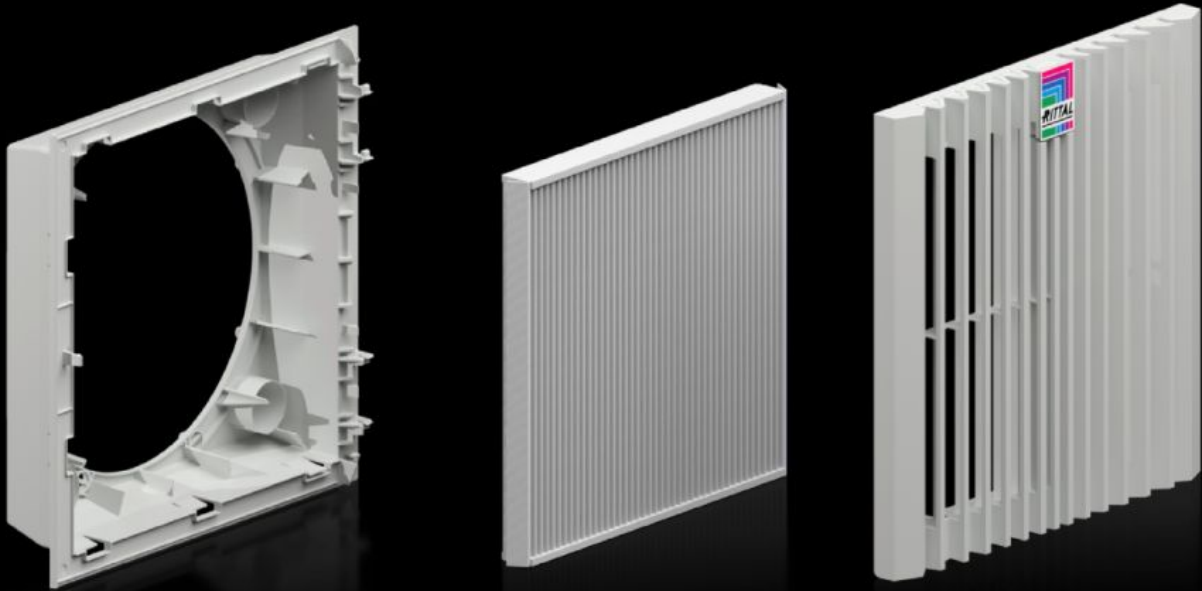

Rittal – The System.

Faster – better – everywhere.

SK 3399.913 Filter housing

State: 6/18/2026 (Source: rittal.com/us-en)

ENCLOSURES

POWER DISTRIBUTION

CLIMATE CONTROL

IT INFRASTRUCTURE

SOFTWARE & SERVICES

FRIEDHELM LOH GROUP