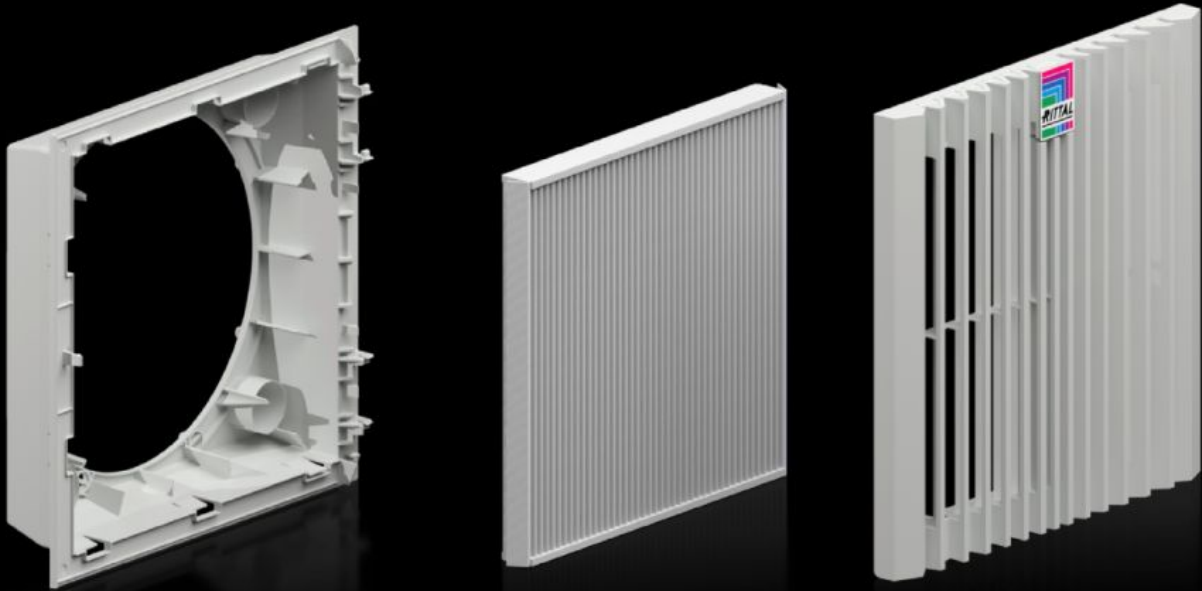

Rittal – The System.

Faster – better – everywhere.

SK 3399.913 Filter housing

State: 6/18/2026 (Source: rittal.com/us-en)

ENCLOSURES

POWER DISTRIBUTION

CLIMATE CONTROL

IT INFRASTRUCTURE

SOFTWARE & SERVICES

FRIEDHELM LOH GROUP

SK 3399.913 - Filter housing for filter fans

Complete filter housing unit for tool-free mounting on surfaces.

Features

Model No.	SK 3399.913
Version	wall-mounted
Benefits	Highest airflow through pleated filter in delivery condition Easy filter change thanks to a new opening mechanism on the louvre grille Faster assembly on the enclosure due to optimized snap hooks Tool-free mounting
Color	RAL 7035
Supply includes	Complete unit ready to install, including pleated filter
Dimensions	Width: 255 mm Height: 255 mm Width: 10 " Height: 10 "
Packaging unit	1 pc(s).
Net weight	0.95 kg
Gross weight	1.024 kg
Customs tariff number	39269097
ETIM 8	EC000320
ECLASS 8.0	27180716