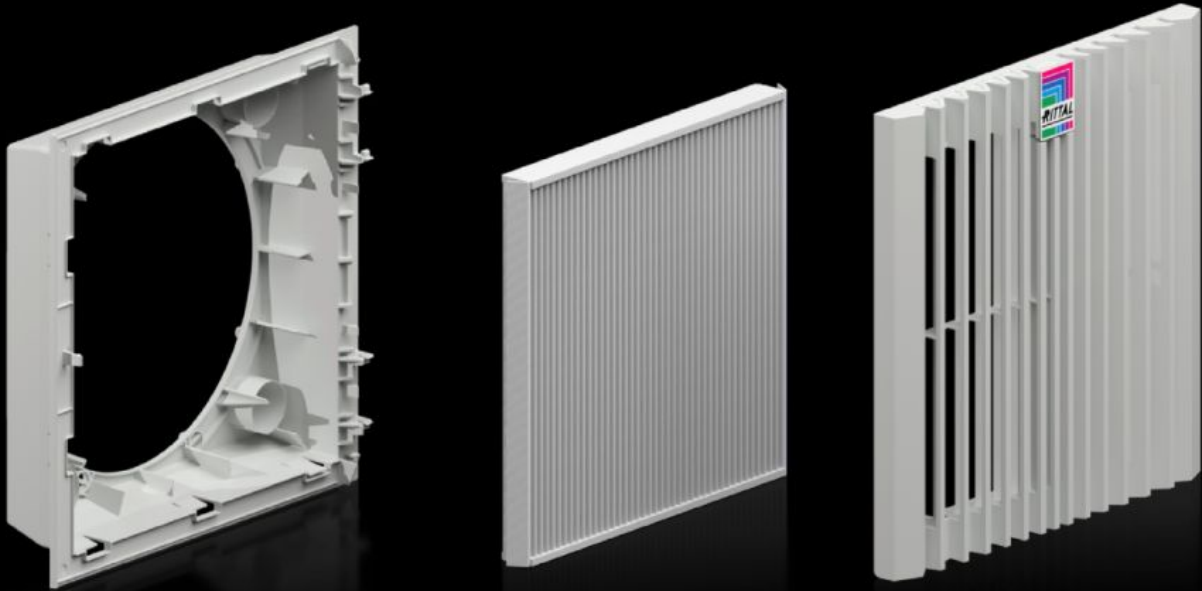

Rittal – The System.

Faster – better – everywhere.

SK 3399.914 Filter housing

State: 6/18/2026 (Source: rittal.com/us-en)

ENCLOSURES

POWER DISTRIBUTION

CLIMATE CONTROL

IT INFRASTRUCTURE

SOFTWARE & SERVICES

FRIEDHELM LOH GROUP

SK 3399.914 - Filter housing for filter fans

Complete filter housing unit for tool-free mounting on surfaces.

Features

Model No.	SK 3399.914
Version	wall-mounted
Benefits	Highest airflow through pleated filter in delivery condition Easy filter change thanks to a new opening mechanism on the louvre grille Faster assembly on the enclosure due to optimized snap hooks Tool-free mounting
Color	RAL 7035
Supply includes	Complete unit ready to install, including pleated filter
Dimensions	Width: 323 mm Height: 323 mm Width: 12.7 " Height: 12.7 "
Packaging unit	1 pc(s).
Net weight	0.96 kg
Gross weight	1.521 kg
Customs tariff number	39269097
ETIM 8	EC000320
ECLASS 8.0	27180716