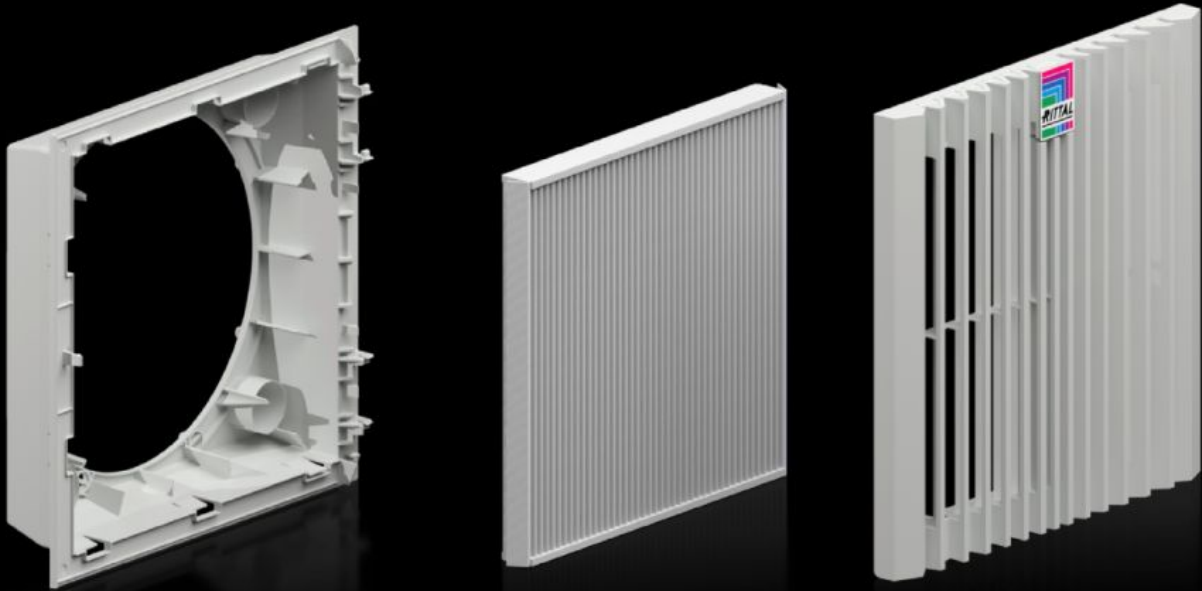

Rittal – The System.

Faster – better – everywhere.

SK 3399.914 Filter housing

State: 5/1/2026 (Source: rittal.com/us-en)

ENCLOSURES

POWER DISTRIBUTION

CLIMATE CONTROL

IT INFRASTRUCTURE

SOFTWARE & SERVICES

FRIEDHELM LOH GROUP