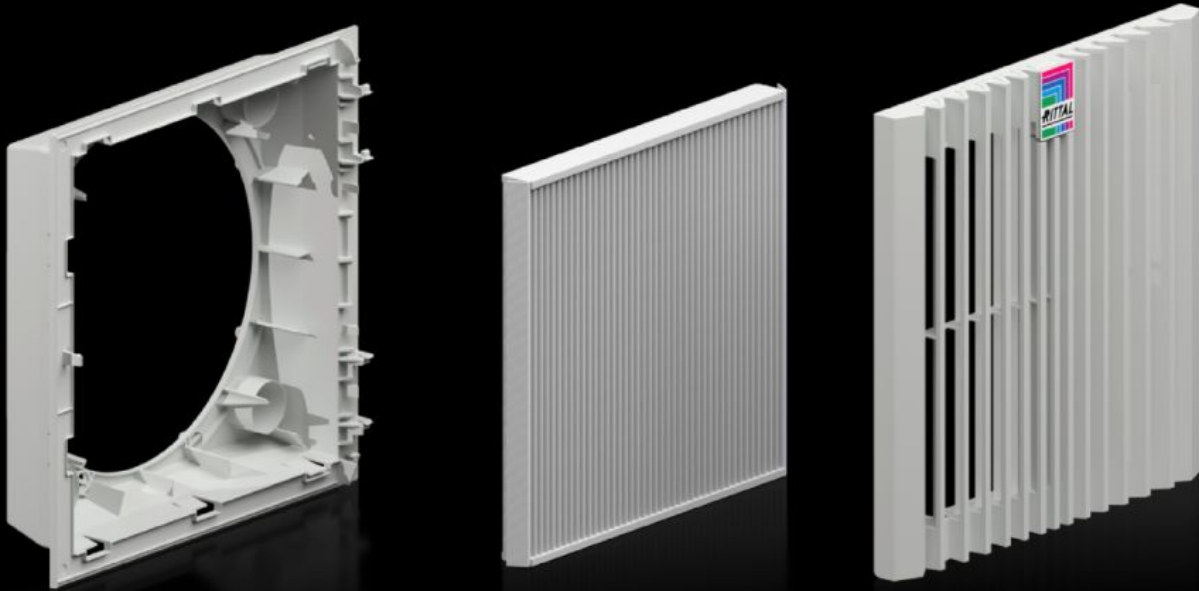

Rittal – The System.

Faster – better – everywhere.

SK 3399.914 Filter housing

State: 7/8/2026 (Source: rittal.com/us-en)

ENCLOSURES

POWER DISTRIBUTION

CLIMATE CONTROL

IT INFRASTRUCTURE

SOFTWARE & SERVICES

FRIEDHELM LOH GROUP