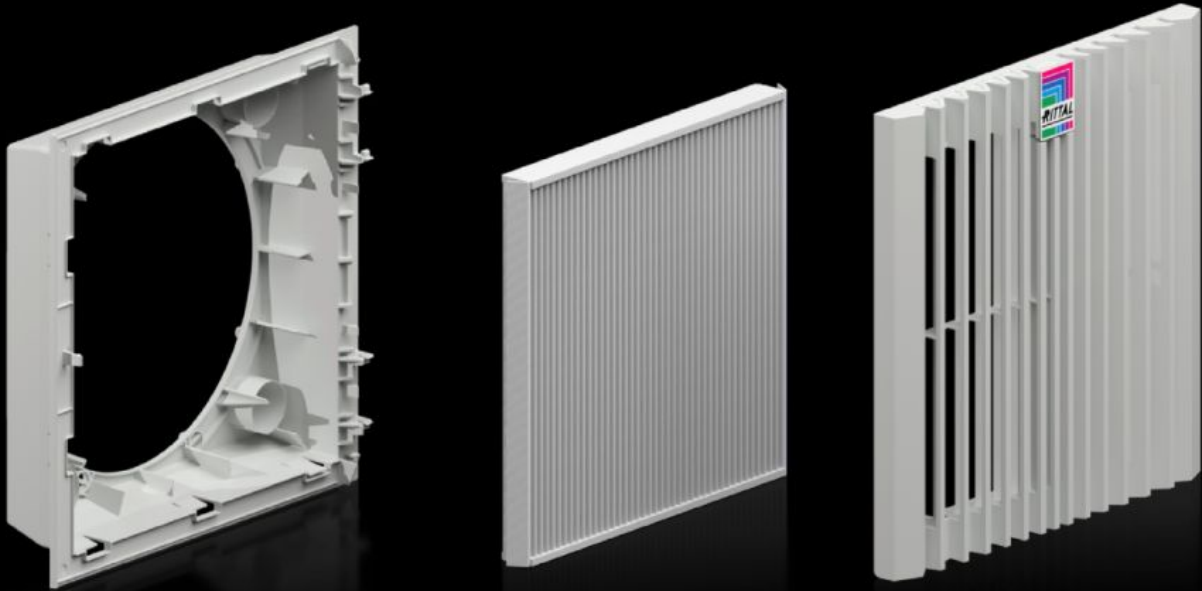

Rittal – The System.

Faster – better – everywhere.

SK 3399.914 Filter housing

State: 5/1/2026 (Source: rittal.com/us-en)

ENCLOSURES

POWER DISTRIBUTION

CLIMATE CONTROL

IT INFRASTRUCTURE

SOFTWARE & SERVICES

FRIEDHELM LOH GROUP

SK 3399.914 - Filter housing for filter fans

Complete filter housing unit for tool-free mounting on surfaces.

Features

Model No.	SK 3399.914
Version	wall-mounted
Benefits	Highest airflow through pleated filter in delivery condition Easy filter change thanks to a new opening mechanism on the louvre grille Faster assembly on the enclosure due to optimized snap hooks Tool-free mounting
Color	RAL 7035
Supply includes	Complete unit ready to install, including pleated filter
Dimensions	Width: 323 mm Height: 323 mm Width: 12.7 " Height: 12.7 "
Packaging unit	1 pc(s).
Net weight	0.96 kg
Gross weight	1.521 kg
Customs tariff number	39269097
ETIM 8	EC000320
ECLASS 8.0	27180716