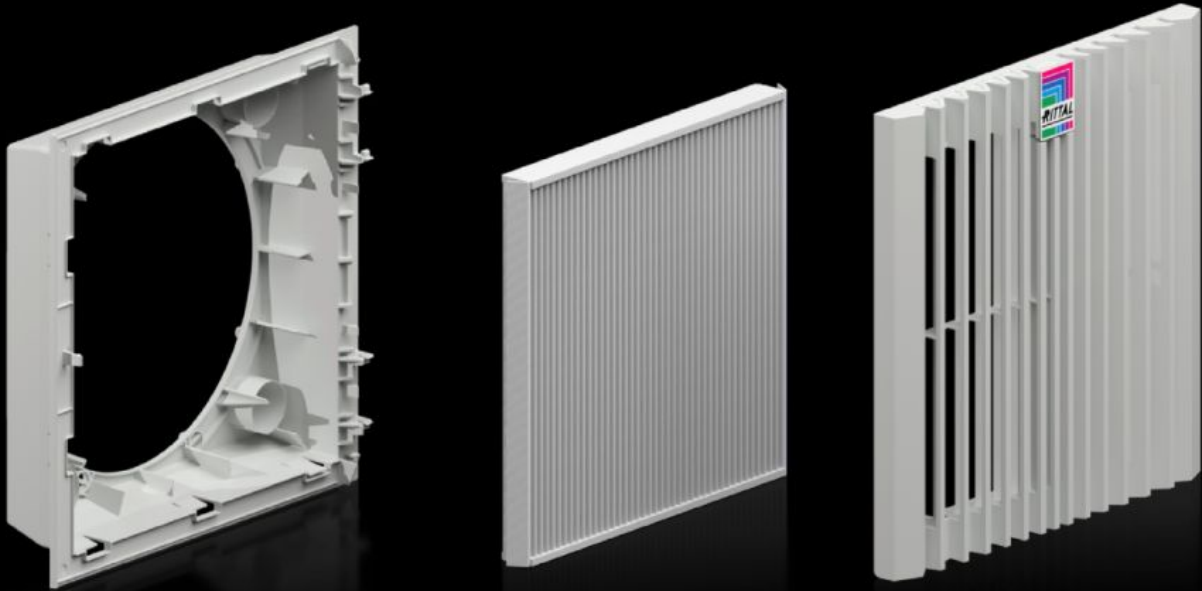

Rittal – The System.

Faster – better – everywhere.

SK 3399.915 Filter housing

State: 6/28/2026 (Source: rittal.com/us-en)

ENCLOSURES

POWER DISTRIBUTION

CLIMATE CONTROL

IT INFRASTRUCTURE

SOFTWARE & SERVICES

FRIEDHELM LOH GROUP